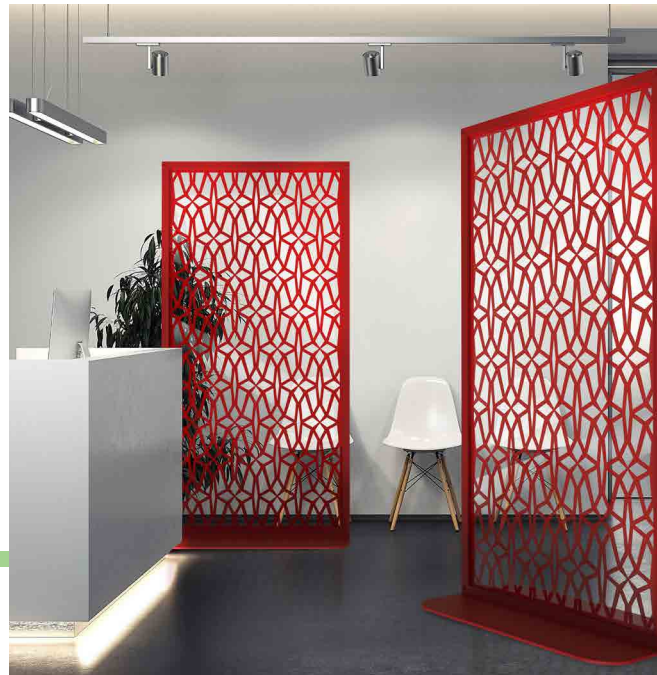

GINKGO DIGIPRINT
DIMENSION - 3' X 6'
MATERIAL - DIGITALLY PRINTED
ACRYLIC, METAL