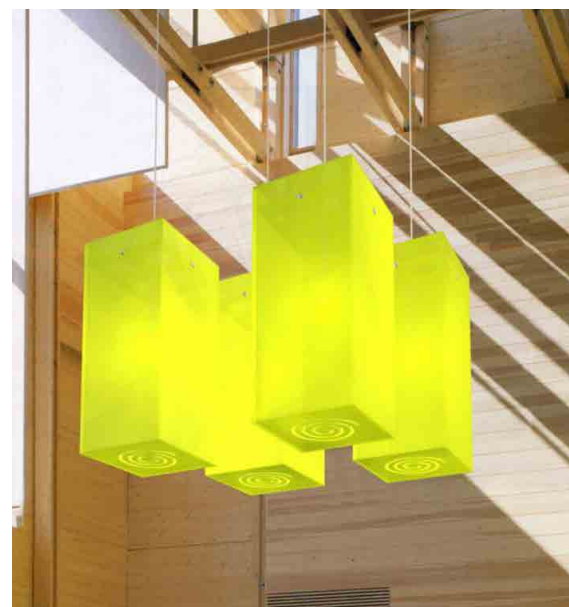

BIBO SQUARE
DIMENSION - 5" X 5" X 1'-4" H PER ELEMENT
MATERIAL - ACRYLIC, ACM
LIGHTING - LED

CILLA
DIMENSION - Ø1'-8" PER ELEMENT
MATERIAL - ACRYLIC
LIGHTING - LED