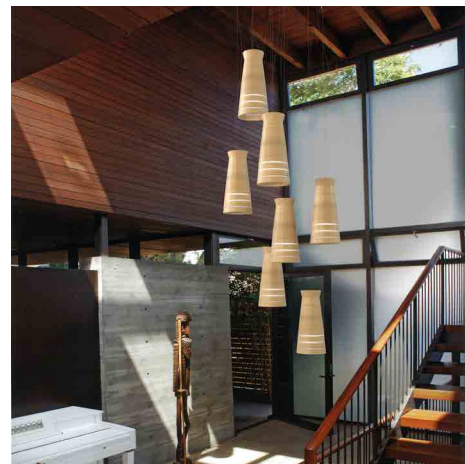

BANDS
DIMENSION - Ø8" X 1'-5" PER ELEMENT
MATERIAL - PLYWOOD, ACRYLIC
LIGHTING - LED