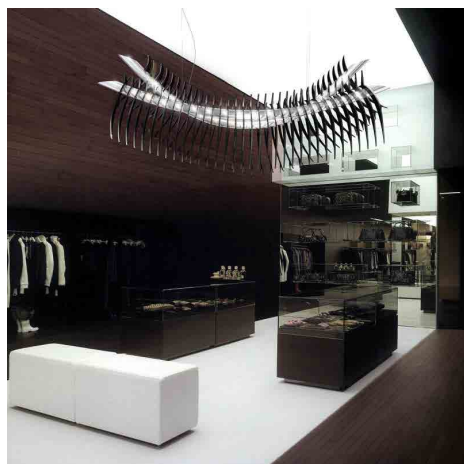

MONARCH
DIMENSION - Ø4' X 2' PER ELEMENT
MATERIAL - ACRYLIC, GLASS & CRYSTAL
LIGHTING - LED BI-PIN