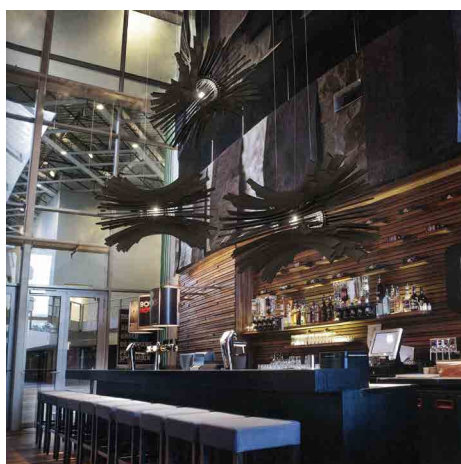

SOLSTICE
DIMENSION - Ø1' X 6'-6" PER ELEMENT
MATERIAL - ACRYLIC, METAL
LIGHTING - LED