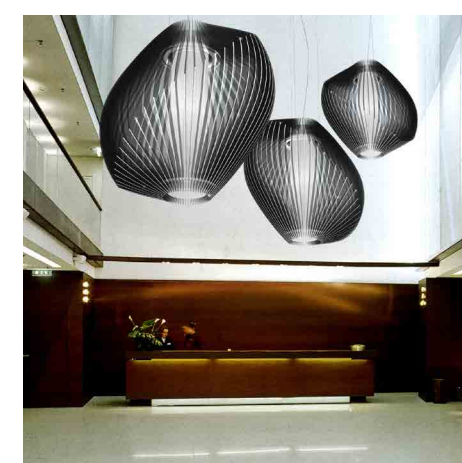

OPUS CRYSTAL
DIMENSION - Ø5'-3"
MATERIAL - GLASS & CRYSTAL, METAL
LIGHTING - LED BI-PIN