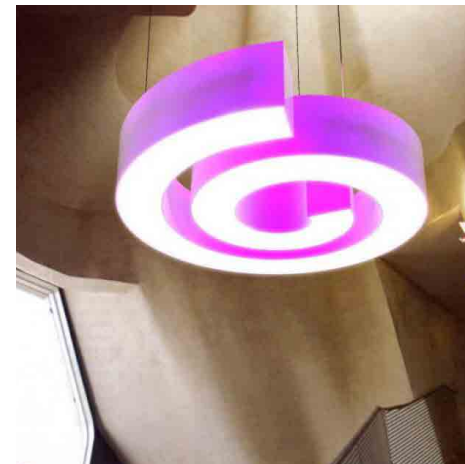

SEMINYAK SUNRISE
DIMENSION - SMALL - Ø3'-4" X 1'-4" PER ELEMENT
MATERIAL - SYNTHETIC WICKER
LIGHTING - LED