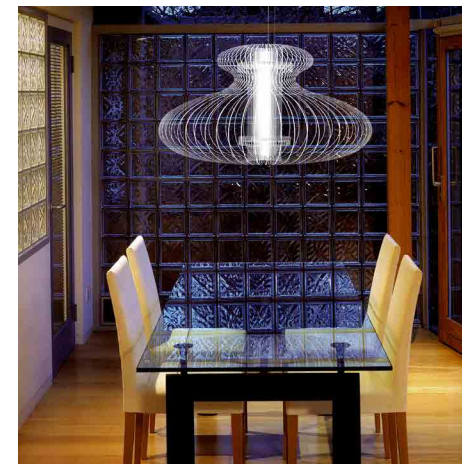

FIGI
DIMENSION - Ø2'-11" X 1'-6"
MATERIAL - ACRYLIC
LIGHTING - LED