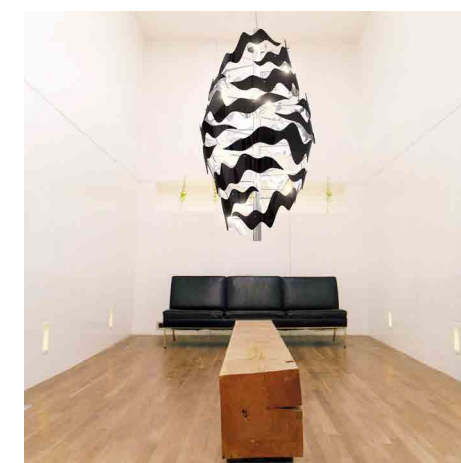

NUSA DUA
DIMENSION - Ø2'-10" X 2'-7" PER ELEMENT
MATERIAL - WICKER
LIGHTING - LED BI-PIN