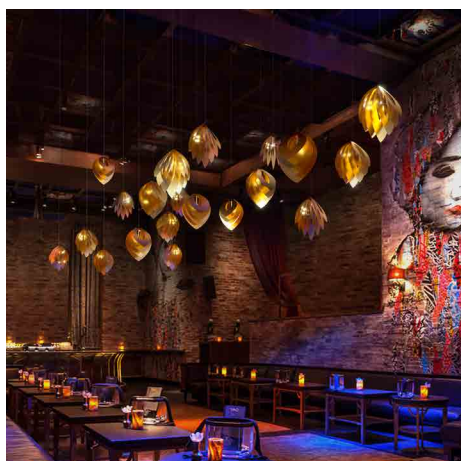

LANTERNS
DIMENSION - Ø5" PER ELEMENT
MATERIAL - ACRYLIC
LIGHTING - LED