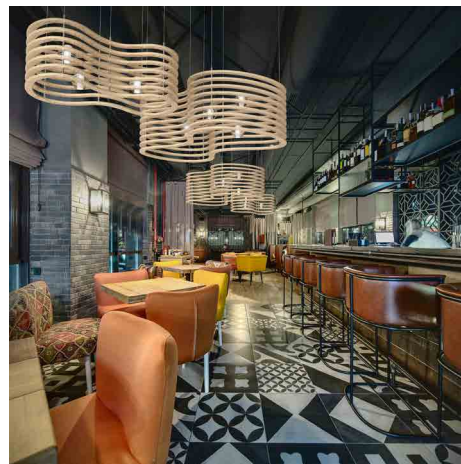

CUBAN
DIMENSION - Ø1'-8" X 3'-3" PER ELEMENT
MATERIAL - ACRYLIC
LIGHTING - LED