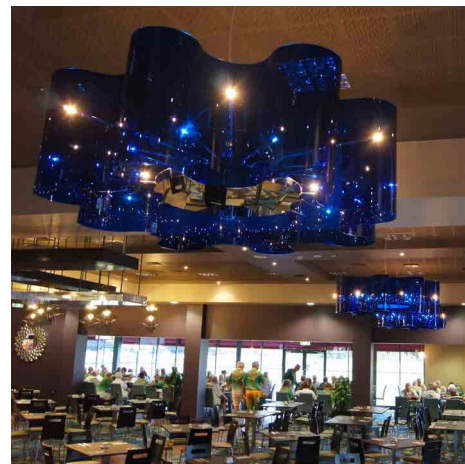

BENTENDO
DIMENSION - Ø6' X 1'-6"
MATERIAL - ALUMINUM
LIGHTING - LED BI-PIN