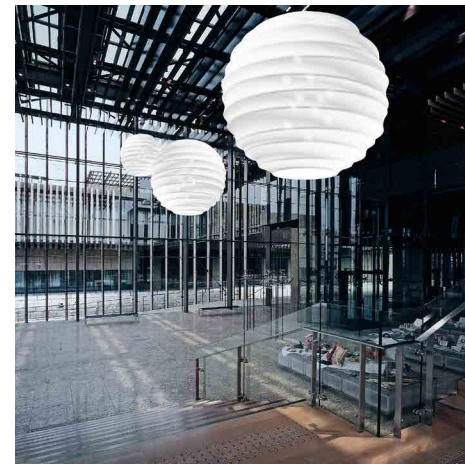

PEEL
DIMENSION - Ø2' X 3'-3"
MATERIAL - ALUMINUM
LIGHTING - LED

SAMBA
DIMENSION - Ø4'-7" PER ELEMENT
MATERIAL - LYCRA/SPANDEX
LIGHTING - LED BI-PIN