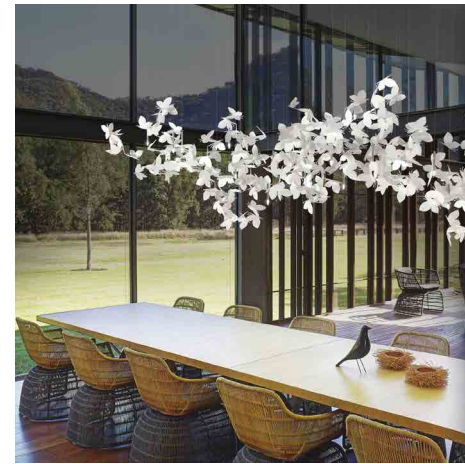

FLYBY
 DIMENSION - 9'-10" X 2'-4" X 3'
 MATERIAL - ALUMINUM
 LIGHTING - LED

FRILLS
 DIMENSION - Ø5' X 1'-3"
 MATERIAL - ACRYLIC
 LIGHTING - LED

CRYSTAL GINGKO
 DIMENSION - Ø4' X 2'
 MATERIAL - ACRYLIC, GLASS & CRYSTAL
 LIGHTING - LED BI-PIN