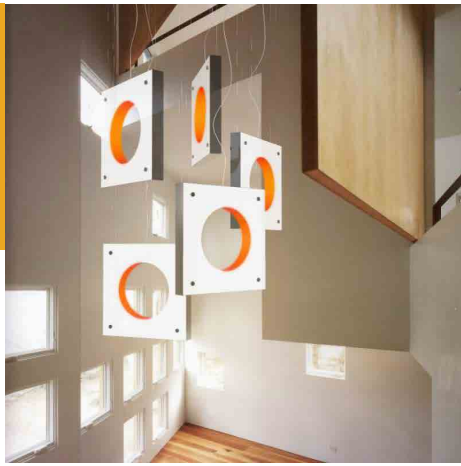

HOLE
DIMENSION - 2' X 2' PER ELEMENT
MATERIAL - ACRYLIC
LIGHTING - LED