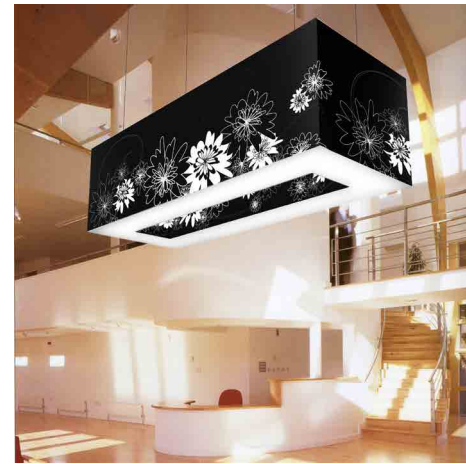

CAP
DIMENSION - 5'-3" X 2'-7" PER ELEMENT
MATERIAL - LYCRA/SPANDEX
LIGHTING - LED