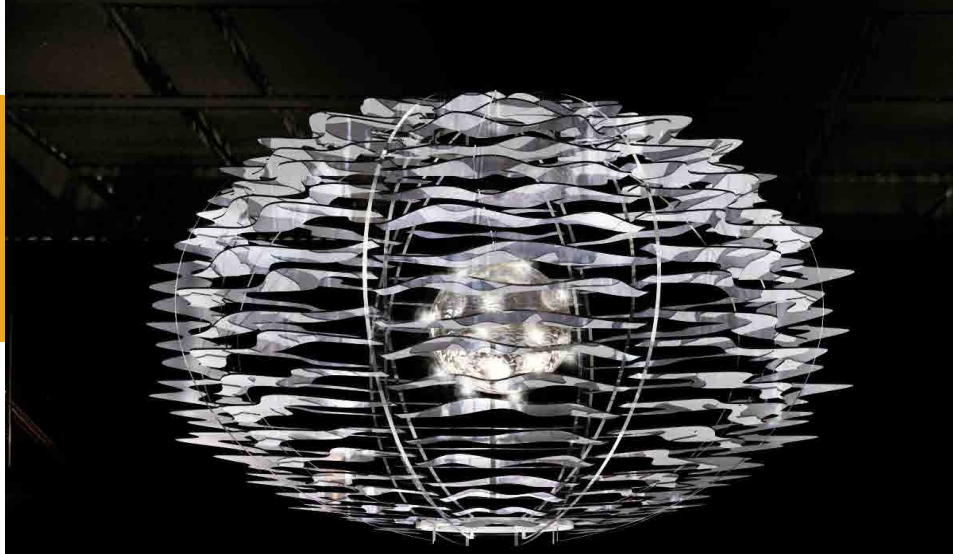

LOON
DIMENSION - Ø3'-3" X 2'-11" PER ELEMENT
MATERIAL - ACRYLIC, ALUMINUM
LIGHTING - LED

MAGNOLIA
DIMENSION - Ø3'-2" X 2'-7" PER ELEMENT
MATERIAL - PVC, GLASS
LIGHTING - LED