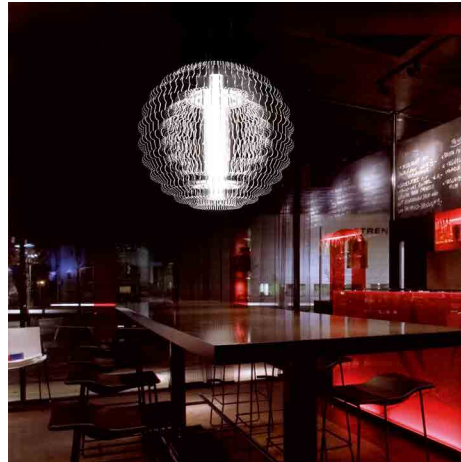

BUMPS
DIMENSION - Ø2'-1" X 1'-11"
MATERIAL - ACRYLIC
LIGHTING - LED