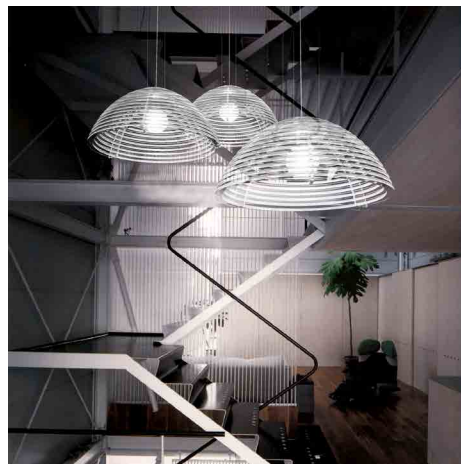

CIRQUE
DIMENSION - Ø3'-3" X 1'-6" PER ELEMENT
MATERIAL - ACRYLIC
LIGHTING - LED