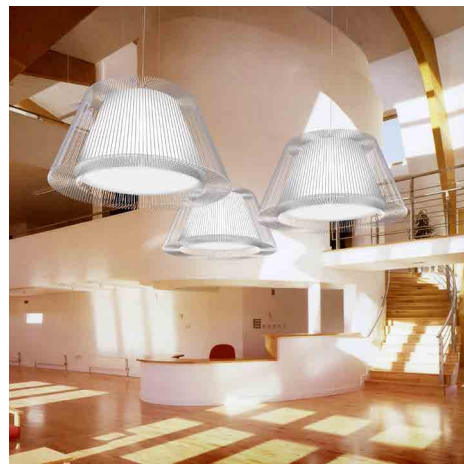

ACERO TAPER
DIMENSION - Ø3'-8" X 1'-8" PER ELEMENT
MATERIAL - ACRYLIC, STAINLESS STEEL
LIGHTING - LED