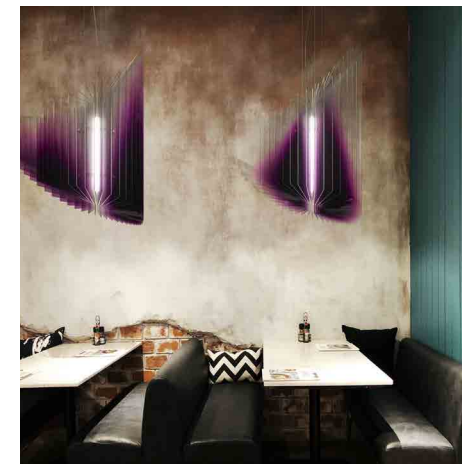

BLUR
DIMENSION - Ø2'-1" X 3'-1" PER ELEMENT
MATERIAL - ACRYLIC
LIGHTING - LED