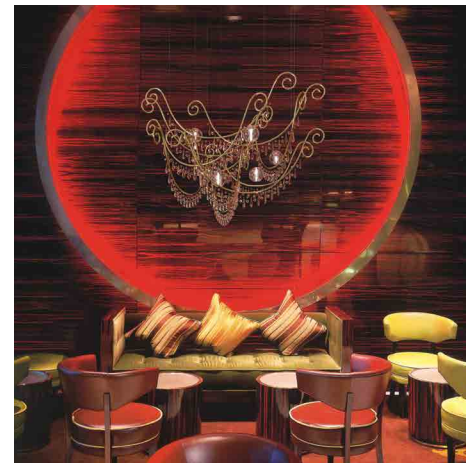

PEACOCKS
DIMENSION - Ø3'-3"
MATERIAL - ACRYLIC, STAINLESS STEEL,
ACM
LIGHTING - LED

ROCOCO
DIMENSION - Ø4' X 2'-6"
MATERIAL - METAL, GLASS & CRYSTAL
LIGHTING - LED BI-PIN