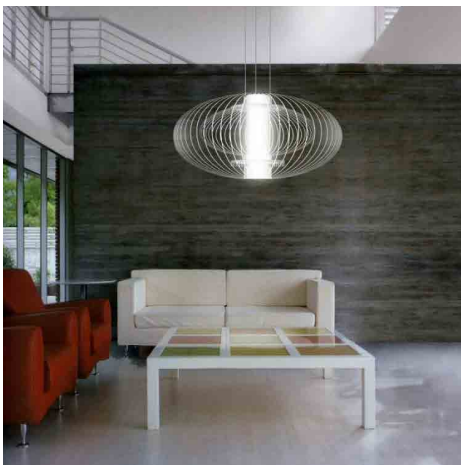

OVAL
DIMENSION - Ø2'-4" X 1'-2"
MATERIAL - ACRYLIC
LIGHTING - LED