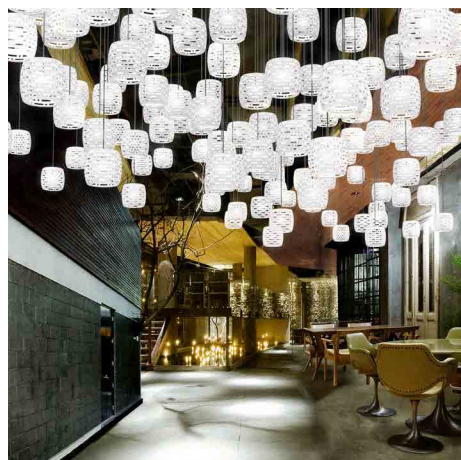

BIBO AL
DIMENSION - Ø4" X 2' PER ELEMENT
MATERIAL - ALUMINUM
LIGHTING - LED