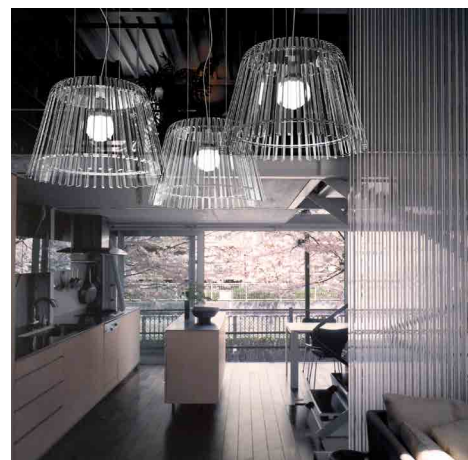

EDGY
DIMENSION - 9" X 7" X 2'-4" PER ELEMENT
MATERIAL - ACRYLIC
LIGHTING - LED