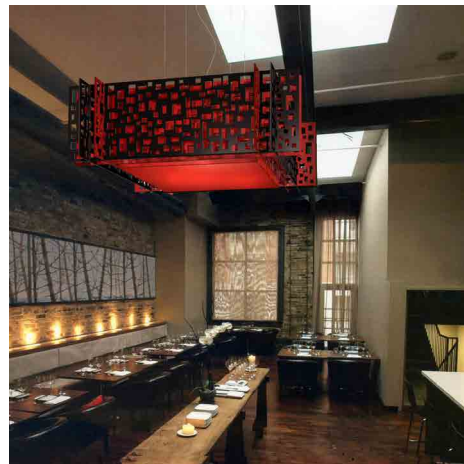

BAUBLES
DIMENSION - Ø3'-11" X 4' PER ELEMENT
MATERIAL - ACRYLIC, GLASS & CRYSTAL
LIGHTING - LED