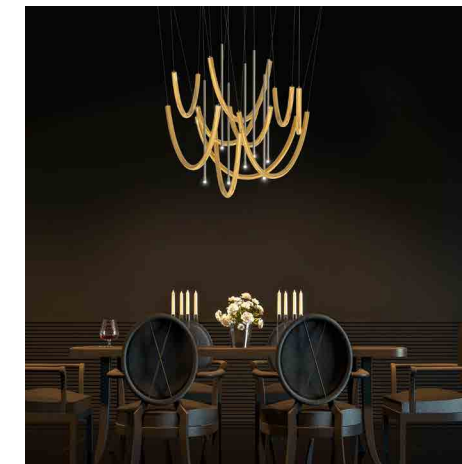

MOURNERS AT THE FUNERAL OF ICARUS
 DIMENSION - 5'-2" PER ELEMENT
 MATERIAL - ACRYLIC
 LIGHTING - LED

NECKLACE
 DIMENSION - Ø2'-5" X 1'-8"
 MATERIAL - STAINLESS STEEL
 LIGHTING - LED BI-PIN

INVERTED
 DIMENSION - Ø2'-7" X 2'-2" PER ELEMENT
 MATERIAL - ACRYLIC, PLYWOOD
 LIGHTING - LED