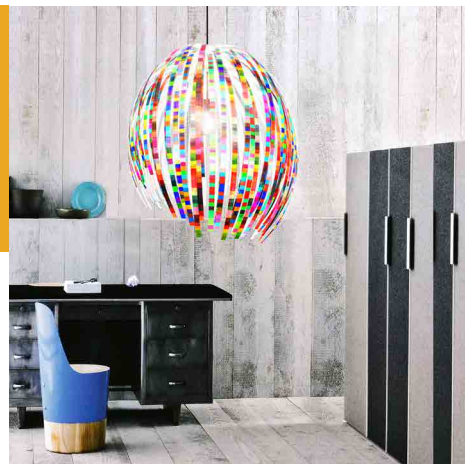

8 BIT
DIMENSION - Ø3'-3" X 3'-7"
MATERIAL - ACRYLIC, ALUMINUM
LIGHTING - LED