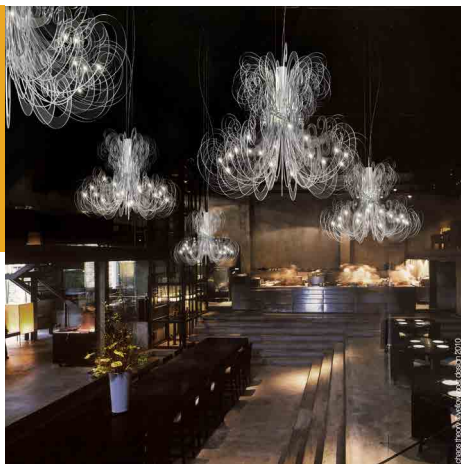

BASQUIAT
DIMENSION - Ø3' X 1'-8"
MATERIAL - ACRYLIC, ALUMINUM
LIGHTING - LED