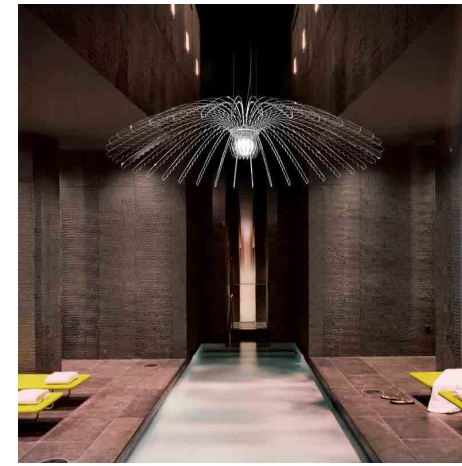

DANDELION
DIMENSION - Ø6' X 1'
MATERIAL - ACRYLIC
LIGHTING - LED