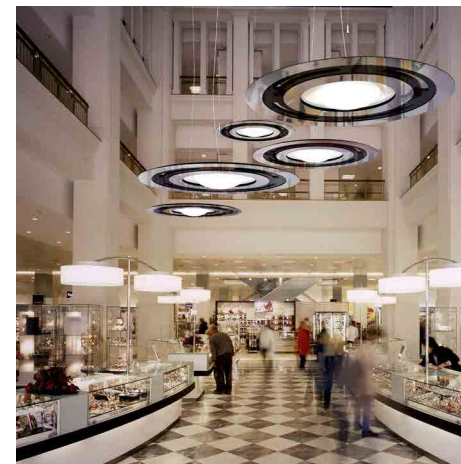

CHEESE GRATERS
 DIMENSION - Ø1'-6" X 2'-7" PER ELEMENT
 MATERIAL - ACM
 LIGHTING - LED

CIRQUE
 DIMENSION - Ø3'-3" X 1'-6" PER ELEMENT
 MATERIAL - ACRYLIC
 LIGHTING - LED

COCO PENDANT
 DIMENSION - Ø1'-8" X 4'-2" PER ELEMENT
 MATERIAL - JUTE, POWDERCOAT STEEL
 LIGHTING - LED