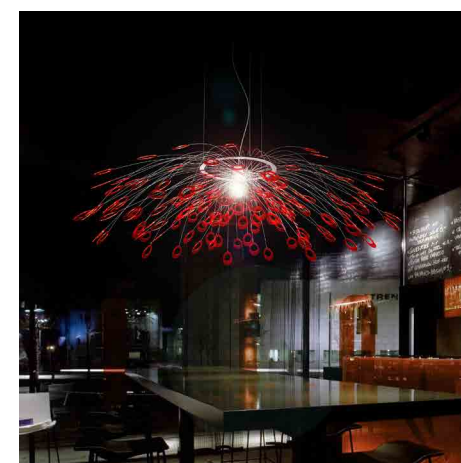

MAGNOLIA
 DIMENSION - Ø3'-2" X 2'-7" PER ELEMENT
 MATERIAL - PVC, GLASS
 LIGHTING - LED

MONARCH
 DIMENSION - Ø4' X 2' PER ELEMENT
 MATERIAL - ACRYLIC, GLASS & CRYSTAL
 LIGHTING - LED BI-PIN

PEACOCKS
 DIMENSION - Ø3'-3"
 MATERIAL - ACRYLIC, STAINLESS STEEL,
 ACM
 LIGHTING - LED