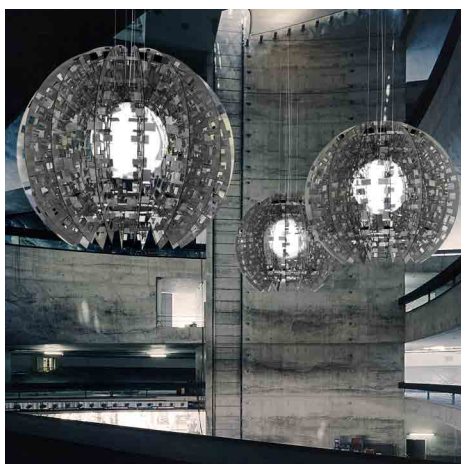

SPEX
DIMENSION - Ø2'-7"
MATERIAL - ALUMINUM
LIGHTING - LED