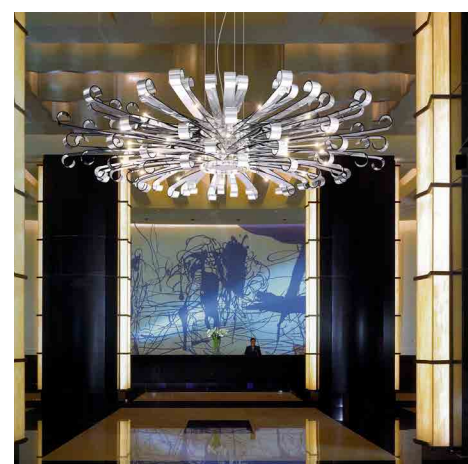

BANK
DIMENSION - 2'-4" X 1'-10" PER ELEMENT
MATERIAL - ACRYLIC, ACM
LIGHTING - LED