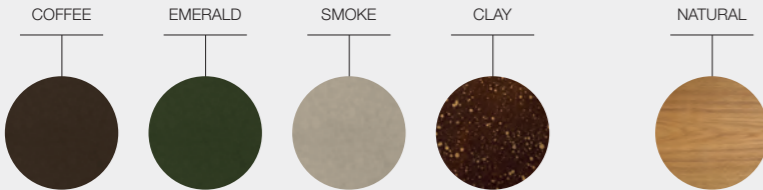

BLOW SIDE TABLES

DESIGNER · HENRIK PEDERSEN · DENMARK

LOW SIDE TABLE

D · 42 H · 46.5

ITEM NUMBER
103057 : Low Side Table / Coffee $ 1,365

LOW SIDE TABLE

D · 42 H · 46.5

Emerald (solid) colour glazed ceramic base.
Natural finish teak table top.

ITEM NUMBER
103055 : Low Side Table / Emerald $ 1,365

HIGH SIDE TABLE

D · 36 H · 52.5

ITEM NUMBER
100590 : High Side Table / Coffee $ 1,245

HIGH SIDE TABLE

D · 36 H · 52.5

Emerald (solid) colour glazed ceramic base.
Natural finish teak table top.

ITEM NUMBER
100588 : High Side Table / Emerald $ 1,245

LOW SIDE TABLE

D · 42 H · 46.5

ITEM NUMBER
103056 : Low Side Table / Smoke $ 1,365

LOW SIDE TABLE

D · 42 H · 46.5

ITEM NUMBER
106759 : Low Side Table / Clay $ 1,490

HIGH SIDE TABLE

D · 36 H · 52.5

ITEM NUMBER
100589 : High Side Table / Smoke $ 1,245

HIGH SIDE TABLE

D · 36 H · 52.5

Clay (varigated) colour glazed ceramic base.
Natural finish teak table top.

ITEM NUMBER
106761 : High Side Table / Clay $ 1,300

GLAZE COLOURS

TEAK FINISH