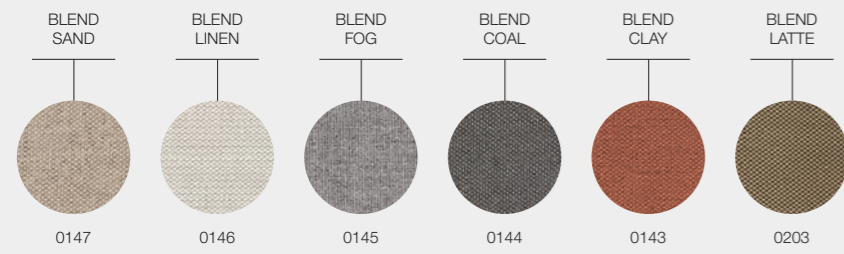

TEAK FINISH

WICKER COLOURS

KAY FABRICS

DESIGNER · HENRIK PEDERSEN · DENMARK

GRADE B - WATER RESISTANT FABRICS

GRADE B - OUTDOOR PERFORMANCE FABRICS

GRADE C - OUTDOOR PERFORMANCE FABRICS

KAY FABRICS