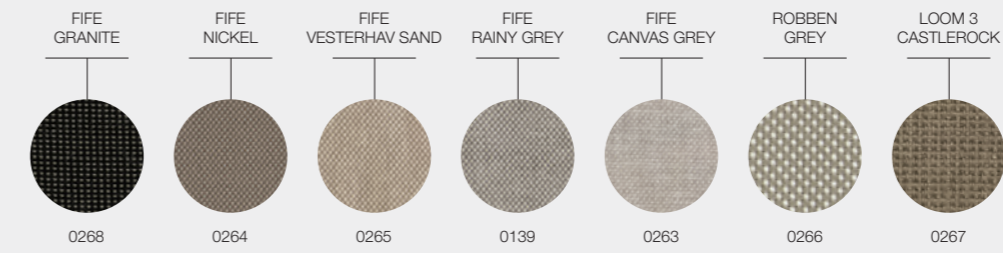

GRADE B - OUTDOOR PERFORMANCE FABRICS

GRADE C - OUTDOOR PERFORMANCE FABRICS

MISTRAL FABRICS

DESIGNER · HENRIK PEDERSEN · DENMARK

GRADE C - UK FR (FIRE RESISTANT) FABRICS

GRADE D - SOFT TOUCH FABRICS

BAY

Can you recall that sense of escape? Of finally leaning back, forgetting your worries and staring out across the water towards the setting sun? Henrik Pedersen set out to capture the feel of sitting by the coast when designing the Bay collection. The reclined position emphasises an introspective and relaxed state of mind and is intended to create a sense of being at rest in a safe-haven.