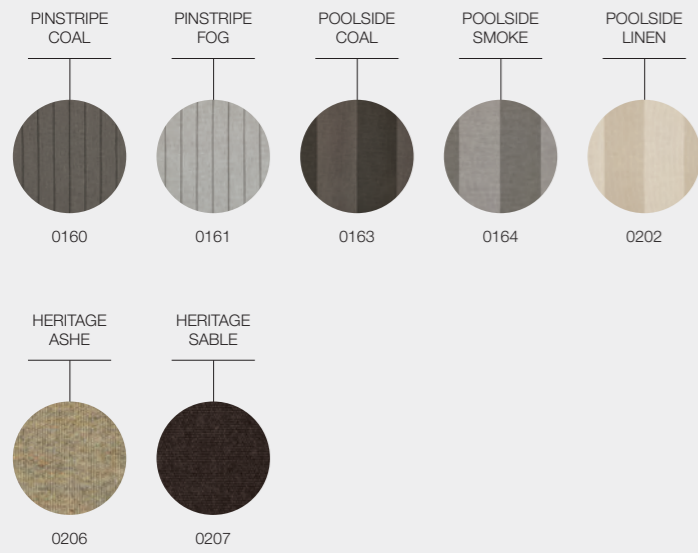

GRADE C - OUTDOOR PERFORMANCE FABRICS

GRADE B - OUTDOOR PERFORMANCE FABRICS