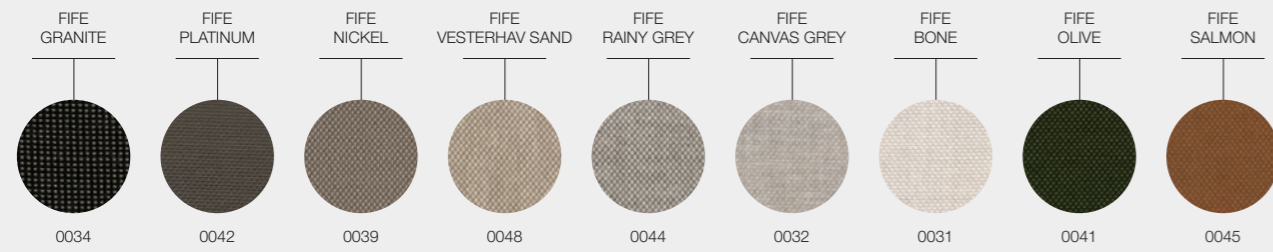

GRADE B - OUTDOOR PERFORMANCE FABRICS