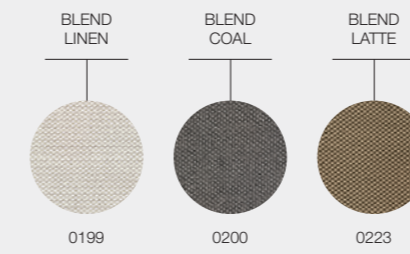

GRADE C - UK FR (FIRE RESISTANT) FABRICS