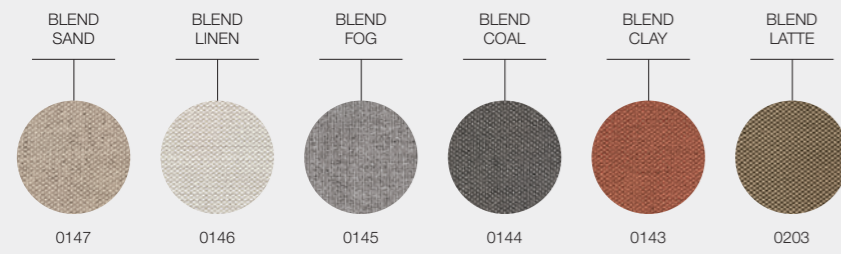

LIMA FABRICS

DESIGNER · HENRIK PEDERSEN · DENMARK

GRADE B - WATER RESISTANT FABRICS