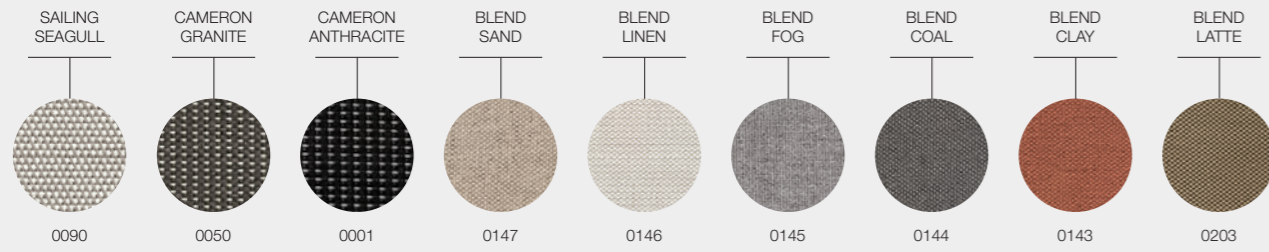

MAYA FABRICS

DESIGNER · MARK GABBERTAS · UK

GRADE B - WATER RESISTANT FABRICS

GRADE B - OUTDOOR PERFORMANCE FABRICS

GRADE C - OUTDOOR PERFORMANCE FABRICS

MAYA FABRICS

DESIGNER · MARK GABBERTAS · UK

GRADE C - UK FR (FIRE RESISTANT) FABRICS