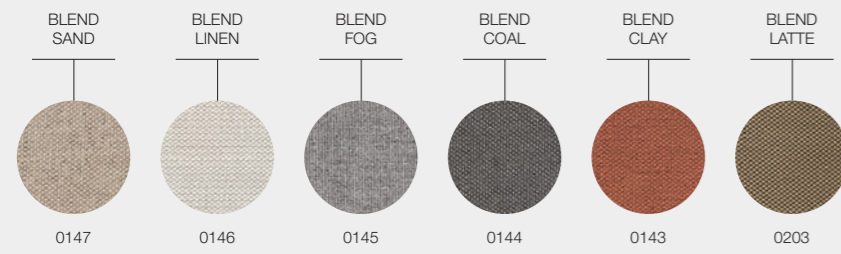

TABLE TOP

WHITE

WHEAT

BIANCO
CERAMIC

FRESCO FABRICS

DESIGNERS · MATTEO THUN & BENEDETTO FASCIANA · ITALY

GRADE B - WATER RESISTANT FABRICS

GRADE B - OUTDOOR PERFORMANCE FABRICS