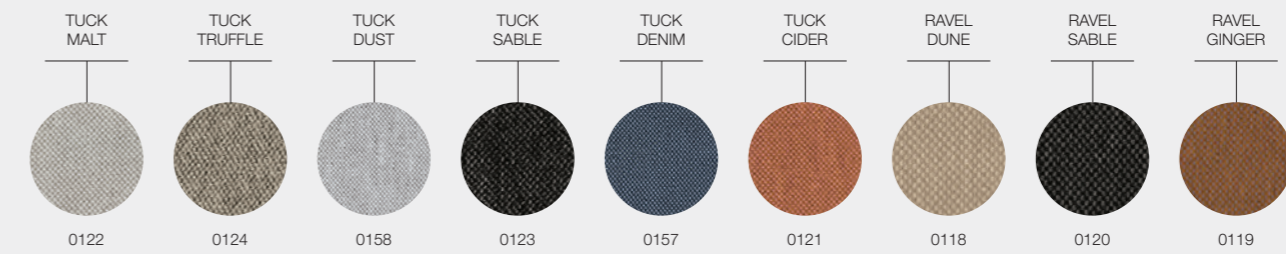

TEAK FINISH

TABLE TOPS

HAVEN FABRICS

DESIGNER · SEBASTIAN HERKNER · GERMANY

GRADE B - WATER RESISTANT FABRICS

GRADE B - OUTDOOR PERFORMANCE FABRICS

GRADE C - OUTDOOR PERFORMANCE FABRICS

HAVEN FABRICS

DESIGNER · SEBASTIAN HERKNER · GERMANY

GRADE C - UK FR (FIRE RESISTANT) FABRICS

GRADE D - SOFT TOUCH FABRICS

KASHA DINING TABLES

DESIGNER · HENRIK PEDERSEN · DENMARK

90cm ROUND DINING TABLE

D · 90 H · 74.5

Earth colour glazed ceramic base.
Natural finish teak table top.