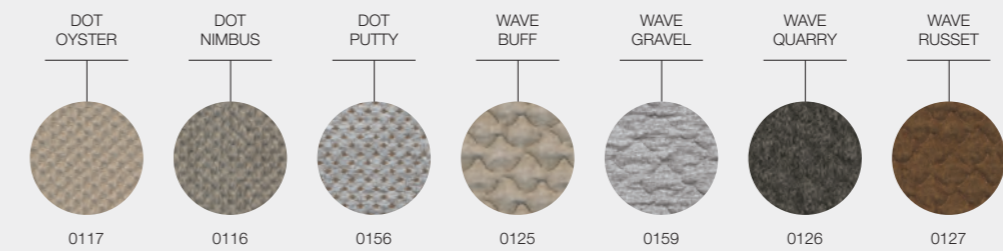

GRADE C - OUTDOOR PERFORMANCE FABRICS

FERN FABRICS

DESIGNER · SEBASTIAN HERKNER · GERMANY

GRADE C - UK FR (FIRE RESISTANT) FABRICS

GRADE D - SOFT TOUCH FABRICS

SARANAC

When designing Saranac, Mark Gabbetas imagined a design that combined exceptional comfort with an enduring aesthetic. A design approach which seduced rather than shouted, that one would feel at ease with immediately, and which could continue to charm for years.