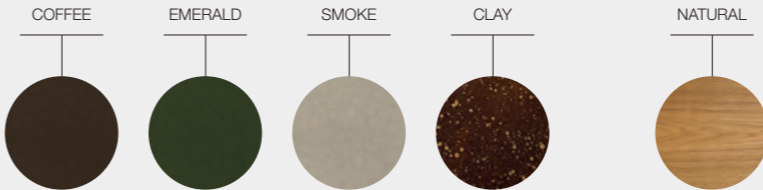

GLAZE COLOURS

TEAK FINISH