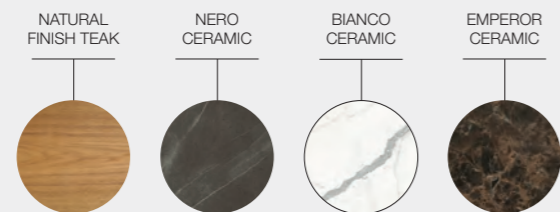

PLATFORMS

NOTES

Due to Grid units being made from several, individually priced components, it is possible that the (rounded) unit sales price may vary from that listed in the price list by +/- $1 on final invoices.

DIRECT SHIP

The Grid Double Lounger is included in our Direct Ship programme. Direct Ship products are stocked in our factory in Indonesia. Delivery time from date of order is approximately 8 weeks.

The Grid Double Lounger is ONLY available in the same 15 fabrics as offered for Grid Cabana. See Pages 60 & 61 for details.