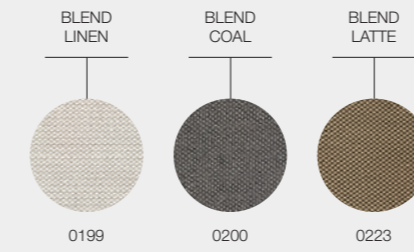

GRADE C - UK FR (FIRE RESISTANT) FABRICS