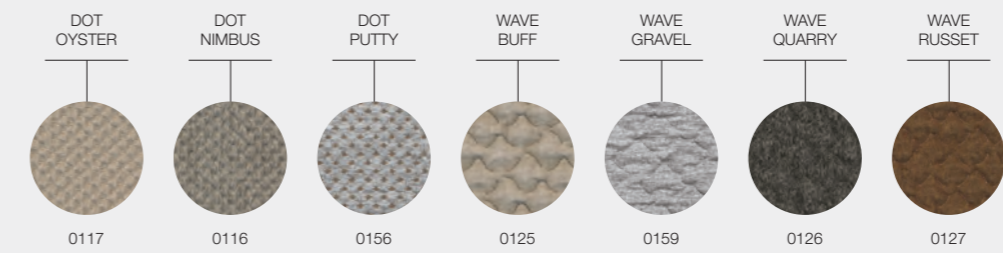

GRADE B - OUTDOOR PERFORMANCE FABRICS

GRADE C - OUTDOOR PERFORMANCE FABRICS

MISTRAL FABRICS

DESIGNER · HENRIK PEDERSEN · DENMARK

GRADE C - UK FR (FIRE RESISTANT) FABRICS

GRADE D - SOFT TOUCH FABRICS

BAY

Can you recall that sense of escape? Of finally leaning back, forgetting your worries and staring out across the water towards the setting sun? Henrik Pedersen set out to capture the feel of sitting by the coast when designing the Bay collection. The reclined position emphasises an introspective and relaxed state of mind and is intended to create a sense of being at rest in a safe-haven.