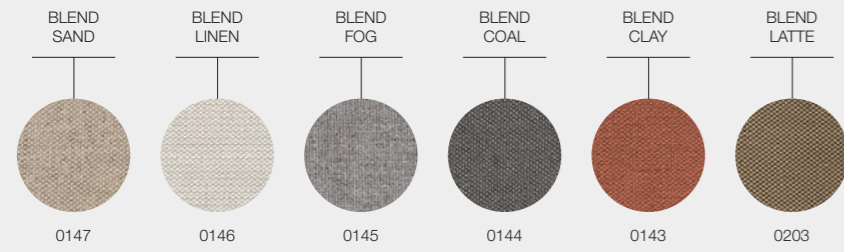

HIGH COFFEE TABLE CERAMIC

W · 42 L · 159 H · 38.5

Natural finish teak frame.
One piece ceramic table top.
Ceramic Colours : Nero / Bianco / Emperor

ITEM NUMBERS
109289 : High Coffee Table - Nero Ceramic Top \$ 2,210
109290 : High Coffee Table - Bianco Ceramic Top \$ 2,210
109291 : High Coffee Table - Emperor Ceramic Top \$ 2,210
109713 : Protective Cover \$ 280

TEAK FINISH

TABLE TOPS

HAVEN FABRICS

DESIGNER · SEBASTIAN HERKNER · GERMANY

GRADE B - WATER RESISTANT FABRICS

GRADE B - OUTDOOR PERFORMANCE FABRICS

GRADE C - OUTDOOR PERFORMANCE FABRICS

HAVEN FABRICS