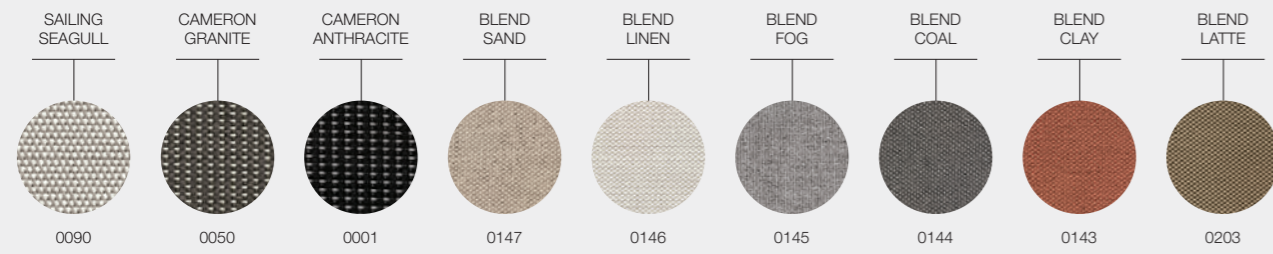

BAY FABRICS

DESIGNER · HENRIK PEDERSEN · DENMARK

GRADE B - WATER RESISTANT FABRICS