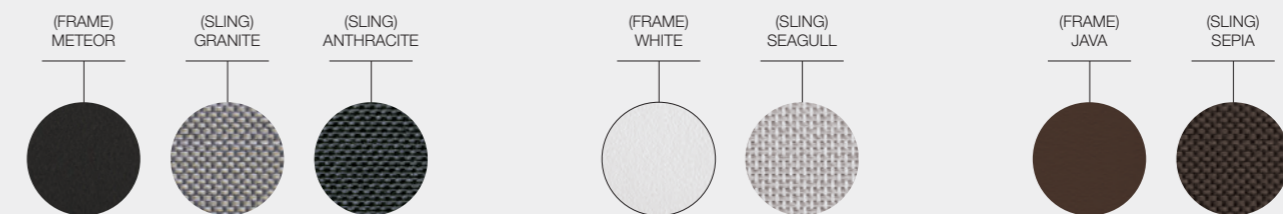

FRAME / SLING COLOURS