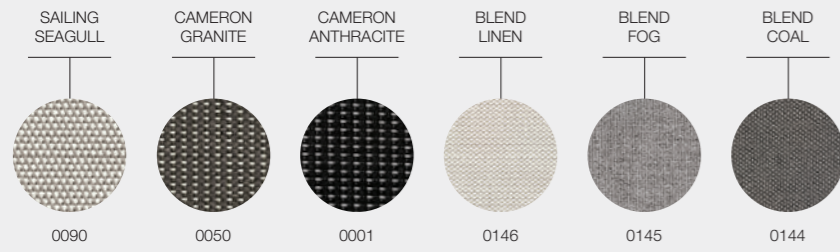

CRADLE FABRICS

DESIGNER · HENRIK PEDERSEN · DENMARK

GRADE B - WATER RESISTANT FABRICS

GRADE C - UK FR (FIRE RESISTANT) FABRICS

GRADE B - OUTDOOR PERFORMANCE FABRICS

CRADLE FABRICS

DESIGNER · HENRIK PEDERSEN · DENMARK