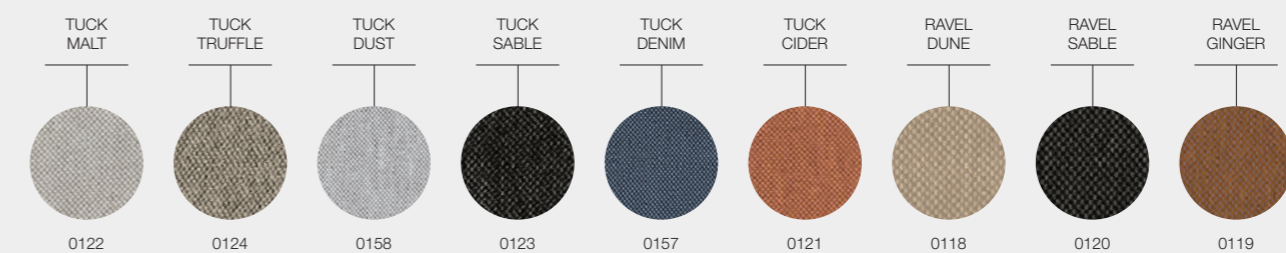

GRADE C - OUTDOOR PERFORMANCE FABRICS

FRESCO FABRICS

DESIGNERS · MATTEO THUN & BENEDETTO FASCIANA · ITALY

GRADE C - UK FR (FIRE RESISTANT) FABRICS

GRADE D - SOFT TOUCH FABRICS

SWAY DINING / LOUNGE

DESIGNER · HENRIK PEDERSEN · DENMARK