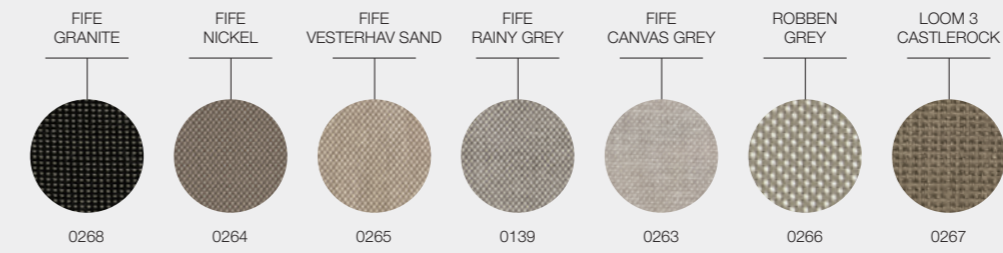

GRADE C - UK FR (FIRE RESISTANT) FABRICS