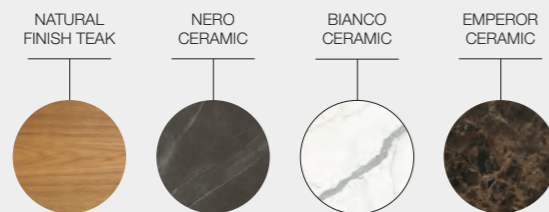

PLATFORMS

NOTES

Due to Grid units being made from several, individually priced components, it is possible that the (rounded) unit sales price may vary from that listed in the price list by +/- $1 on final invoices.