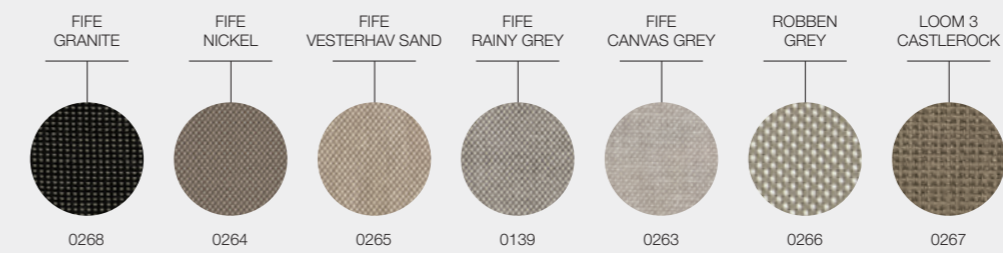

GRADE B - OUTDOOR PERFORMANCE FABRICS

GRADE C - OUTDOOR PERFORMANCE FABRICS

ZENITH FABRICS

DESIGNER · HENRIK PEDERSEN · DENMARK

GRADE C - UK FR (FIRE RESISTANT) FABRICS

GRADE D - SOFT TOUCH FABRICS

OMADA

Freedom is indeed luxury. Omada represents the freedom to move wherever you want and the ability to sit however you want. The inherent simplicity of the modular Omada collection is also the key to its success. Use the pieces alone or combine loosely together to form a larger seating unit – the choice is yours and easy to change when the mood suits.