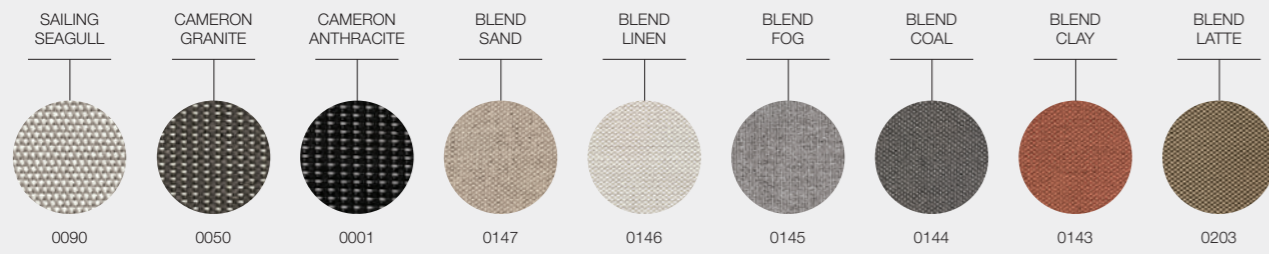

FRAME COLOURS

GRID DINING

DESIGNER · HENRIK PEDERSEN · DENMARK

90cm SQUARE DINING TABLE TEAK

W · 90 L · 90 H · 70

Powder coated aluminium frame.
Natural finish slatted teak table top.

ITEM NUMBERS

109389 : Meteor Frame / Natural Teak Top \$ 2,780
109390 : White Frame / Natural Teak Top \$ 2,780
109559 : Java Frame / Natural Teak Top \$ 2,780
110012 : Protective Cover \$ 210

FRAME COLOURS

TABLE TOPS

GRID DINING FABRICS

DESIGNER · HENRIK PEDERSEN · DENMARK

GRADE B - WATER RESISTANT FABRICS

GRADE C - OUTDOOR PERFORMANCE FABRICS

GRADE B - OUTDOOR PERFORMANCE FABRICS

GRADE C - UK FR (FIRE RESISTANT) FABRICS