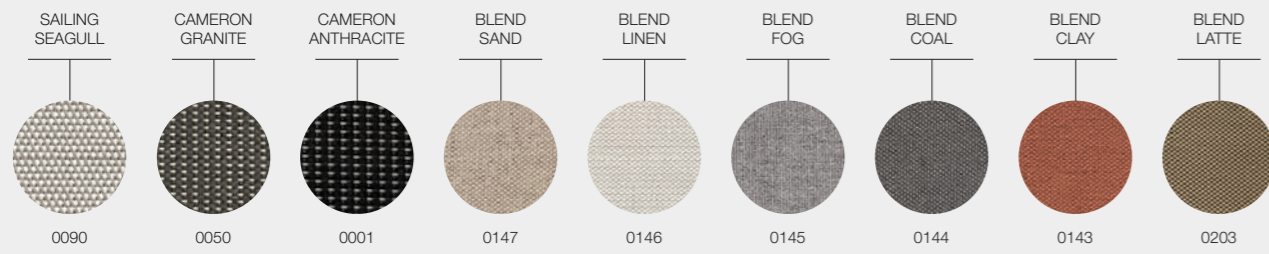

\$ 4,445
\$ 4,445
\$ 4,445
\$ 4,445
\$ 4,445
\$ 340

FRAME COLOURS

TABLE TOPS

GRID LOUNGE FABRICS

DESIGNER · HENRIK PEDERSEN · DENMARK

GRADE B - WATER RESISTANT FABRICS

GRADE B - OUTDOOR PERFORMANCE FABRICS

GRID LOUNGE FABRICS