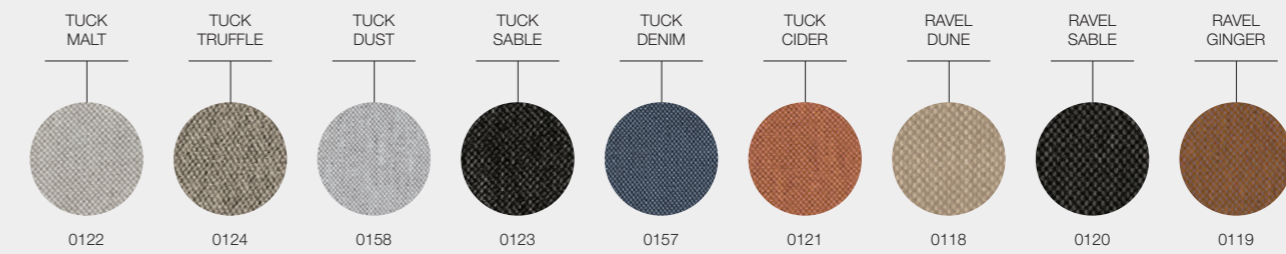

TEAK FINISH

WICKER COLOURS

NATURAL

SORREL

UMBER

BORA FABRICS

DESIGNER · HENRIK PEDERSEN · DENMARK

GRADE B - WATER RESISTANT FABRICS

GRADE B - OUTDOOR PERFORMANCE FABRICS

GRADE C - OUTDOOR PERFORMANCE FABRICS

BORA FABRICS

DESIGNER · HENRIK PEDERSEN · DENMARK

GRADE C - UK FR (FIRE RESISTANT) FABRICS

GRADE D - SOFT TOUCH FABRICS

HAVEN

Designed with a nod to the nautical, Haven combines solid teak frames with deep and luxurious seat cushions and back pillows. The subtle, rounded back and side panels are designed to envelop and enclose the occupant, creating a warm and welcoming environment in which to relax.