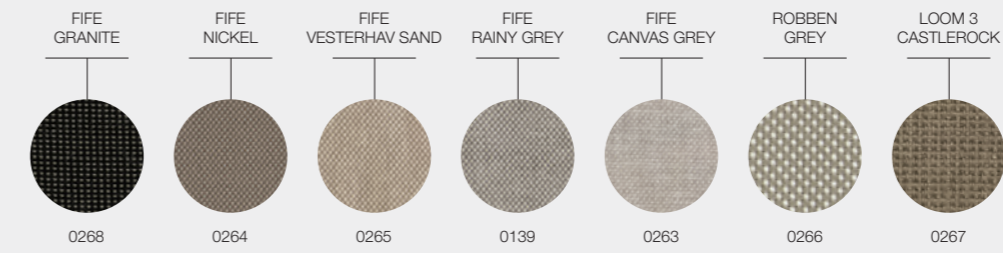

HIGH COFFEE TABLE CERAMIC

W · 42 L · 159 H · 38.5

Natural finish teak frame.
One piece ceramic table top.
Ceramic Colours : Nero / Bianco / Emperor

ITEM NUMBERS
109289 : High Coffee Table - Nero Ceramic Top \$ 2,210
109290 : High Coffee Table - Bianco Ceramic Top \$ 2,210
109291 : High Coffee Table - Emperor Ceramic Top \$ 2,210
109713 : Protective Cover \$ 280

TEAK FINISH

TABLE TOPS

HAVEN FABRICS

DESIGNER · SEBASTIAN HERKNER · GERMANY

GRADE B - WATER RESISTANT FABRICS

GRADE B - OUTDOOR PERFORMANCE FABRICS

GRADE C - OUTDOOR PERFORMANCE FABRICS

HAVEN FABRICS

DESIGNER · SEBASTIAN HERKNER · GERMANY

GRADE C - UK FR (FIRE RESISTANT) FABRICS

GRADE D - SOFT TOUCH FABRICS

KASHA DINING TABLES

DESIGNER · HENRIK PEDERSEN · DENMARK

90cm ROUND DINING TABLE

D · 90 H · 74.5

Earth colour glazed ceramic base.
Natural finish teak table top.