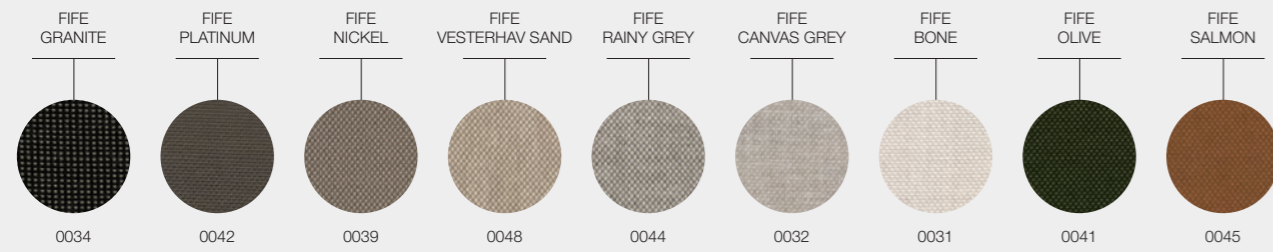

TABLE TOP

WHITE

WHEAT

BIANCO
CERAMIC

FRESCO FABRICS

DESIGNERS · MATTEO THUN & BENEDETTO FASCIANA · ITALY

GRADE B - WATER RESISTANT FABRICS

GRADE B - OUTDOOR PERFORMANCE FABRICS