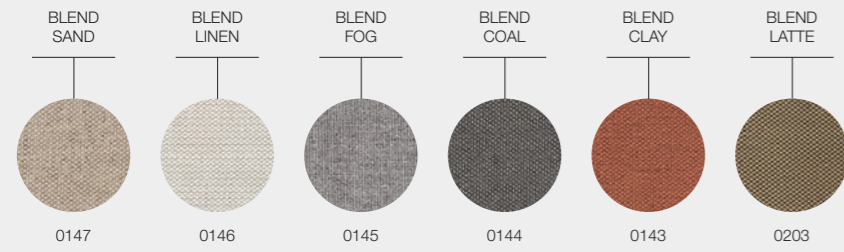

SARANAC FABRICS

DESIGNER · MARK GABBERTAS · UK

GRADE B - WATER RESISTANT FABRICS