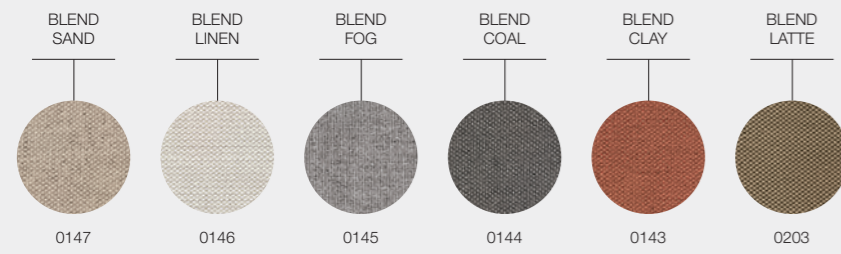

TEAK FINISH

WICKER COLOUR

METEOR

NATURAL

KOALA

MISTRAL FABRICS

DESIGNER · HENRIK PEDERSEN · DENMARK

GRADE B - WATER RESISTANT FABRICS