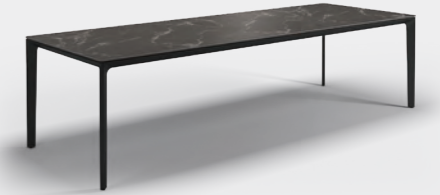

FRAME COLOURS

TABLE TOP

CARVER DINING

DESIGNER · HENRIK PEDERSEN · DENMARK

170cm DINING TABLE CERAMIC

W · 99.5 L · 170 H · 73

Powder coated aluminium frame.
One piece ceramic table top.
Without parasol hole. Seats 6