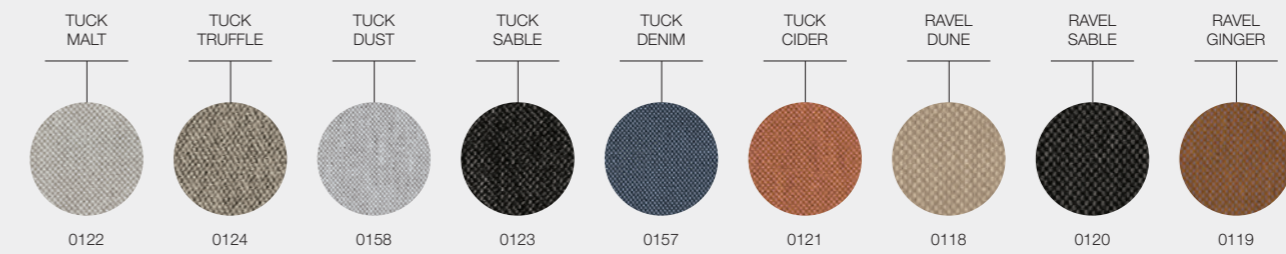

GRADE D - SOFT TOUCH FABRICS