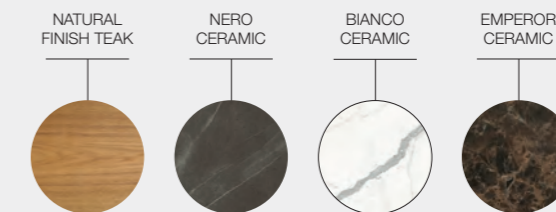

\$ 4,445
\$ 4,445
\$ 4,445
\$ 4,445
\$ 4,445
\$ 340

FRAME COLOURS

TABLE TOPS

GRID LOUNGE FABRICS

DESIGNER · HENRIK PEDERSEN · DENMARK

GRADE B - WATER RESISTANT FABRICS

GRADE B - OUTDOOR PERFORMANCE FABRICS

GRID LOUNGE FABRICS