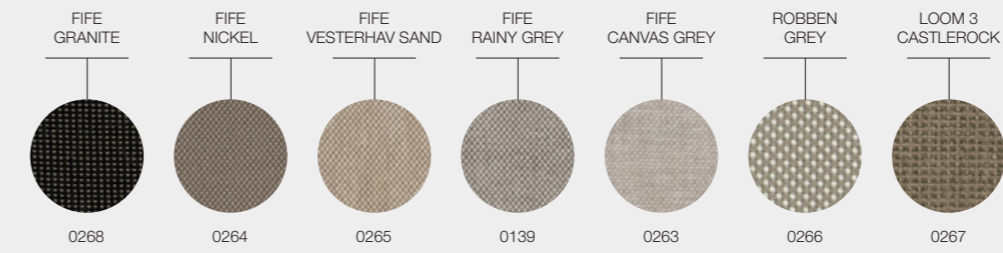

TEAK FINISH

WICKER COLOURS

NATURAL

SORREL

UMBER

BORA FABRICS

DESIGNER · HENRIK PEDERSEN · DENMARK

GRADE B - WATER RESISTANT FABRICS

GRADE B - OUTDOOR PERFORMANCE FABRICS

GRADE C - OUTDOOR PERFORMANCE FABRICS

BORA FABRICS

DESIGNER · HENRIK PEDERSEN · DENMARK

GRADE C - UK FR (FIRE RESISTANT) FABRICS

GRADE D - SOFT TOUCH FABRICS

HAVEN

Designed with a nod to the nautical, Haven combines solid teak frames with deep and luxurious seat cushions and back pillows. The subtle, rounded back and side panels are designed to envelop and enclose the occupant, creating a warm and welcoming environment in which to relax.