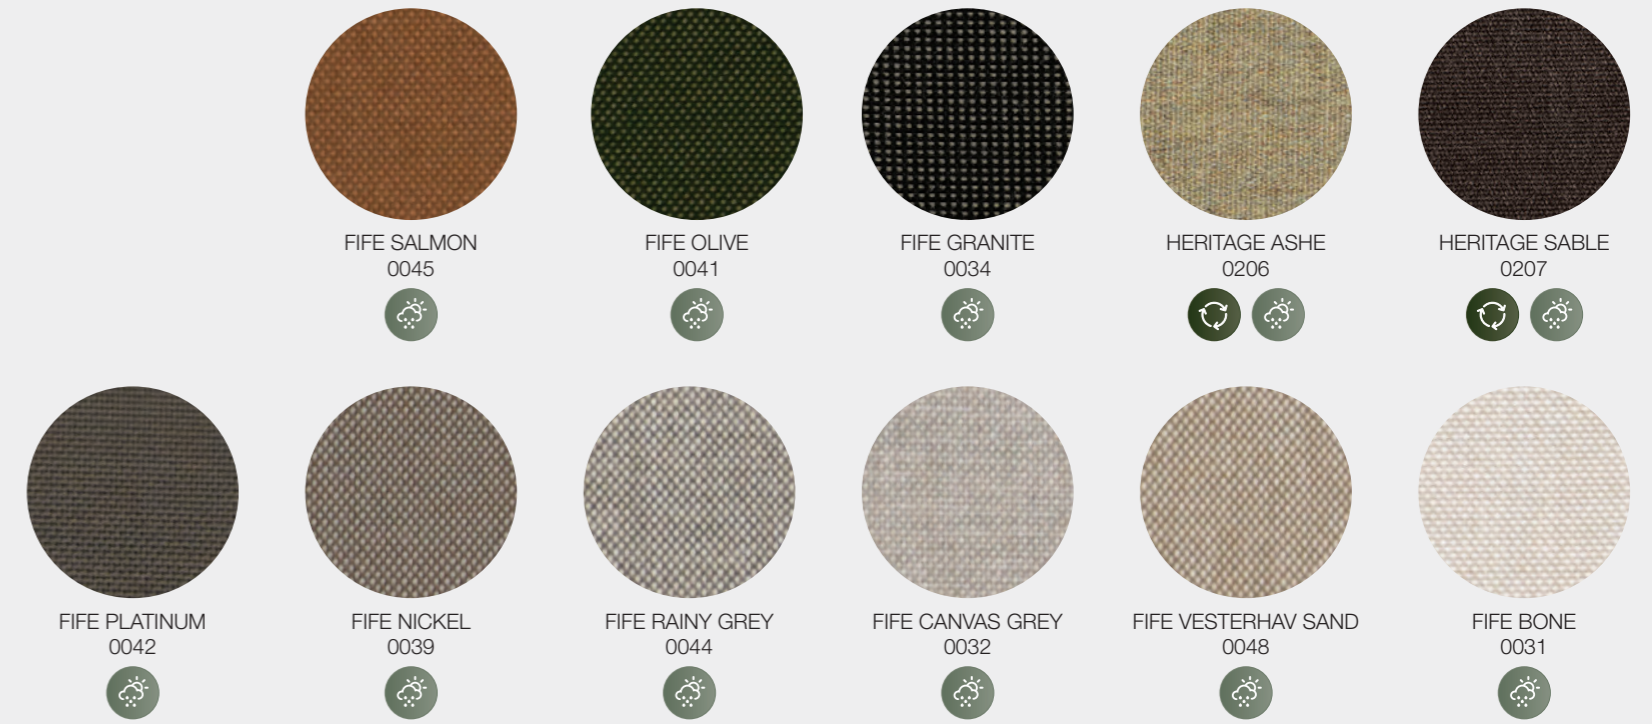

GRADE B
OUTDOOR PERFORMANCE FABRICS