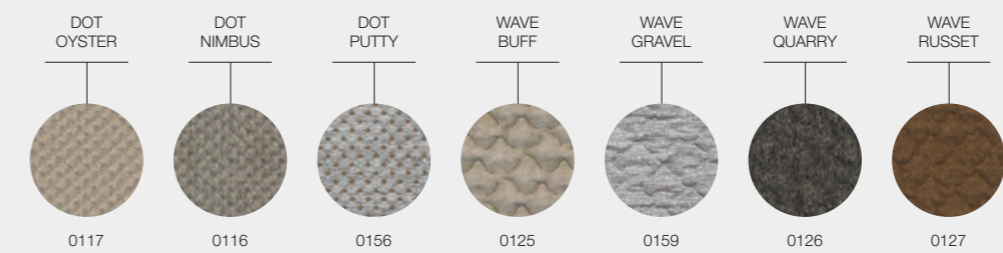

GRADE C - OUTDOOR PERFORMANCE FABRICS

FRESCO FABRICS

DESIGNERS · MATTEO THUN & BENEDETTO FASCIANA · ITALY

GRADE C - UK FR (FIRE RESISTANT) FABRICS

GRADE D - SOFT TOUCH FABRICS

SWAY DINING / LOUNGE

DESIGNER · HENRIK PEDERSEN · DENMARK