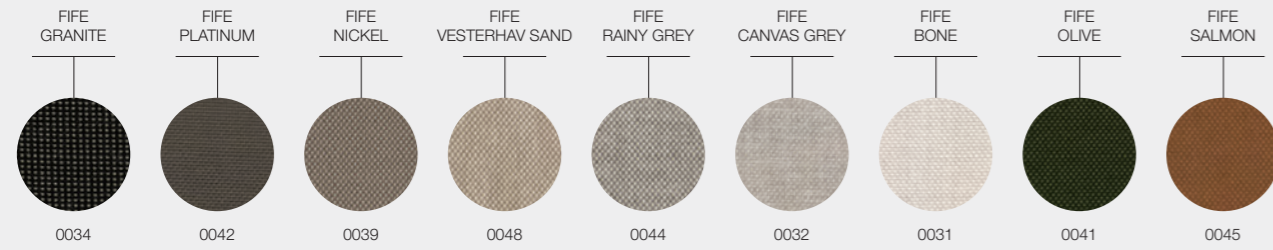

GRADE B - OUTDOOR PERFORMANCE FABRICS