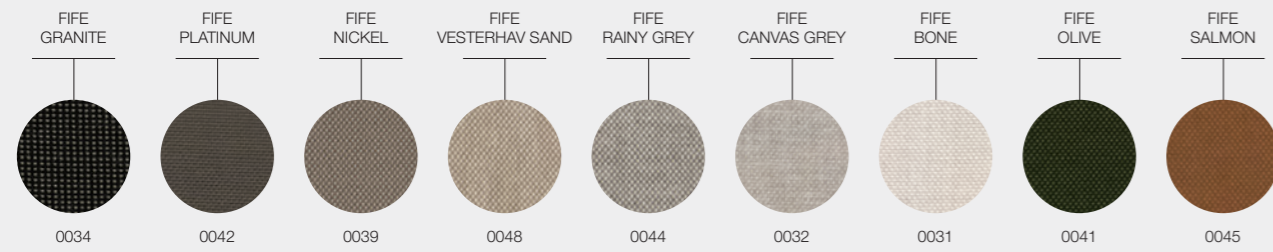

TEAK FINISH

WICKER COLOURS

KAY FABRICS

DESIGNER · HENRIK PEDERSEN · DENMARK

GRADE B - WATER RESISTANT FABRICS

GRADE B - OUTDOOR PERFORMANCE FABRICS

GRADE C - OUTDOOR PERFORMANCE FABRICS

KAY FABRICS