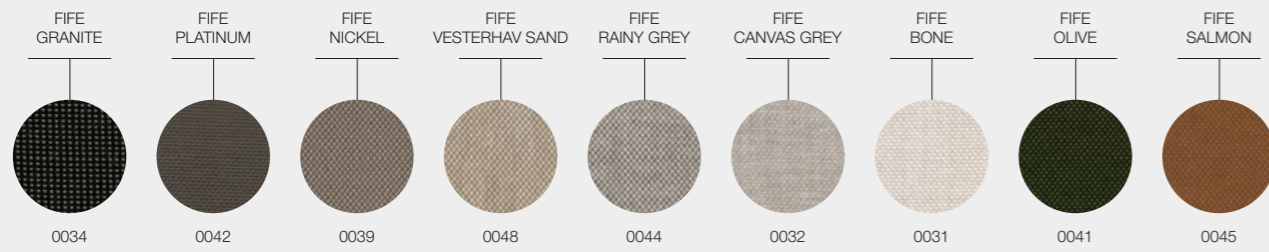

MAYA FABRICS

DESIGNER · MARK GABBERTAS · UK

GRADE B - WATER RESISTANT FABRICS

GRADE B - OUTDOOR PERFORMANCE FABRICS

GRADE C - OUTDOOR PERFORMANCE FABRICS

MAYA FABRICS

DESIGNER · MARK GABBERTAS · UK

GRADE C - UK FR (FIRE RESISTANT) FABRICS