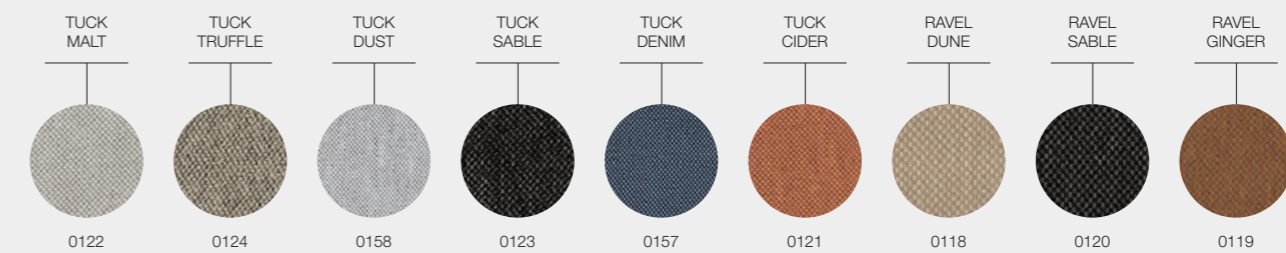

GRADE C - OUTDOOR PERFORMANCE FABRICS

FERN FABRICS

DESIGNER · SEBASTIAN HERKNER · GERMANY

GRADE C - UK FR (FIRE RESISTANT) FABRICS

GRADE D - SOFT TOUCH FABRICS

SARANAC

When designing Saranac, Mark Gabbetas imagined a design that combined exceptional comfort with an enduring aesthetic. A design approach which seduced rather than shouted, that one would feel at ease with immediately, and which could continue to charm for years.