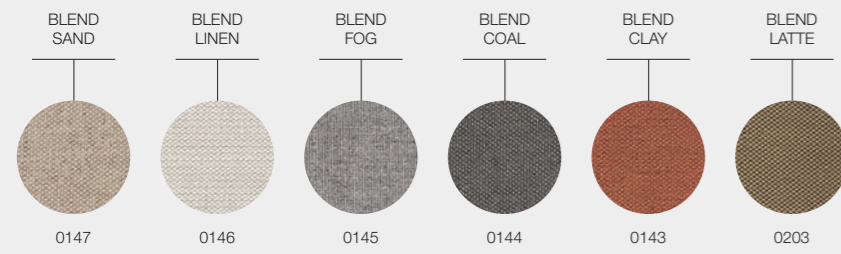

TEAK FINISH

WICKER COLOURS

NATURAL

SORREL

UMBER

BORA FABRICS

DESIGNER · HENRIK PEDERSEN · DENMARK

GRADE B - WATER RESISTANT FABRICS