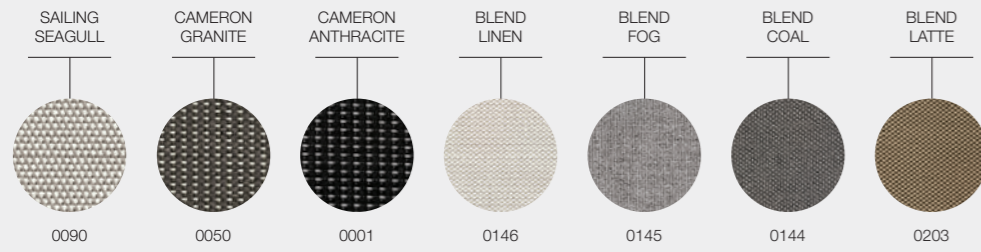

ITEM NUMBER

101966 : 80cm x 65cm Relaxed Scatter Cushion

GRADE B
\$ 315

GRADE C
\$ 345

GRADE D
\$ 375

GRID CABANA FABRICS

DESIGNER · HENRIK PEDERSEN · DENMARK

GRADE B - WATER RESISTANT FABRICS