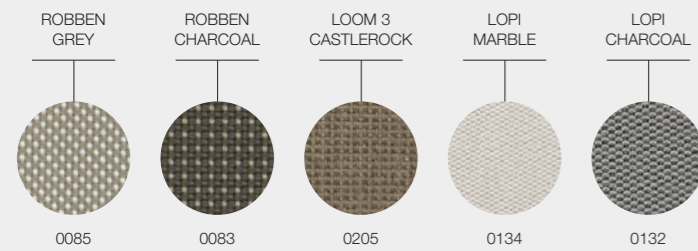

GRADE C - OUTDOOR PERFORMANCE FABRICS