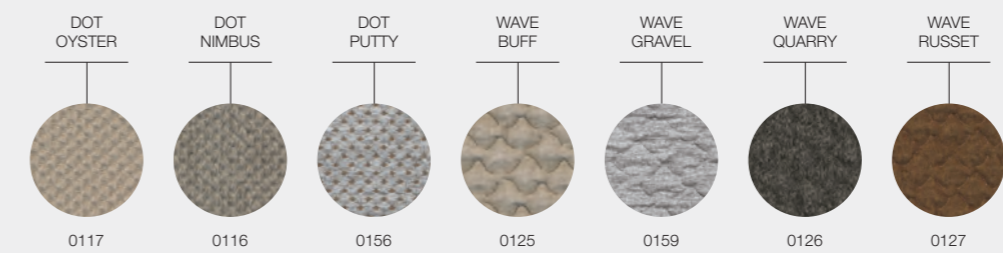

GRADE B - OUTDOOR PERFORMANCE FABRICS

GRADE C - OUTDOOR PERFORMANCE FABRICS

ZENITH FABRICS

DESIGNER · HENRIK PEDERSEN · DENMARK

GRADE C - UK FR (FIRE RESISTANT) FABRICS

GRADE D - SOFT TOUCH FABRICS

OMADA

Freedom is indeed luxury. Omada represents the freedom to move wherever you want and the ability to sit however you want. The inherent simplicity of the modular Omada collection is also the key to its success. Use the pieces alone or combine loosely together to form a larger seating unit – the choice is yours and easy to change when the mood suits.