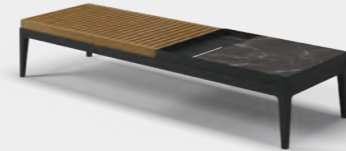

GRID LOUNGE

DESIGNER · HENRIK PEDERSEN · DENMARK

LARGE COFFEE TABLE TEAK

W · 103 L · 103 H · 30

Powder coated aluminium frame.
Natural finish slatted teak table top.

ITEM NUMBERS

101210 : Meteor Frame / Natural Teak Top
101212 : White Frame / Natural Teak Top
108455 : Java Frame / Natural Teak Top
100175 : Protective Cover