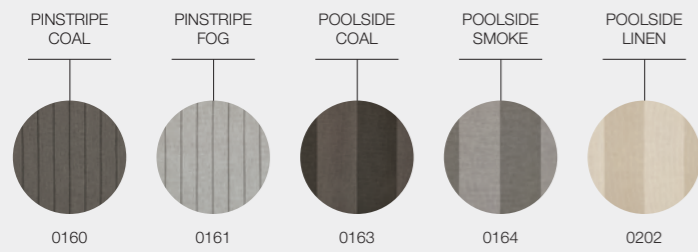

CRADLE FABRICS

DESIGNER · HENRIK PEDERSEN · DENMARK

GRADE B - WATER RESISTANT FABRICS

GRADE C - UK FR (FIRE RESISTANT) FABRICS

GRADE B - OUTDOOR PERFORMANCE FABRICS

CRADLE FABRICS

DESIGNER · HENRIK PEDERSEN · DENMARK