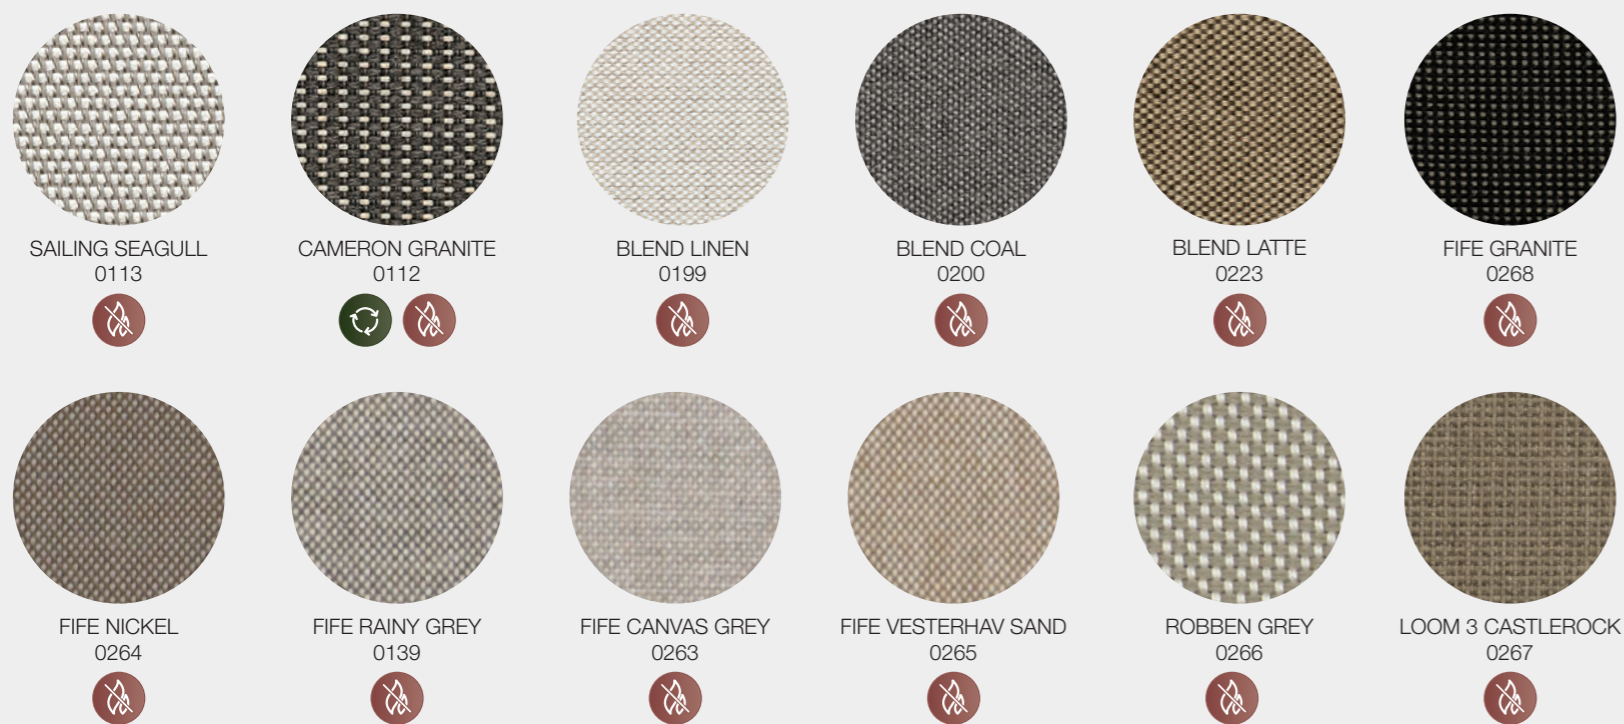

GRADE C
UKFR (FIRE RESISTANT) FABRICS