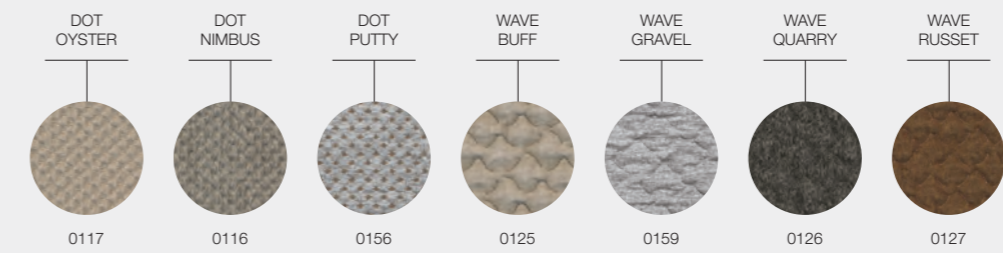

GRADE D - SOFT TOUCH FABRICS