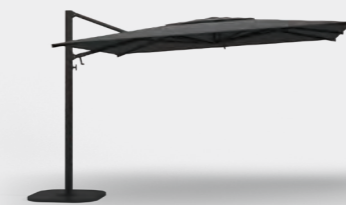

OPTION 1
$ 8,940

OPTION 2
$ 9,870

OPTION 3
$ 6,390

OPTION 4
$ 6,425