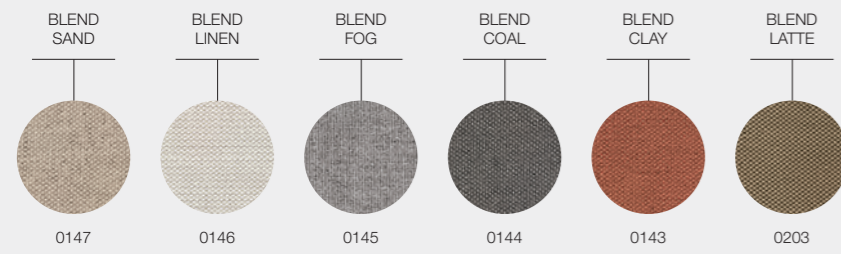

TEAK FINISH

WICKER COLOUR

METEOR

NATURAL

WHEAT

ZENITH FABRICS

DESIGNER · HENRIK PEDERSEN · DENMARK

GRADE B - WATER RESISTANT FABRICS