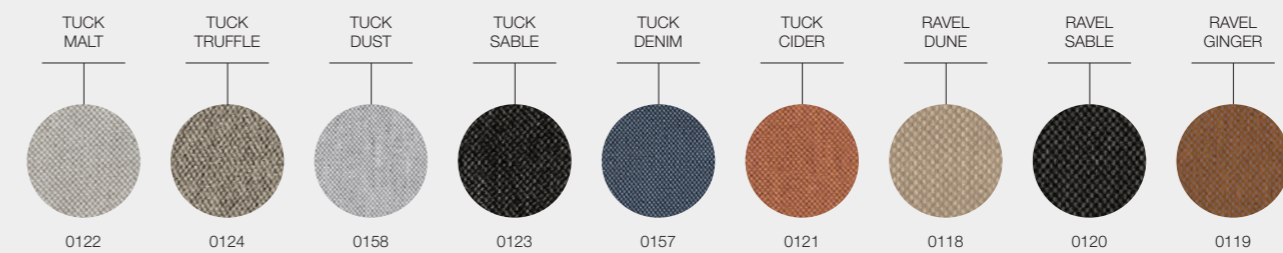

GRADE B - WATER RESISTANT FABRICS

GRADE B - OUTDOOR PERFORMANCE FABRICS

GRADE C - OUTDOOR PERFORMANCE FABRICS

SARANAC FABRICS

DESIGNER · MARK GABBERTAS · UK

GRADE C - UK FR (FIRE RESISTANT) FABRICS

GRADE D - SOFT TOUCH FABRICS