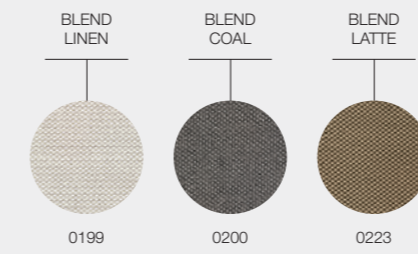

GRADE C - UK FR (FIRE RESISTANT) FABRICS