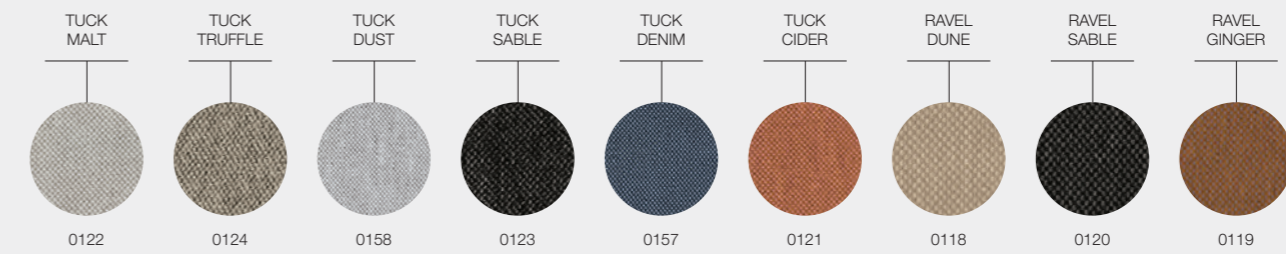

GRADE B - OUTDOOR PERFORMANCE FABRICS

GRADE C - OUTDOOR PERFORMANCE FABRICS

MISTRAL FABRICS

DESIGNER · HENRIK PEDERSEN · DENMARK

GRADE C - UK FR (FIRE RESISTANT) FABRICS

GRADE D - SOFT TOUCH FABRICS

BAY

Can you recall that sense of escape? Of finally leaning back, forgetting your worries and staring out across the water towards the setting sun? Henrik Pedersen set out to capture the feel of sitting by the coast when designing the Bay collection. The reclined position emphasises an introspective and relaxed state of mind and is intended to create a sense of being at rest in a safe-haven.