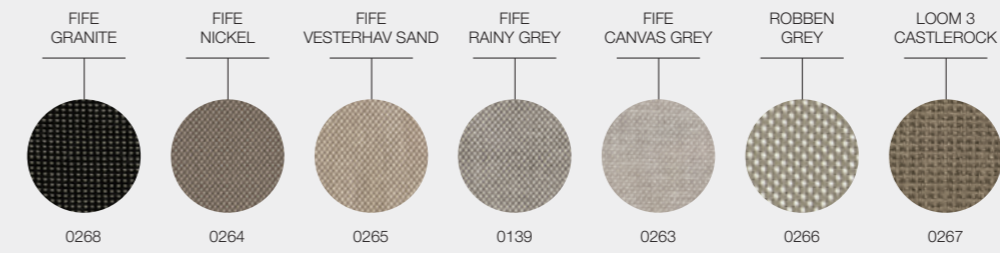

GRADE B - WATER RESISTANT FABRICS

GRADE B - OUTDOOR PERFORMANCE FABRICS

GRADE C - OUTDOOR PERFORMANCE FABRICS

SARANAC FABRICS

DESIGNER · MARK GABBERTAS · UK

GRADE C - UK FR (FIRE RESISTANT) FABRICS

GRADE D - SOFT TOUCH FABRICS