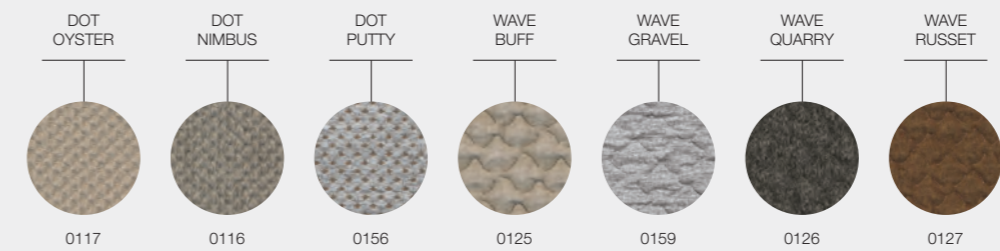

GRADE B - WATER RESISTANT FABRICS

GRADE B - OUTDOOR PERFORMANCE FABRICS

GRADE C - OUTDOOR PERFORMANCE FABRICS

SARANAC FABRICS

DESIGNER · MARK GABBERTAS · UK

GRADE C - UK FR (FIRE RESISTANT) FABRICS

GRADE D - SOFT TOUCH FABRICS