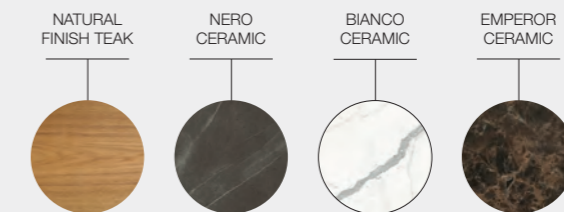

FRAME COLOURS

TABLE TOPS

GRID DINING FABRICS

DESIGNER · HENRIK PEDERSEN · DENMARK

GRADE B - WATER RESISTANT FABRICS

GRADE C - OUTDOOR PERFORMANCE FABRICS

GRADE B - OUTDOOR PERFORMANCE FABRICS

GRADE C - UK FR (FIRE RESISTANT) FABRICS