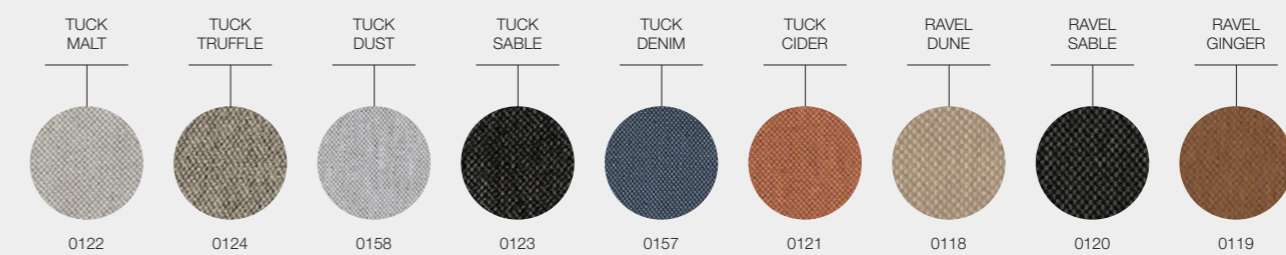

GRADE B - OUTDOOR PERFORMANCE FABRICS

GRADE C - OUTDOOR PERFORMANCE FABRICS

ZENITH FABRICS

DESIGNER · HENRIK PEDERSEN · DENMARK

GRADE C - UK FR (FIRE RESISTANT) FABRICS

GRADE D - SOFT TOUCH FABRICS

OMADA

Freedom is indeed luxury. Omada represents the freedom to move wherever you want and the ability to sit however you want. The inherent simplicity of the modular Omada collection is also the key to its success. Use the pieces alone or combine loosely together to form a larger seating unit – the choice is yours and easy to change when the mood suits.