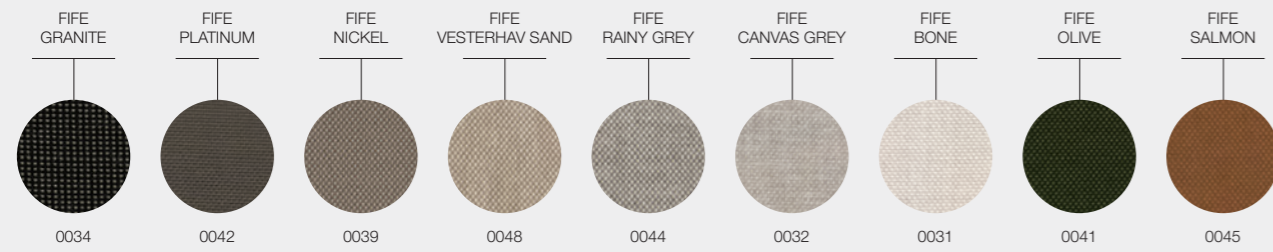

HIGH COFFEE TABLE CERAMIC

W · 42 L · 159 H · 38.5

Natural finish teak frame.
One piece ceramic table top.
Ceramic Colours : Nero / Bianco / Emperor

ITEM NUMBERS
109289 : High Coffee Table - Nero Ceramic Top \$ 2,210
109290 : High Coffee Table - Bianco Ceramic Top \$ 2,210
109291 : High Coffee Table - Emperor Ceramic Top \$ 2,210
109713 : Protective Cover \$ 280

TEAK FINISH

TABLE TOPS

HAVEN FABRICS

DESIGNER · SEBASTIAN HERKNER · GERMANY

GRADE B - WATER RESISTANT FABRICS

GRADE B - OUTDOOR PERFORMANCE FABRICS

GRADE C - OUTDOOR PERFORMANCE FABRICS

HAVEN FABRICS

DESIGNER · SEBASTIAN HERKNER · GERMANY

GRADE C - UK FR (FIRE RESISTANT) FABRICS

GRADE D - SOFT TOUCH FABRICS

KASHA DINING TABLES

DESIGNER · HENRIK PEDERSEN · DENMARK

90cm ROUND DINING TABLE

D · 90 H · 74.5

Earth colour glazed ceramic base.
Natural finish teak table top.