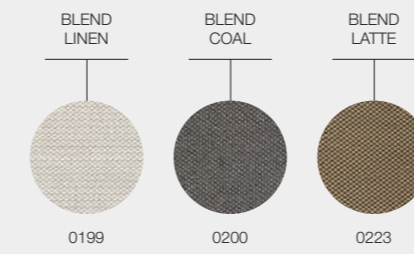

GRADE C - UK FR (FIRE RESISTANT) FABRICS