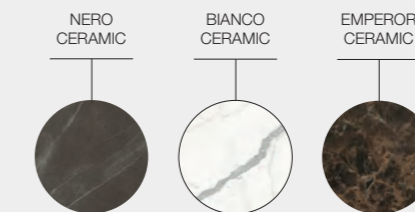

FRAME COLOURS

TABLE TOPS

WHIRL DINING / BAR

DESIGNER · HENRIK PEDERSEN · DENMARK

150cm ROUND DINING TABLE

D · 150 H · 73.5

Natural finish teak frame & slatted teak table top.
Without parasol hole. Seats 6

ITEM NUMBERS