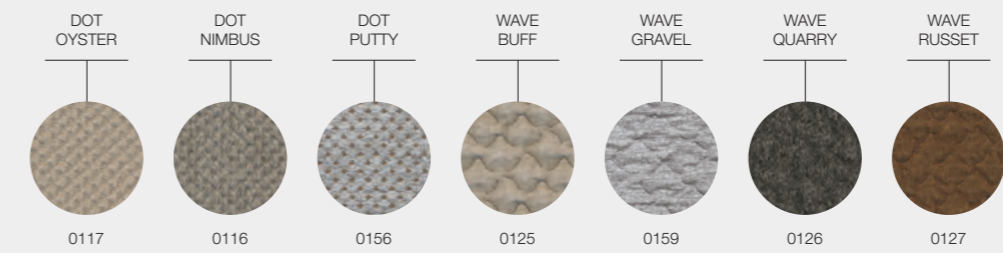

GRADE B - OUTDOOR PERFORMANCE FABRICS

GRADE C - OUTDOOR PERFORMANCE FABRICS

BORA FABRICS

DESIGNER · HENRIK PEDERSEN · DENMARK

GRADE C - UK FR (FIRE RESISTANT) FABRICS

GRADE D - SOFT TOUCH FABRICS

HAVEN

Designed with a nod to the nautical, Haven combines solid teak frames with deep and luxurious seat cushions and back pillows. The subtle, rounded back and side panels are designed to envelop and enclose the occupant, creating a warm and welcoming environment in which to relax.