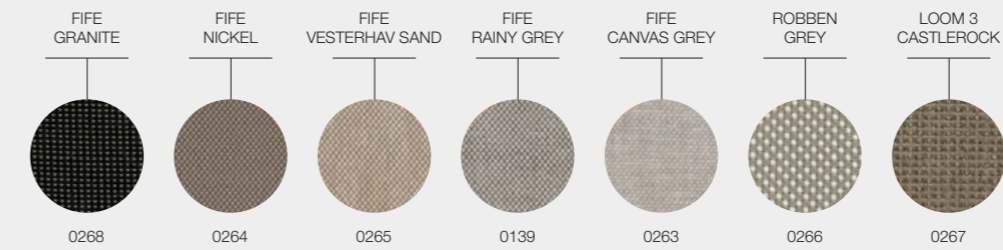

GRADE B - WATER RESISTANT FABRICS

GRADE B - OUTDOOR PERFORMANCE FABRICS

GRADE C - OUTDOOR PERFORMANCE FABRICS

OMADA FABRICS

DESIGNER · MARK GABBERTAS · UK

GRADE C - UK FR (FIRE RESISTANT) FABRICS

GRADE D - SOFT TOUCH FABRICS