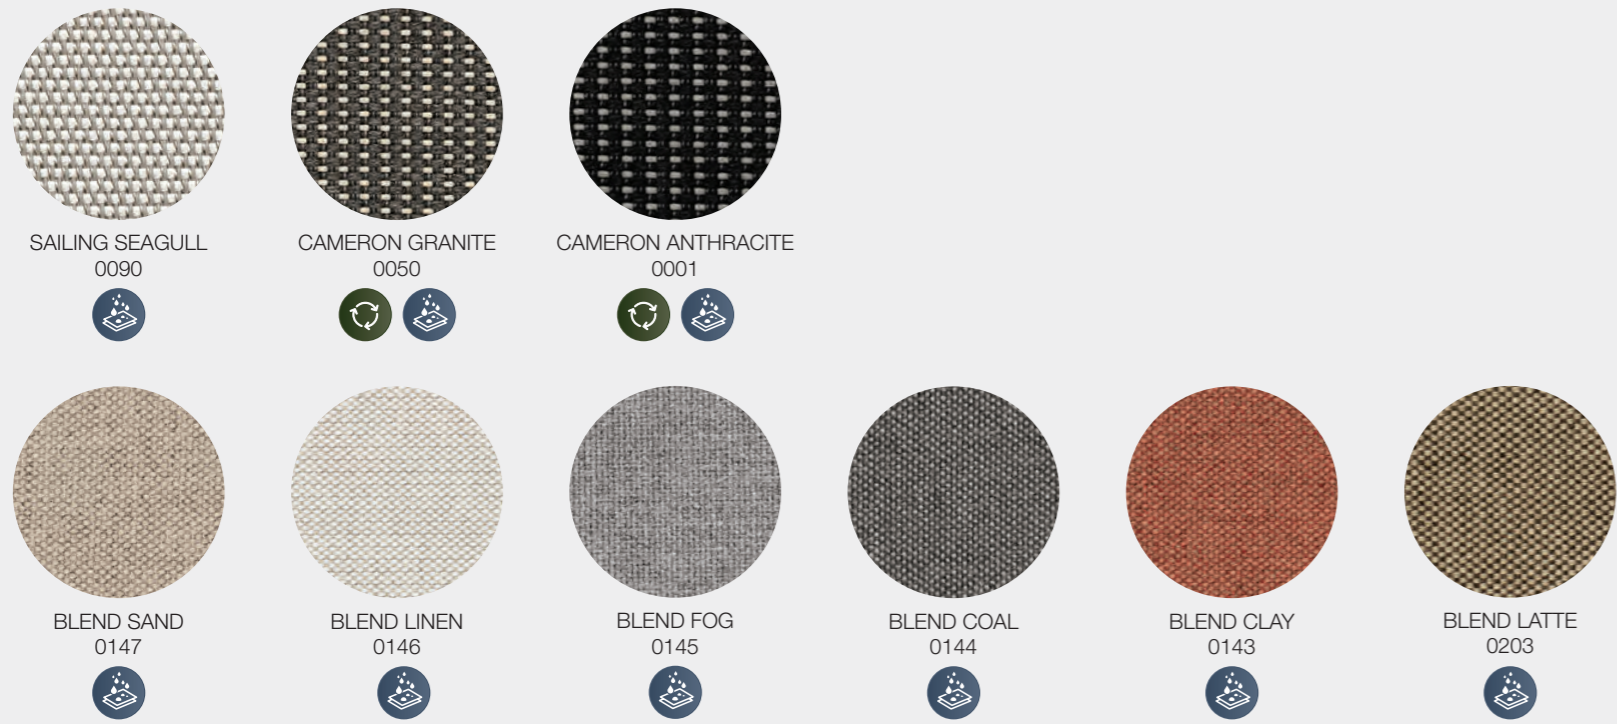

GRADE B
WATER RESISTANT FABRICS