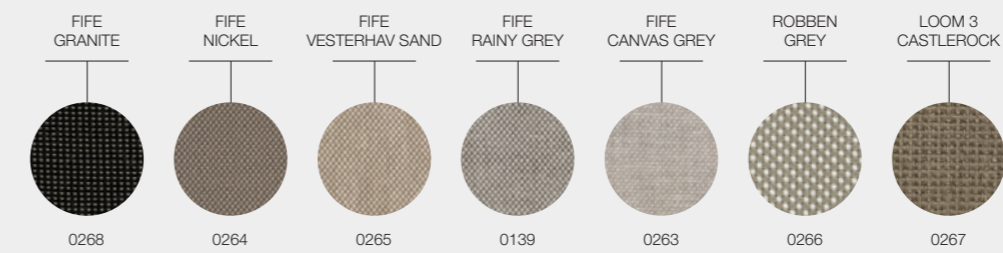

GRADE C - UK FR (FIRE RESISTANT) FABRICS