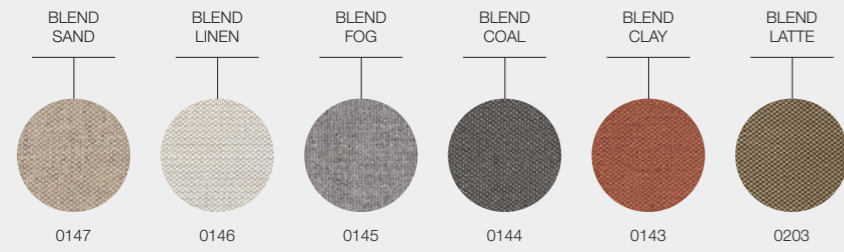

OMADA FABRICS

DESIGNER · MARK GABBERTAS · UK

GRADE B - WATER RESISTANT FABRICS