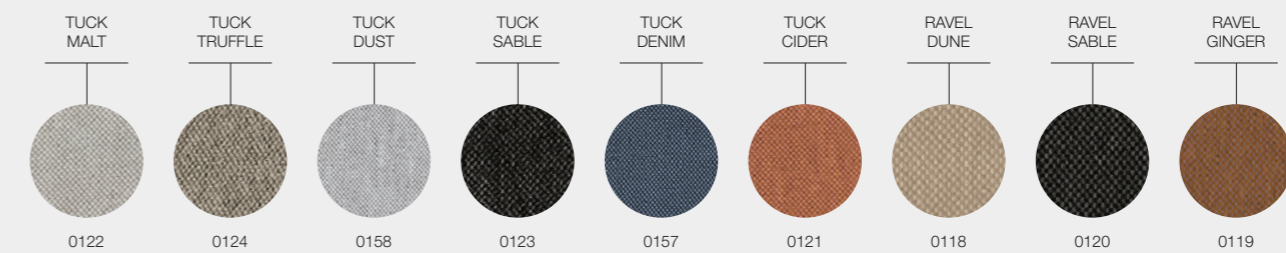

GRADE B - WATER RESISTANT FABRICS

GRADE B - OUTDOOR PERFORMANCE FABRICS

GRADE C - OUTDOOR PERFORMANCE FABRICS

OMADA FABRICS

DESIGNER · MARK GABBERTAS · UK

GRADE C - UK FR (FIRE RESISTANT) FABRICS

GRADE D - SOFT TOUCH FABRICS