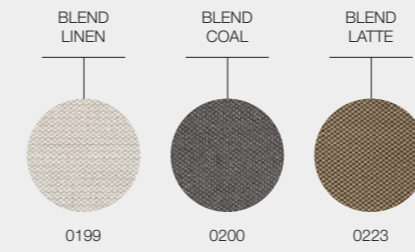

GRADE B - WATER RESISTANT FABRICS

GRADE B - OUTDOOR PERFORMANCE FABRICS

GRADE C - OUTDOOR PERFORMANCE FABRICS

SARANAC FABRICS

DESIGNER · MARK GABBERTAS · UK

GRADE C - UK FR (FIRE RESISTANT) FABRICS

GRADE D - SOFT TOUCH FABRICS