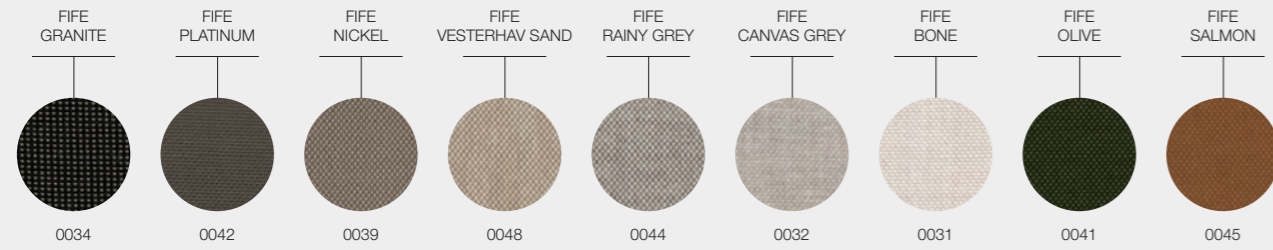

(FRAME) WHITE

(ROPE) DUNE

(FRAME) METEOR

(ROPE) RAVEN

FERN FABRICS

DESIGNER · SEBASTIAN HERKNER · GERMANY

GRADE B - WATER RESISTANT FABRICS

GRADE B - OUTDOOR PERFORMANCE FABRICS