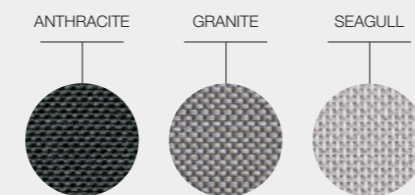

UPPER PANEL SLING COLOURS