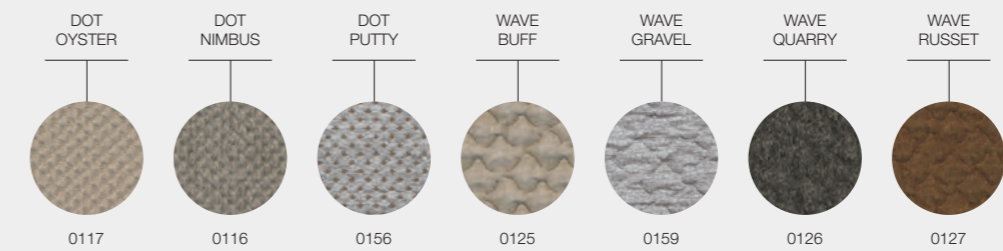

GRADE B - WATER RESISTANT FABRICS

GRADE B - OUTDOOR PERFORMANCE FABRICS

GRADE C - OUTDOOR PERFORMANCE FABRICS

OMADA FABRICS

DESIGNER · MARK GABBERTAS · UK

GRADE C - UK FR (FIRE RESISTANT) FABRICS

GRADE D - SOFT TOUCH FABRICS