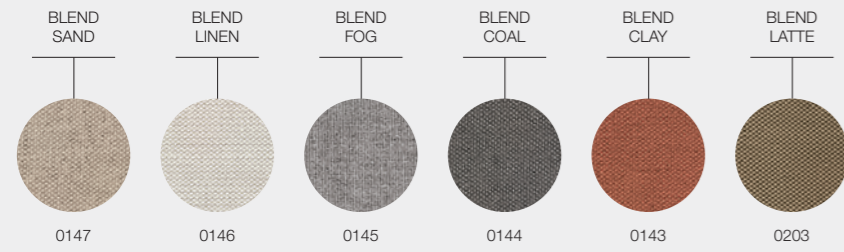

(FRAME) WHITE

(ROPE) DUNE

(FRAME) METEOR

(ROPE) RAVEN

FERN FABRICS

DESIGNER · SEBASTIAN HERKNER · GERMANY

GRADE B - WATER RESISTANT FABRICS

GRADE B - OUTDOOR PERFORMANCE FABRICS