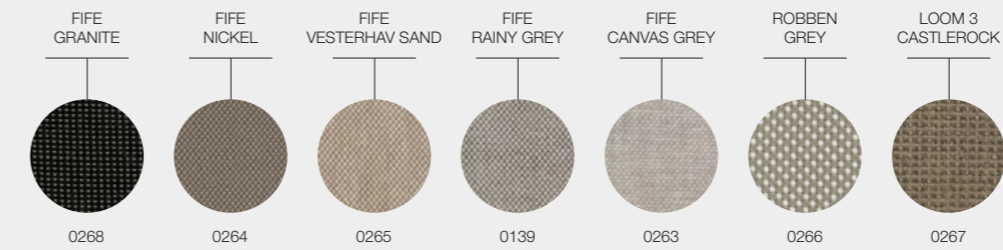

GRADE C - UK FR (FIRE RESISTANT) FABRICS