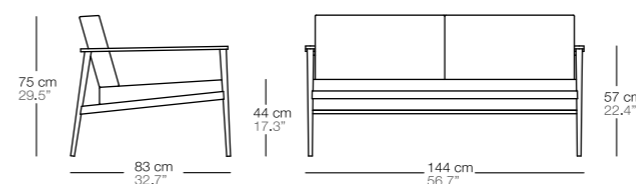

vint sofá 2 plazas
2 seater sofa

color pintura
painting colour

código
code

1421710--

+

almohadón sofá 2 plazas
(asiento, respaldo)
2 seater sofa cushion
(seat, back)

tejido
fabric

código
code

1421400--

funda impermeable
waterproof cover

142190025