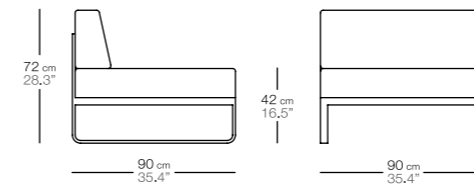

sit central XL
centre XL

color pintura
painting colour

funda impermeable
waterproof cover

código
code

1224710--

+

almohadón central XL
(asiento, respaldo)
XL centre cushion
(seat, back)

código
code

1224400--