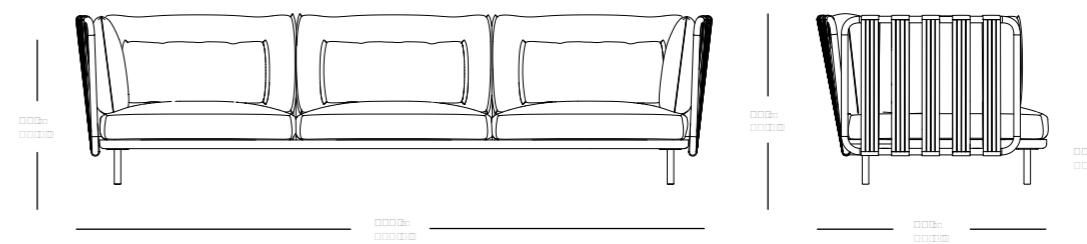

teja sofá 3 plazas
teja 3 seater sofa

color pintura / cuerda
painting colour / rope

funda impermeable
waterproof cover

código
code

24223--/--

+

almohadón sofá 3 plazas
(asiento, respaldo)
3 seat, 3 back cushion
(seat, back)

tejido
fabric

código
code

2422000--