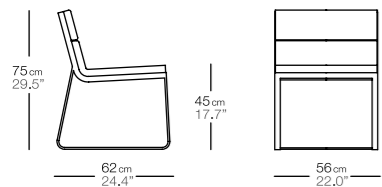

sit silla
chair

color pintura / tejido
painting colour / fabric

funda impermeable
waterproof cover

código
code

1211310--

+

almohadón
(asiento, respaldo)
cushion
(seat, back)

código
code

1210400--