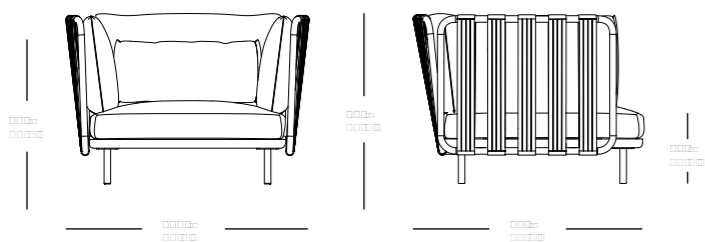

teja sofá 1 plaza
teja lounge sofa

color pintura / cuerda
painting colour / rope

funda impermeable
waterproof cover

código
code

24203--/--

+

almohadón
(asiento, respaldo)
seater back cushion
(seat, back)

tejido
fabric

código
code

2420000--