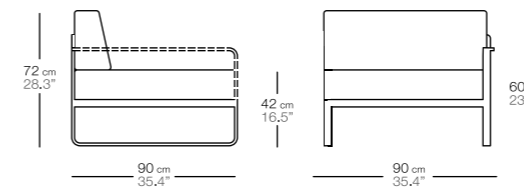

sit lateral izquierdo
sit left side

color pintura / tejido
painting colour / fabric

funda impermeable
waterproof cover

código
code

1226010--

+

almohadón asiento, respaldo
seat, back cushion

código
code

1225500--