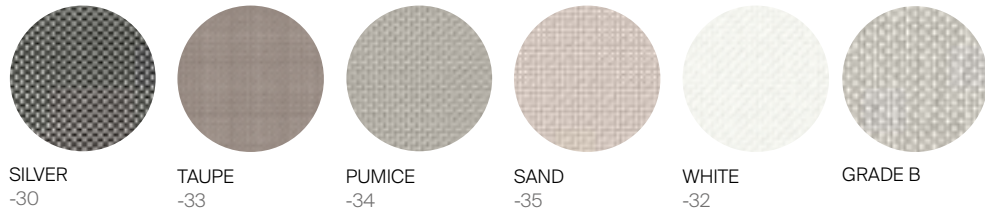

FINISHES

ALUMINUM

BATYLINE

FABRIC

SQ Dining table aluminum 30"
(with umbrella hole)
866301
30 W x 30 D x 30" H
76.2 W x 76.2 D x 76.2 cm H

SQ Dining table teak 30"
(with umbrella hole)
866311
30 W x 30 D x 30" H
76.2 W x 76.2 D x 76.2 cm H