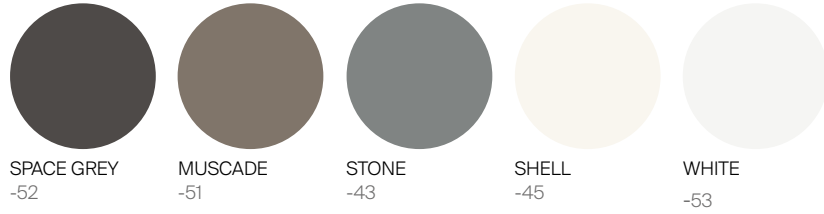

FINISHES

ALUMINUM