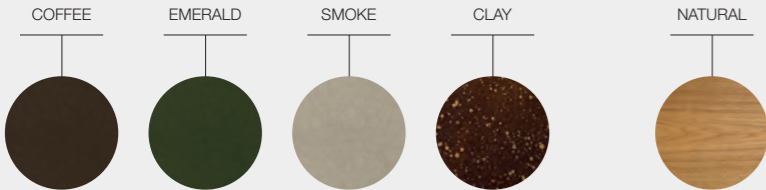

BLOW SIDE TABLES

DESIGNER · HENRIK PEDERSEN · DENMARK

D · 42 H · 46.5

ITEM NUMBER
103057 : Low Side Table / Coffee

D · 42 H · 46.5

ITEM NUMBER
103055 : Low Side Table / Emerald

D · 42 H · 46.5

ITEM NUMBER
103056 : Low Side Table / Smoke

D · 42 H · 46.5

ITEM NUMBER
106759 : Low Side Table / Clay

D · 36 H · 52.5

ITEM NUMBER
100590 : High Side Table / Coffee

D · 36 H · 52.5

ITEM NUMBER
100588 : High Side Table / Emerald

D · 36 H · 52.5

ITEM NUMBER
100589 : High Side Table / Smoke

D · 36 H · 52.5

ITEM NUMBER
106761 : High Side Table / Clay

GLAZE COLOURS

TEAK FINISH