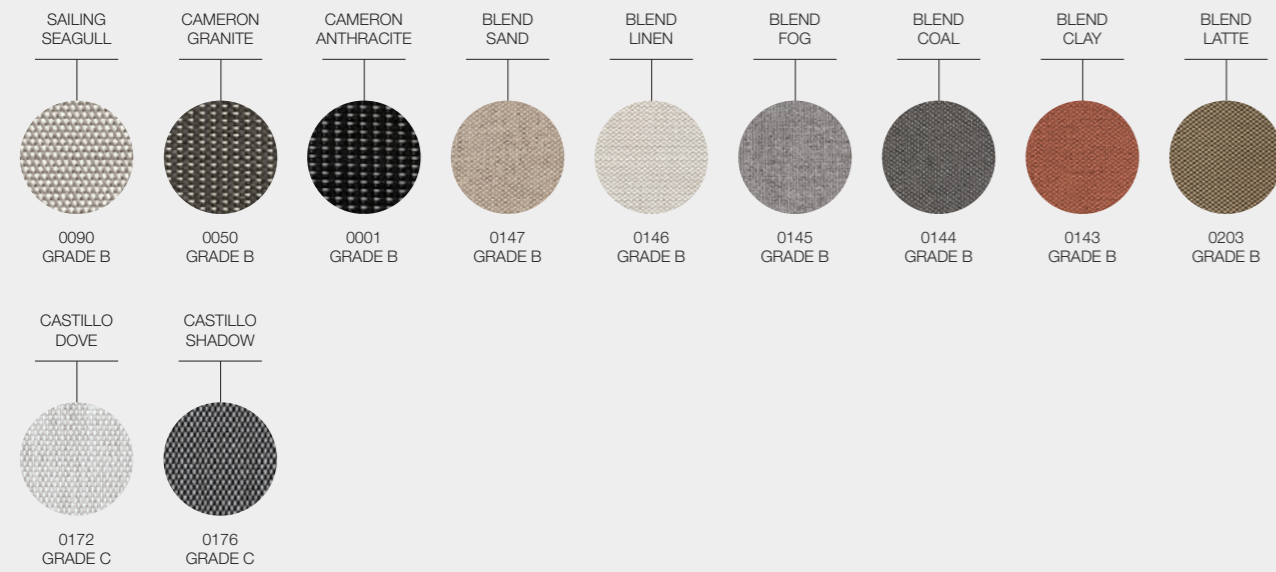

BAY FABRICS

DESIGNER · HENRIK PEDERSEN · DENMARK

WATER RESISTANT FABRICS