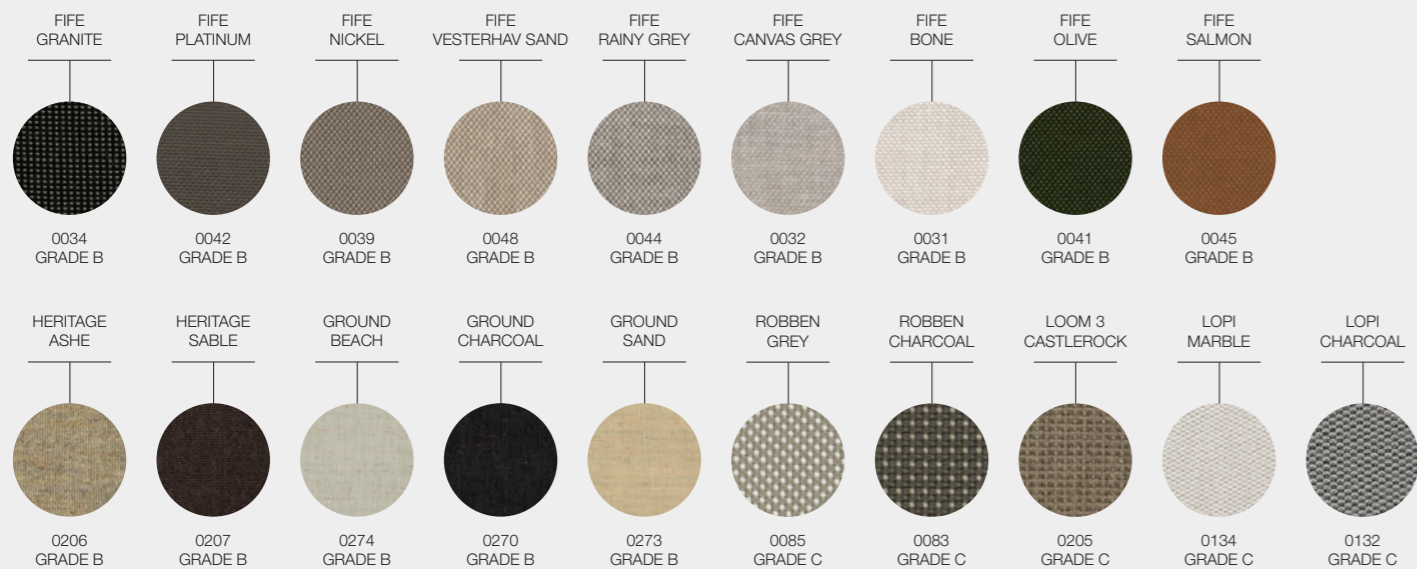

OUTDOOR PERFORMANCE FABRICS