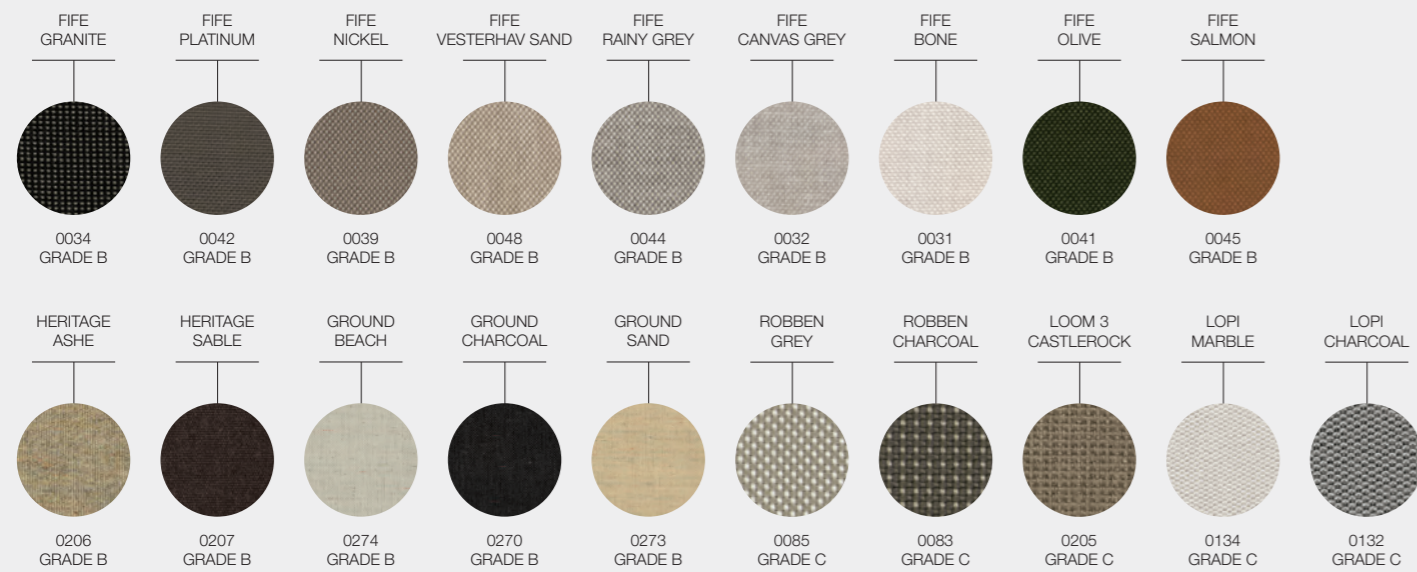

OUTDOOR PERFORMANCE FABRICS