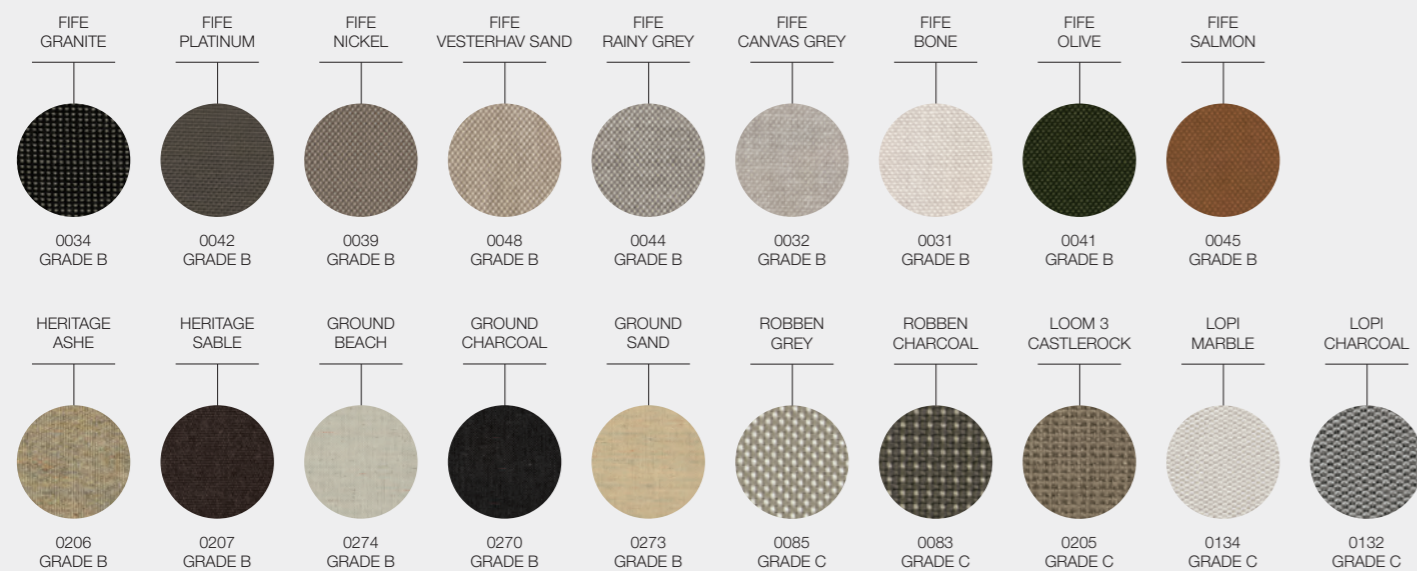

TEAK FINISH

WICKER COLOUR

METEOR

NATURAL

WHEAT

ZENITH FABRICS

DESIGNER · HENRIK PEDERSEN · DENMARK

WATER RESISTANT FABRICS

OUTDOOR PERFORMANCE FABRICS

ZENITH FABRICS

DESIGNER · HENRIK PEDERSEN · DENMARK

UK FR (FIRE RESISTANT) FABRICS

SOFT TOUCH FABRICS

PROTECTIVE COVERS

Gloster protective covers are made from Weathermax, a heavy duty 100% solution dyed polyester material. Weathermax is a performance cover material combining UV resistance, water resistance, breathability and durability. The ability of the fabric to breathe is essential in reducing dampness, heat build-up and condensation. This in turn reduces the chances of problems such as mould or mildew becoming present on the furniture underneath.