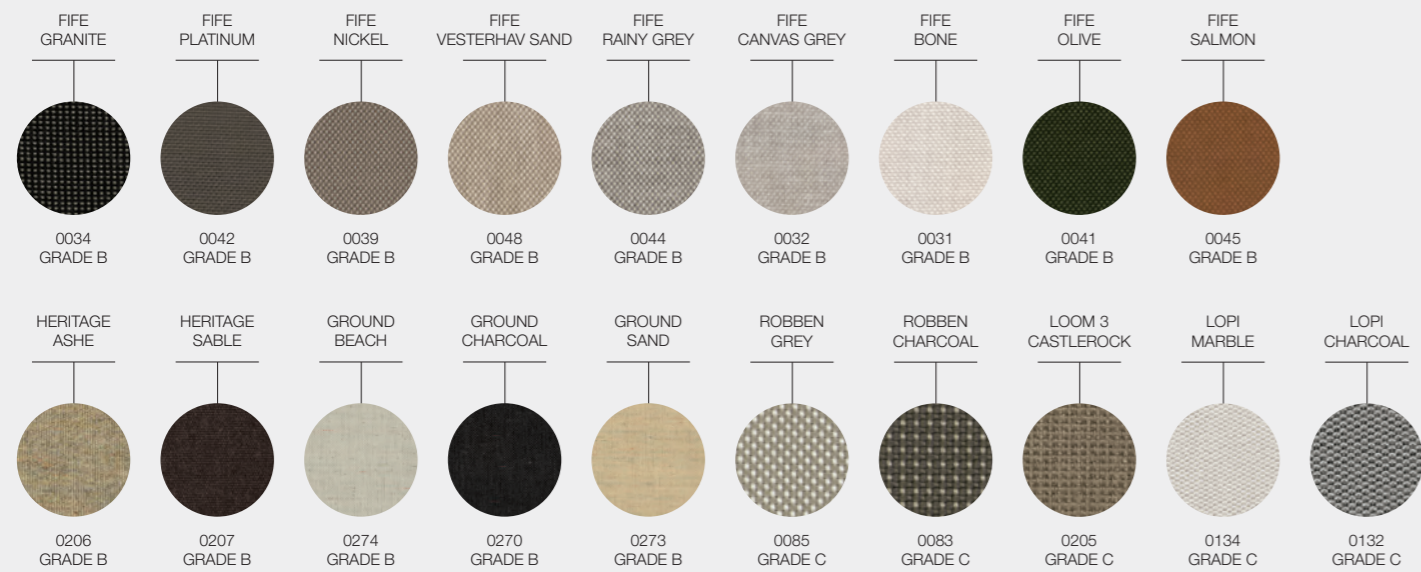

TEAK FINISH

WICKER COLOURS

KAY FABRICS

DESIGNER · HENRIK PEDERSEN · DENMARK

WATER RESISTANT FABRICS

OUTDOOR PERFORMANCE FABRICS

KAY FABRICS

DESIGNER · HENRIK PEDERSEN · DENMARK