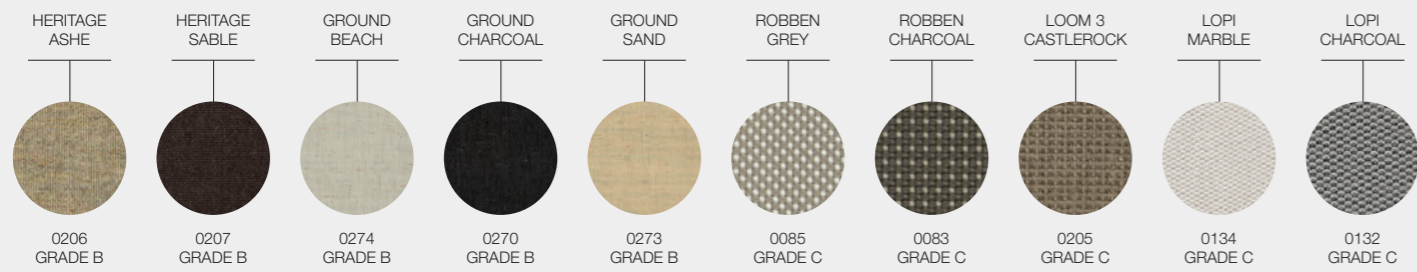

FRAME COLOURS

FRAME COLOURS

TABLE TOPS

GRID DINING FABRICS

DESIGNER · HENRIK PEDERSEN · DENMARK

WATER RESISTANT FABRICS

OUTDOOR PERFORMANCE FABRICS

GRID DINING FABRICS