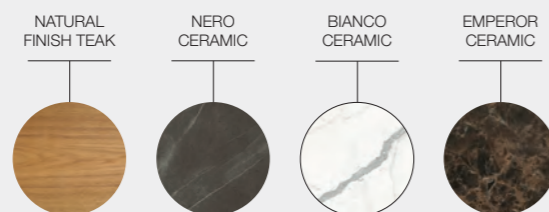

GRID LOUNGE

DESIGNER · HENRIK PEDERSEN · DENMARK

W · 206 D · 103 H · 85

SH · 40

Powder coated aluminium frame. Natural finish teak platform. Upholstered outdoor fabric seat & back cushions included.

ITEM NUMBERS

- 101121 : Meteor Frame / Natural Teak Platform
- 101122 : White Frame / Natural Teak Platform
- 108443 : Java Frame / Natural Teak Platform
- 100169 : Protective Cover (Left End Table Unit)
- 100170 : Protective Cover (Right End Table Unit)

NOTE : Left End Table Unit is shown in product image above.

W · 103 L · 206 H · 85

SH · 40

Powder coated aluminium frame. Natural finish teak platform. Upholstered outdoor fabric seat & back cushions included.

ITEM NUMBERS

- 101117 : Meteor Frame / Natural Teak Platform
- 101118 : White Frame / Natural Teak Platform
- 108441 : Java Frame / Natural Teak Platform
- 100167 : Protective Cover (Left Chaise Unit)
- 100168 : Protective Cover (Right Chaise Unit)

NOTE : Left Chaise Unit is shown in product image above.

W · 180 D · 180 H · 85

SH · 40

Powder coated aluminium frame. Natural finish teak platform. Upholstered outdoor fabric seat & back cushions included.

ITEM NUMBERS

- 101191 : Meteor Frame / Natural Teak Platform
- 101186 : White Frame / Natural Teak Platform
- 108450 : Java Frame / Natural Teak Platform
- 100179 : Protective Cover (Left Chill Chaise Unit)
- 100180 : Protective Cover (Right Chill Chaise Unit)

NOTE : Left Chill Chaise Unit is shown in product image above.

W · 80 H · 65 D · 10

Removable outdoor fabric cover with zipper. Polypropylene fabric interliner with polyester fibre fill. Available in all fabrics. ** Excluding UKFR fabrics. See pages 212 - 215 for details.

ITEM NUMBER

- 101966 : 80cm x 65cm Relaxed Scatter Cushion

W · 68 H · 42 D · 16