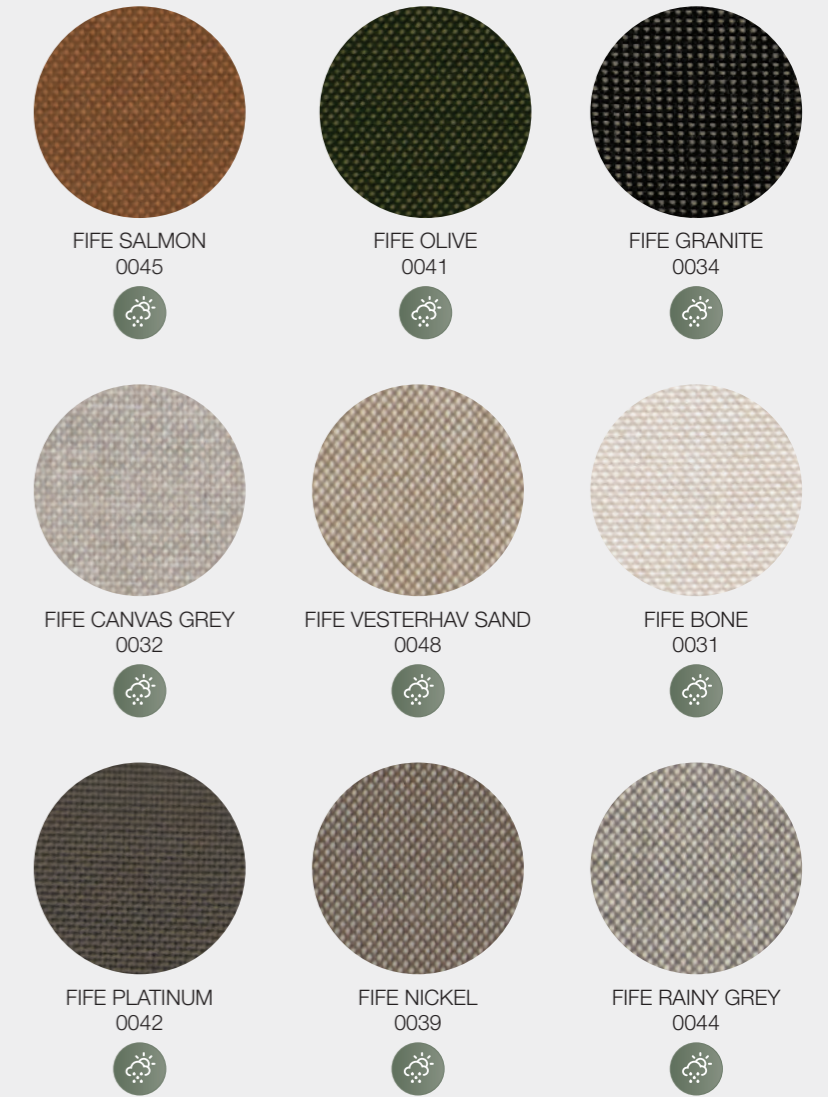

GRADE B
OUTDOOR PERFORMANCE FABRICS