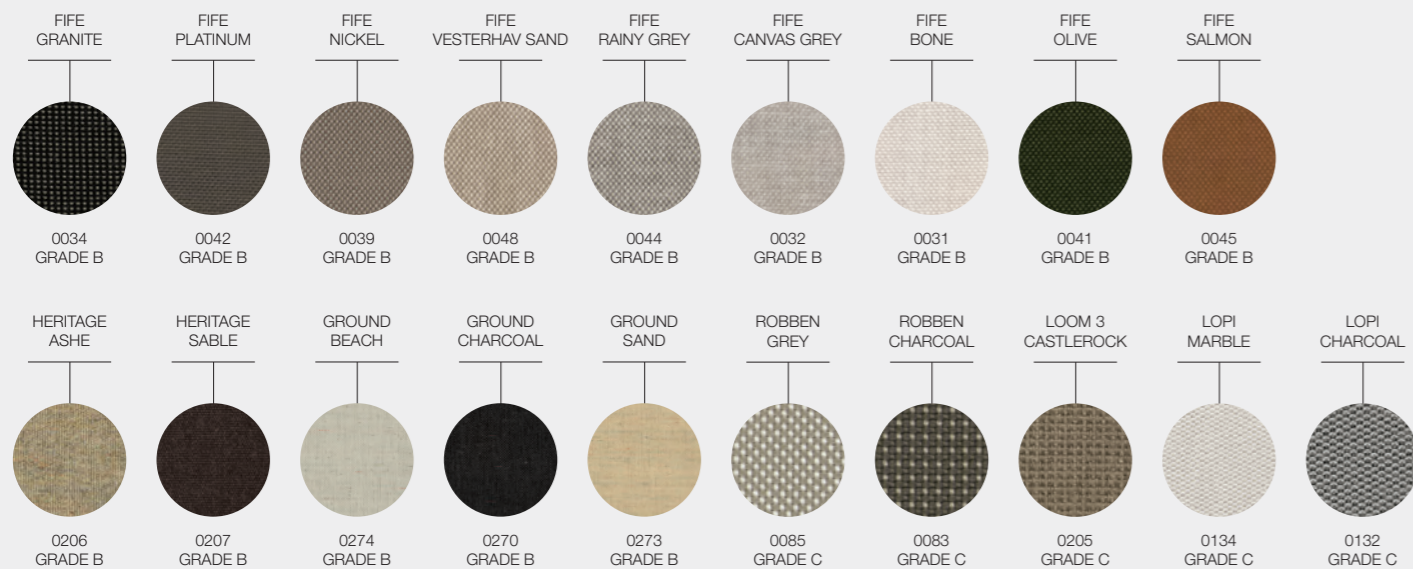

TEAK FINISH

ROPE COLOUR

NATURAL

(ROPE)
RAVEN

SARANAC LOUNGE / DINING

DESIGNER · MARK GABBERTAS · UK

TEAK FINISH

ROPE COLOUR

NATURAL

(ROPE)
RAVEN

SARANAC FABRICS

DESIGNER · MARK GABBERTAS · UK

WATER RESISTANT FABRICS

UK FR (FIRE RESISTANT) FABRICS

OUTDOOR PERFORMANCE FABRICS

SOFT TOUCH FABRICS