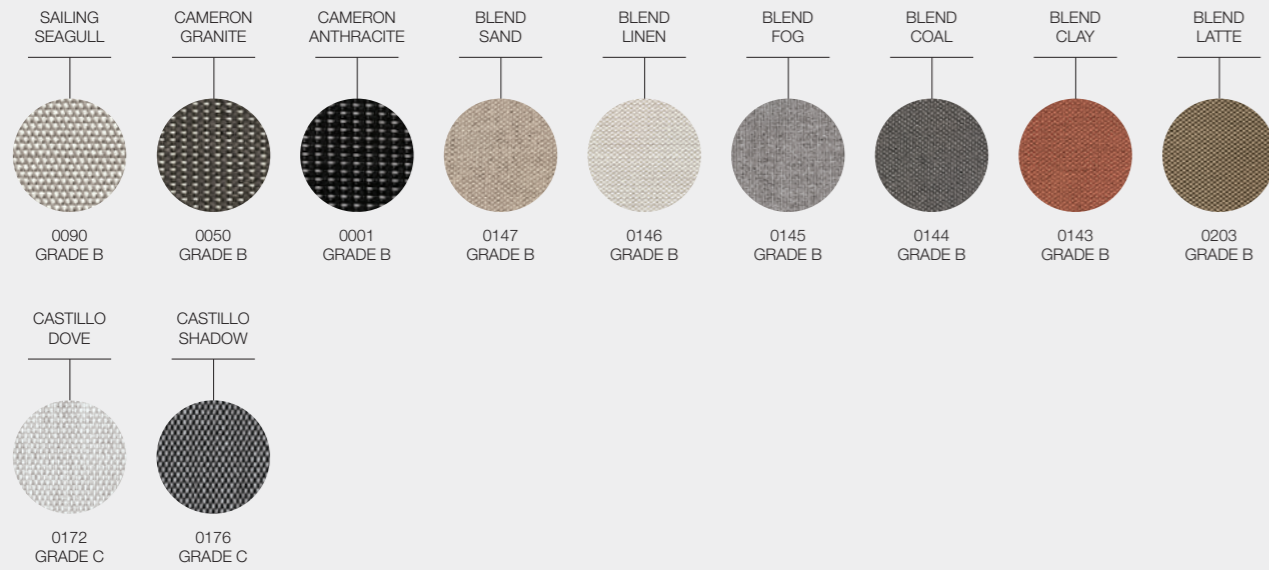

MAYA FABRICS

DESIGNER · MARK GABBERTAS · UK

WATER RESISTANT FABRICS