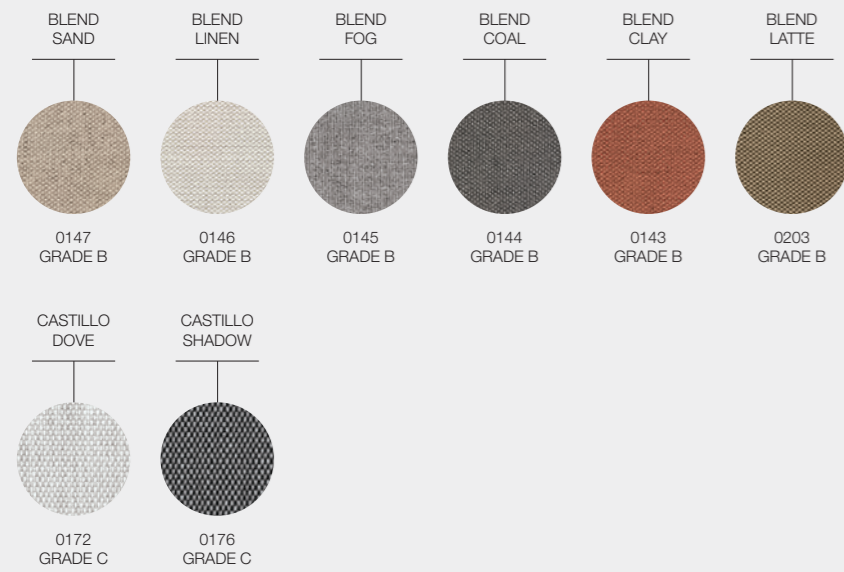

LIMA FABRICS

DESIGNER · HENRIK PEDERSEN · DENMARK

WATER RESISTANT FABRICS