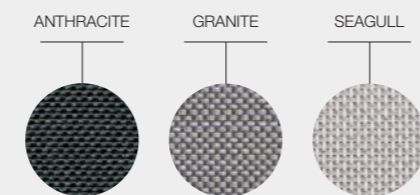

ITEM NUMBERS

- 109638 : 68cm x 42cm Rectangular Scatter Cushion

FRAME COLOURS

CUSHION & LOWER PANEL COLOURS

UPPER PANEL SLING COLOURS

MISTRAL

Curl up in a soft landscape of upholstery and cushions partitioned and protected by impeccably handcrafted wraparound screens. With a perfect balance of subtle and sophisticated details, the Mistral seating collection is designed to complement rather than control the surrounding aesthetic.