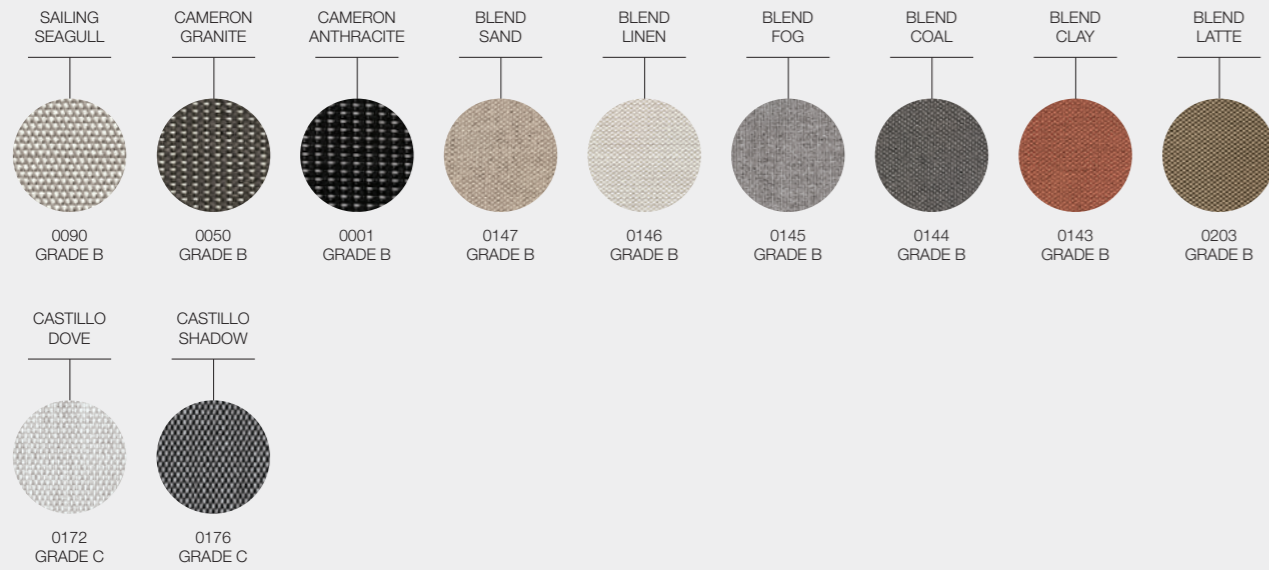

FRAME COLOURS

FRAME COLOURS

TABLE TOPS

GRID DINING FABRICS

DESIGNER · HENRIK PEDERSEN · DENMARK

WATER RESISTANT FABRICS

OUTDOOR PERFORMANCE FABRICS

GRID DINING FABRICS