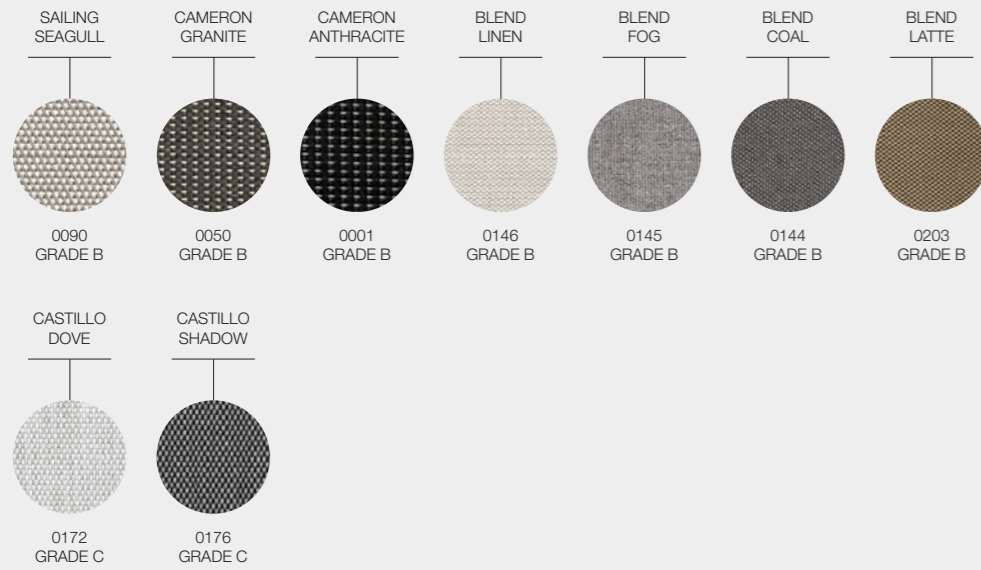

GRID CABANA FABRICS

DESIGNER · HENRIK PEDERSEN · DENMARK

WATER RESISTANT FABRICS