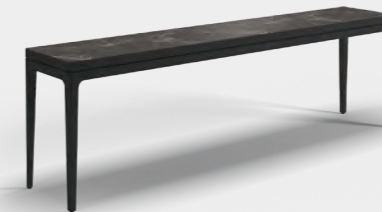

LARGE CONSOLE TABLE CERAMIC

LARGE CONSOLE TABLE CERAMIC