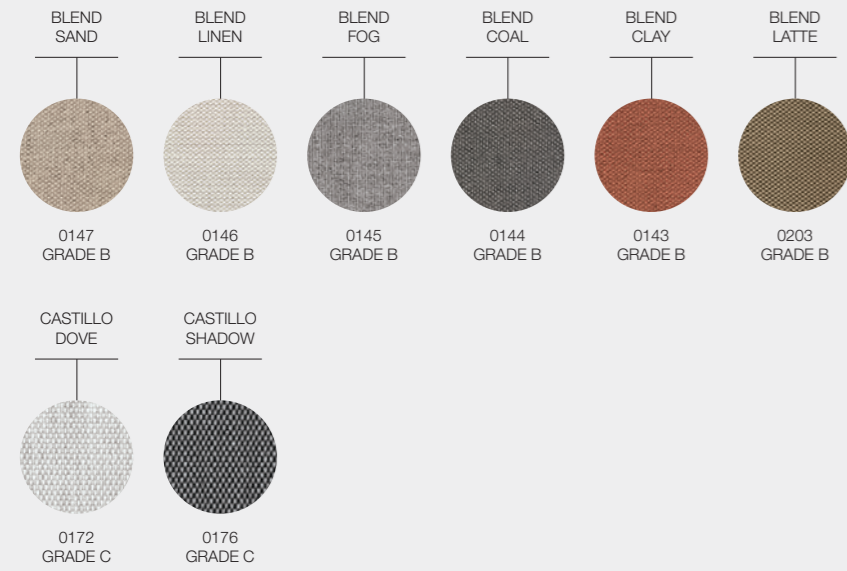

OMADA FABRICS

DESIGNER · MARK GABBERTAS · UK

WATER RESISTANT FABRICS