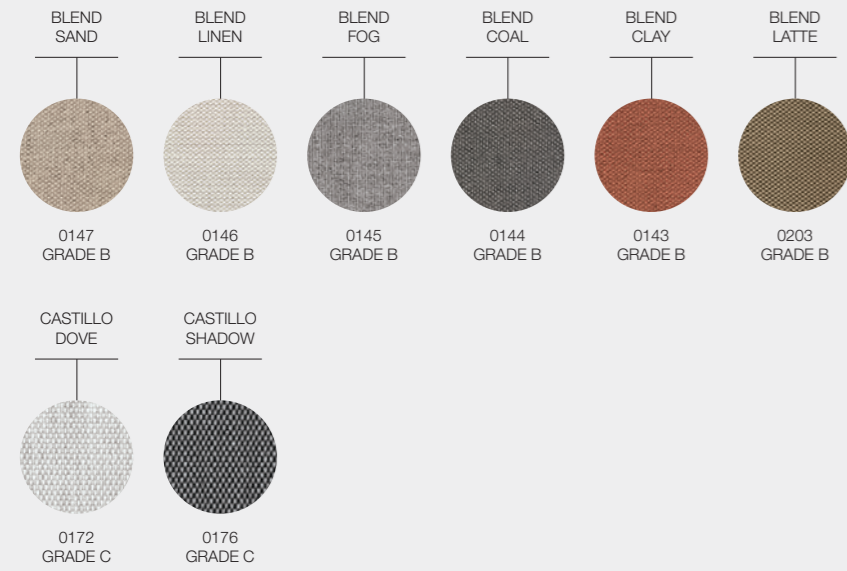

FRAME COLOUR TEAK FINISH WICKER COLOUR

MISTRAL FABRICS

DESIGNER · HENRIK PEDERSEN · DENMARK

WATER RESISTANT FABRICS

UK FR (FIRE RESISTANT) FABRICS

OUTDOOR PERFORMANCE FABRICS

SOFT TOUCH FABRICS

NAVIGATOR DINING