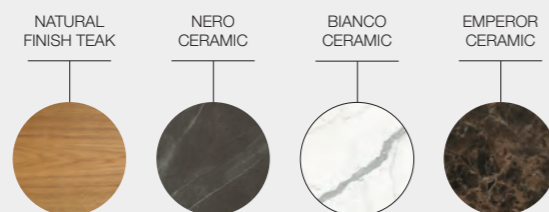

NOTE : Left Chill Chaise Unit is shown in product image above.

FRAME COLOURS

PLATFORMS

GRID LOUNGE

DESIGNER · HENRIK PEDERSEN · DENMARK

FRAME COLOURS

PLATFORMS

GRID LOUNGE