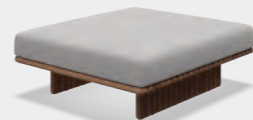

OTTOMAN

DECK LOUNGE

DESIGNER · HENRIK PEDERSEN · DENMARK