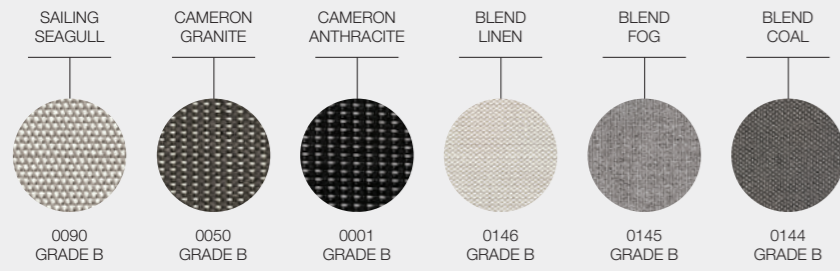

TEAK FINISH

METEOR

NATURAL

CRADLE FABRICS

DESIGNER · HENRIK PEDERSEN · DENMARK

WATER RESISTANT FABRICS

UK FR (FIRE RESISTANT) FABRICS

OUTDOOR PERFORMANCE FABRICS