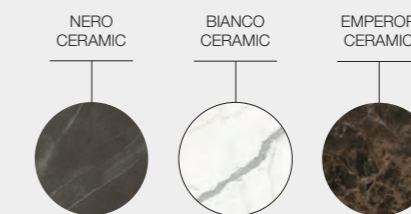

CARVER DINING

DESIGNER · HENRIK PEDERSEN · DENMARK

W · 99.5 L · 170 H · 73

Powder coated aluminium frame.
Natural finish slatted teak table top.
Without parasol hole. Seats 6.

ITEM NUMBERS

100678 : Meteor Frame / Natural Teak Top
100676 : White Frame / Natural Teak Top
108413 : Java Frame / Natural Teak Top
100134 : Protective Cover

W · 99.5 L · 220 H · 73

Powder coated aluminium frame.
Natural finish slatted teak table top.
Without parasol hole. Seats 8.

ITEM NUMBERS

100688 : Meteor Frame / Natural Teak Top
100686 : White Frame / Natural Teak Top
108415 : Java Frame / Natural Teak Top
100135 : Protective Cover

W · 99.5 L · 280 H · 73

Powder coated aluminium frame.
Natural finish slatted teak table top.
Without parasol hole. Seats 10.

ITEM NUMBERS

100698 : Meteor Frame / Natural Teak Top
100696 : White Frame / Natural Teak Top
108417 : Java Frame / Natural Teak Top
100136 : Protective Cover

W · 99.5 L · 170 H · 73

Powder coated aluminium frame.
One piece ceramic table top.
Without parasol hole. Seats 6.

ITEM NUMBERS

100683 : Meteor Frame / Nero Ceramic Top
100682 : White Frame / Nero Ceramic Top
100685 : Meteor Frame / Bianco Ceramic Top
100684 : White Frame / Bianco Ceramic Top
108414 : Java Frame / Emperor Ceramic Top
100134 : Protective Cover

W · 99.5 L · 220 H · 73

Powder coated aluminium frame.
One piece ceramic table top.
Without parasol hole. Seats 8.

ITEM NUMBERS

100693 : Meteor Frame / Nero Ceramic Top
100692 : White Frame / Nero Ceramic Top
100695 : Meteor Frame / Bianco Ceramic Top
100694 : White Frame / Bianco Ceramic Top
108416 : Java Frame / Emperor Ceramic Top
100135 : Protective Cover

W · 99.5 L · 280 H · 73

Powder coated aluminium frame.
One piece ceramic table top.
Without parasol hole. Seats 10.

ITEM NUMBERS