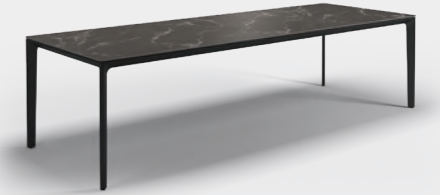

FRAME COLOURS

TABLE TOP

CARVER DINING

DESIGNER · HENRIK PEDERSEN · DENMARK

FRAME COLOURS

TABLE TOPS

COSO COFFEE & SIDE TABLES

DESIGNER · HENRIK PEDERSEN · DENMARK

COFFEE TABLE

D · 48 H · 40.5

Earth colour glazed ceramic base.
Natural finish teak table top.

ITEM NUMBERS
110037 : Coffee Table - Earth
108568 : Protective Cover

COFFEE TABLE

D · 48 H · 40.5

Sand colour glazed ceramic base.
Natural finish teak table top.