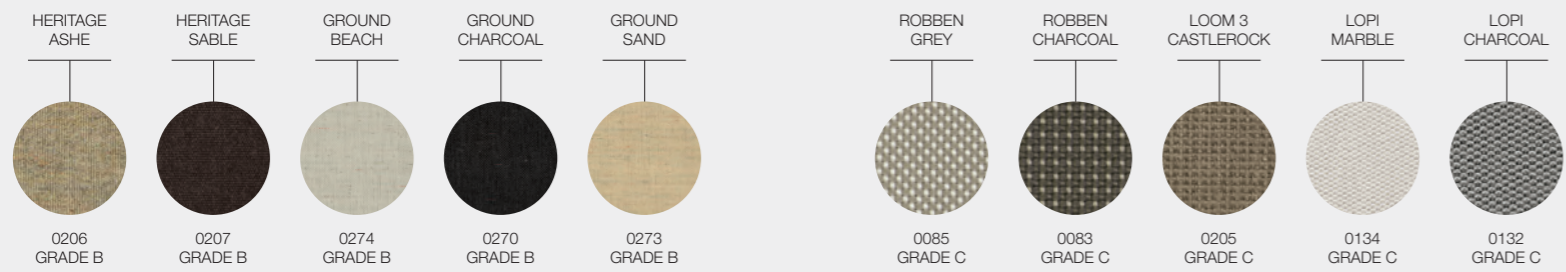

DECK DINING

DESIGNER · HENRIK PEDERSEN · DENMARK

TEAK FINISH

NATURAL

DECK FABRICS

DESIGNER · HENRIK PEDERSEN · DENMARK

WATER RESISTANT FABRICS

OUTDOOR PERFORMANCE FABRICS