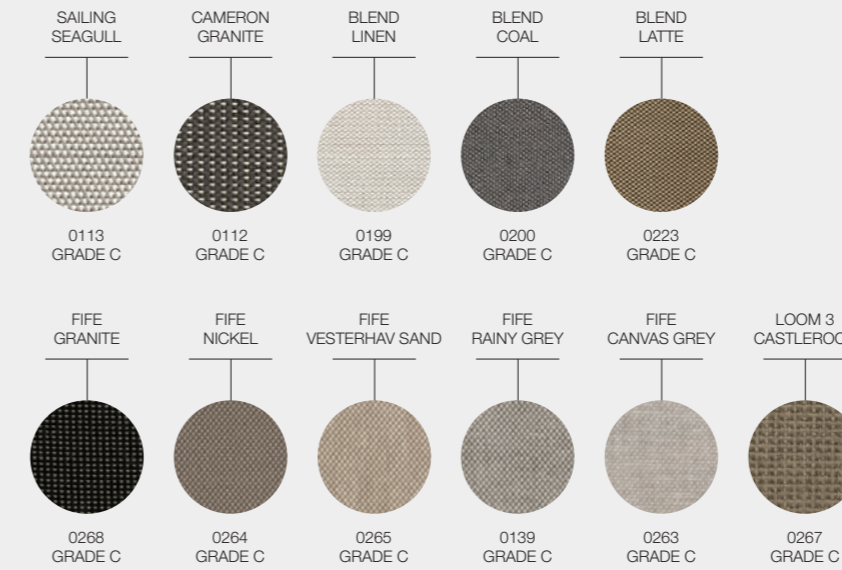

UK FR (FIRE RESISTANT) FABRICS