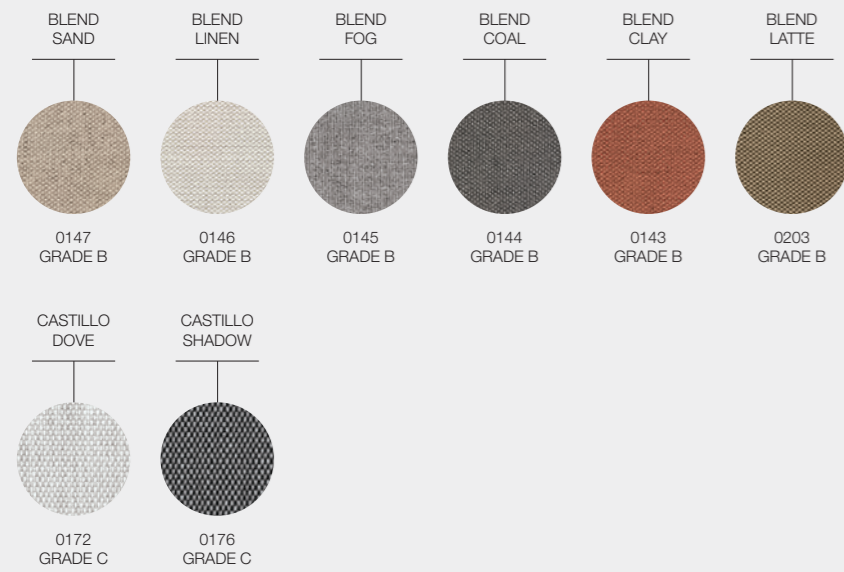

HAVEN FABRICS

DESIGNER · SEBASTIAN HERKNER · GERMANY

WATER RESISTANT FABRICS