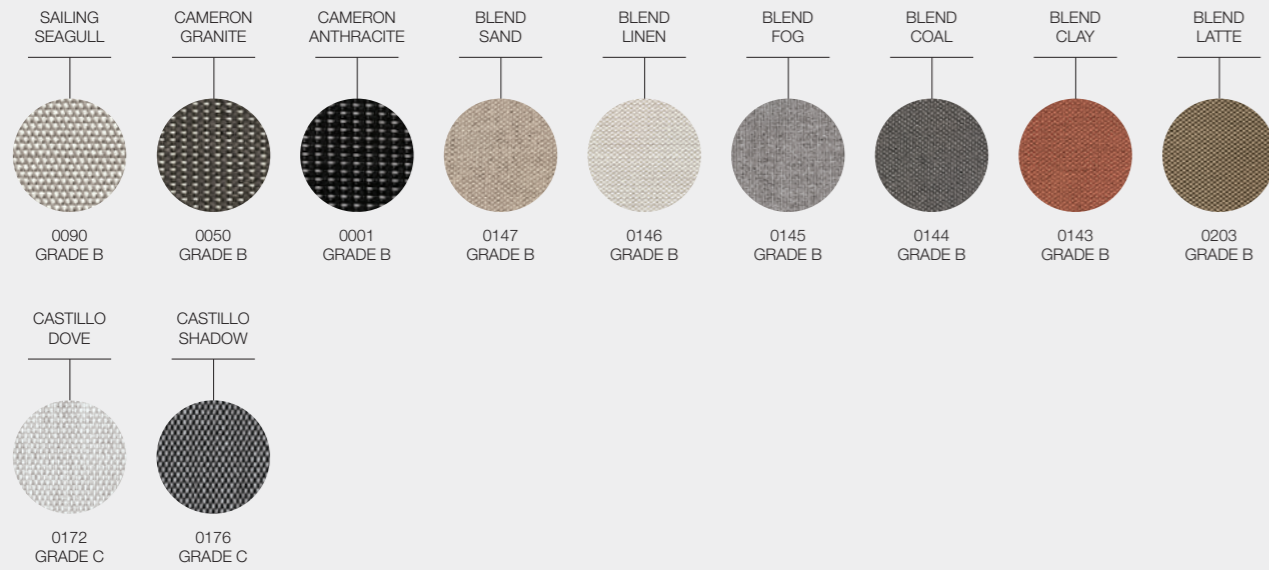

DECK DINING

DESIGNER · HENRIK PEDERSEN · DENMARK

TEAK FINISH

NATURAL

DECK FABRICS

DESIGNER · HENRIK PEDERSEN · DENMARK

WATER RESISTANT FABRICS

OUTDOOR PERFORMANCE FABRICS