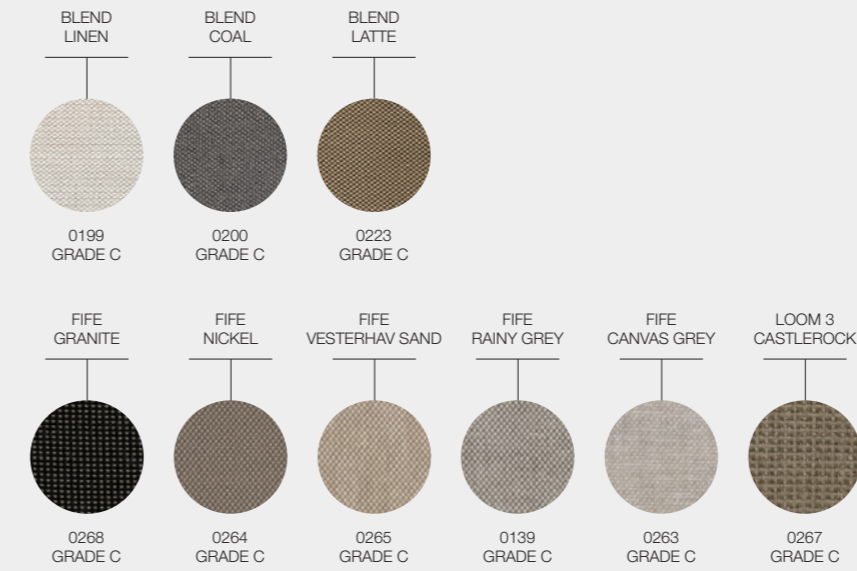

UK FR (FIRE RESISTANT) FABRICS