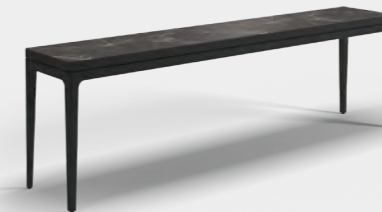

LARGE CONSOLE TABLE CERAMIC

LARGE CONSOLE TABLE CERAMIC

ITEM NUMBERS

103397 : Meteor Frame / Nero Ceramic Top
103399 : White Frame / Nero Ceramic Top
103398 : Meteor Frame / Bianco Ceramic Top
103400 : White Frame / Bianco Ceramic Top
108462 : Java Frame / Emperor Ceramic Top
104493 : Protective Cover