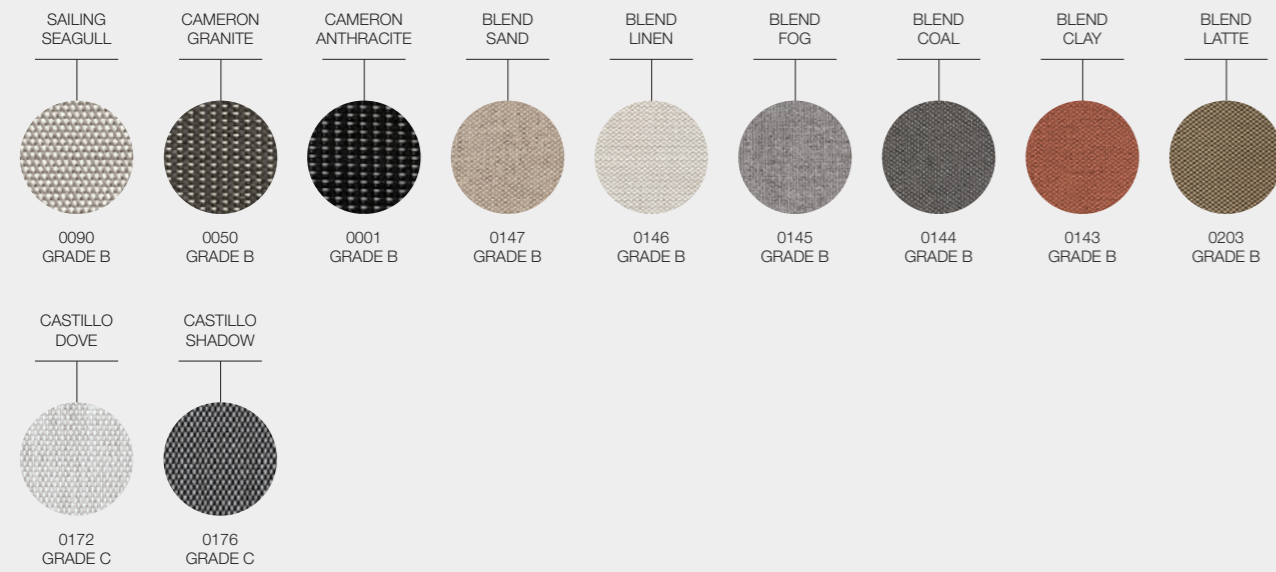

FRAME COLOURS

TABLE TOPS

GRID LOUNGE FABRICS

DESIGNER · HENRIK PEDERSEN · DENMARK

WATER RESISTANT FABRICS

OUTDOOR PERFORMANCE FABRICS

GRID LOUNGE FABRICS

DESIGNER · HENRIK PEDERSEN · DENMARK