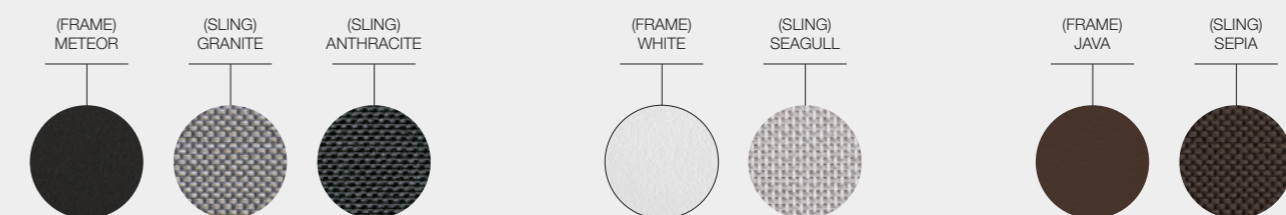

FRAME / SLING COLOURS

ACCESSORIES

DESIGNERS · HENRIK PEDERSEN · DENMARK / POVL ESKILDSEN · DENMARK

GARDEN SHOWER

W · 93 D · 100 H · 233

Meteor colour powder coated aluminium frame.
Slatted, natural finish teak platform.
Polished brass finish stainless steel fittings.
Black rubber water hose (15m Length / 16mm Diameter) available as optional accessory.