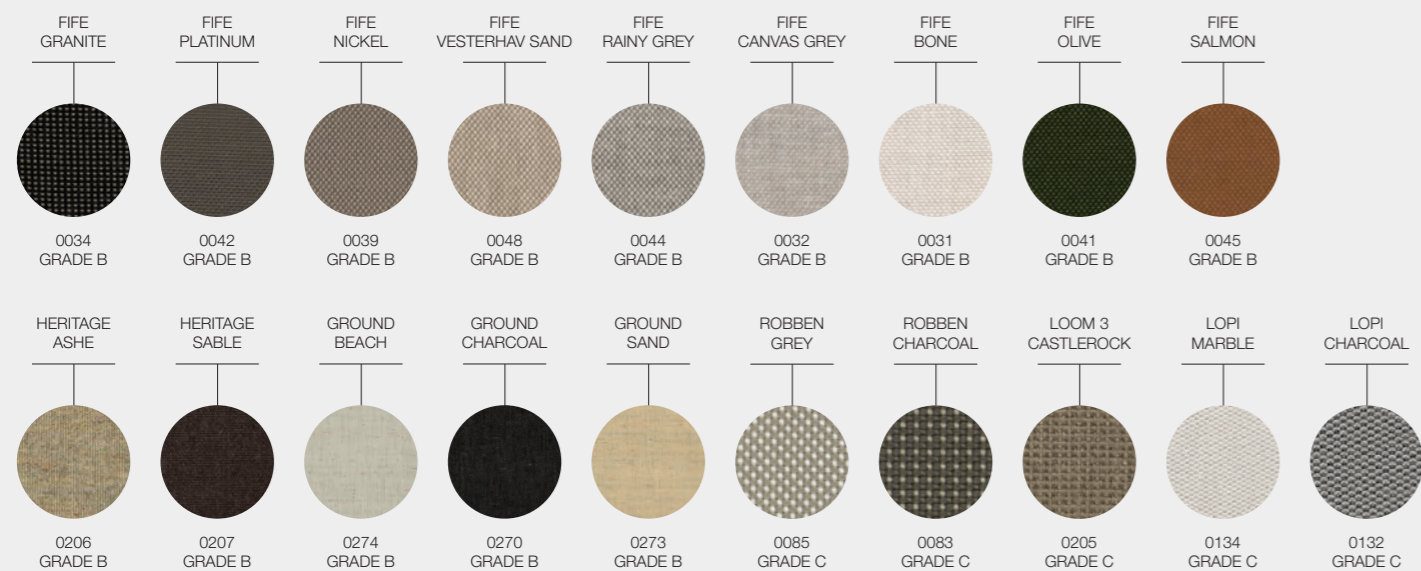

OUTDOOR PERFORMANCE FABRICS