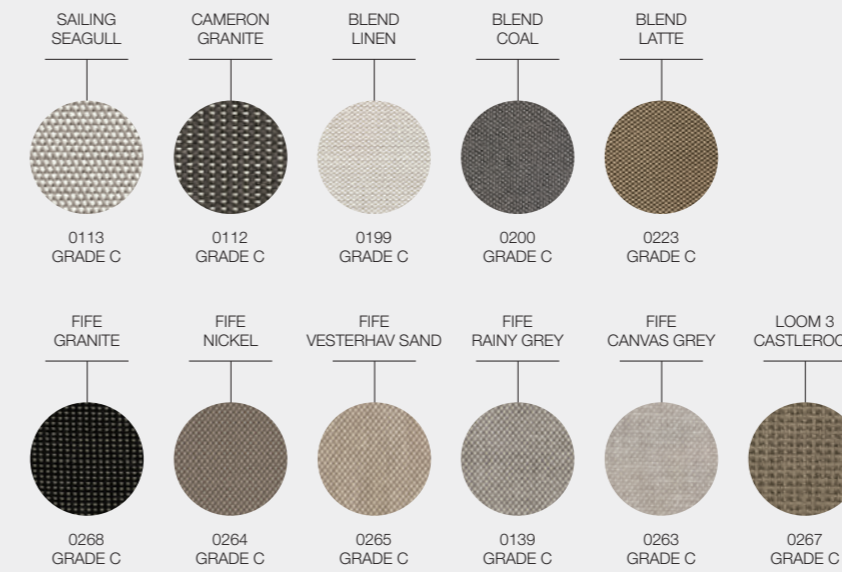

UK FR (FIRE RESISTANT) FABRICS