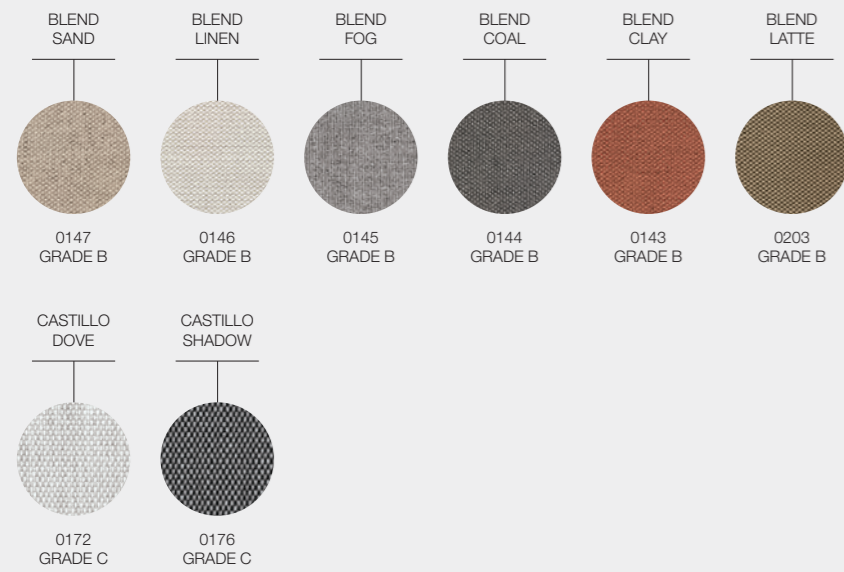

TEAK FINISH

WICKER COLOUR

METEOR

NATURAL

WHEAT

ZENITH FABRICS

DESIGNER · HENRIK PEDERSEN · DENMARK

WATER RESISTANT FABRICS