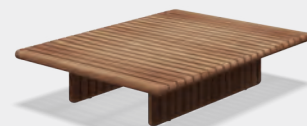

COFFEE TABLE