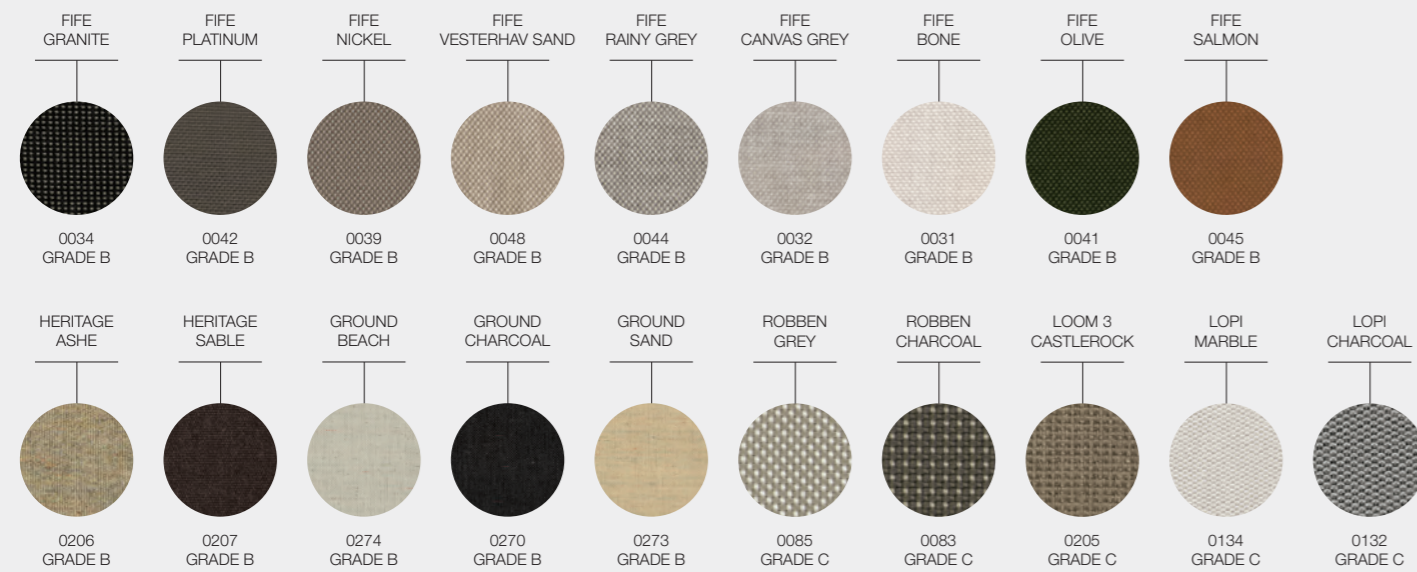

FRAME COLOUR TEAK FINISH WICKER COLOUR

MISTRAL FABRICS

DESIGNER · HENRIK PEDERSEN · DENMARK

WATER RESISTANT FABRICS

UK FR (FIRE RESISTANT) FABRICS

OUTDOOR PERFORMANCE FABRICS

SOFT TOUCH FABRICS

NAVIGATOR DINING