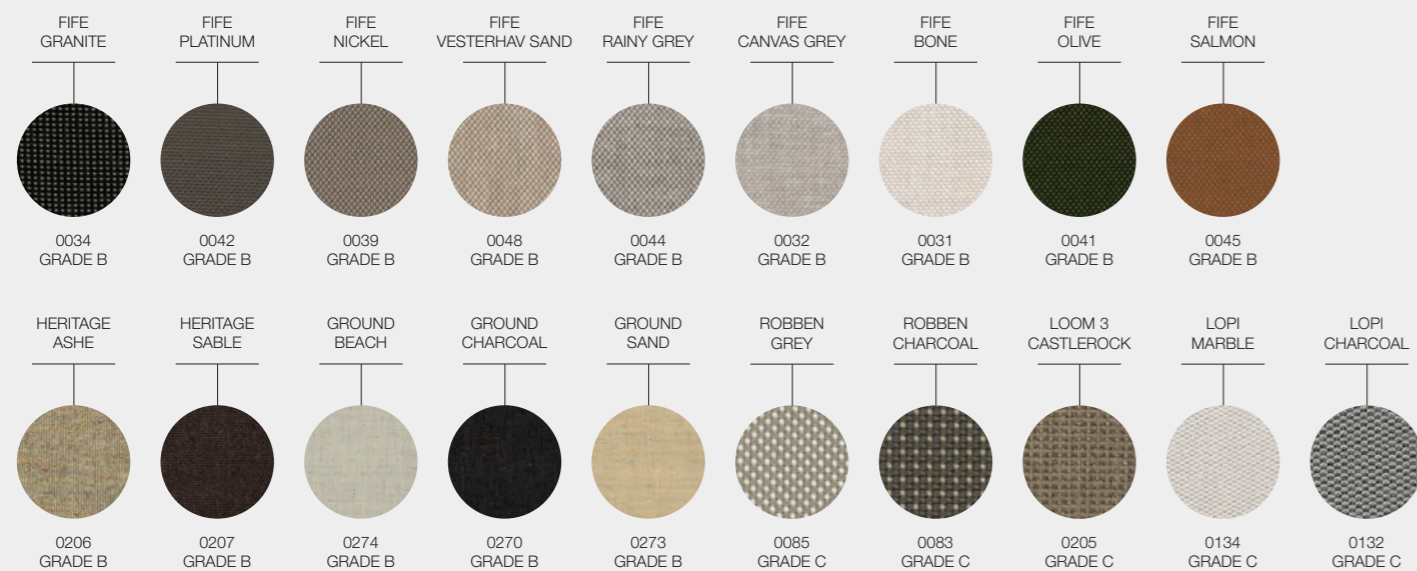

LIMA FABRICS

DESIGNER · HENRIK PEDERSEN · DENMARK

WATER RESISTANT FABRICS

UK FR (FIRE RESISTANT) FABRICS

OUTDOOR PERFORMANCE FABRICS

SOFT TOUCH FABRICS

LIMA LOUNGE

DESIGNER · HENRIK PEDERSEN · DENMARK