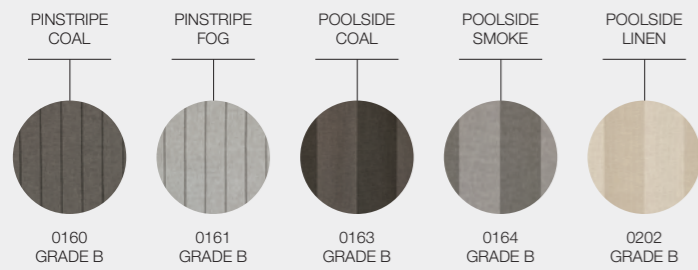

TEAK FINISH

METEOR

NATURAL

CRADLE FABRICS

DESIGNER · HENRIK PEDERSEN · DENMARK

WATER RESISTANT FABRICS

UK FR (FIRE RESISTANT) FABRICS

OUTDOOR PERFORMANCE FABRICS