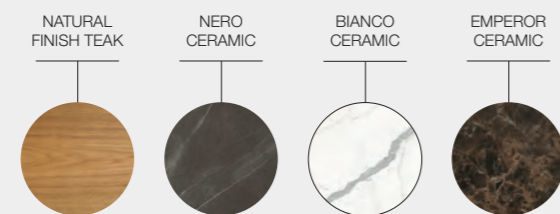

FRAME COLOURS

TABLE TOPS

GRID LOUNGE

DESIGNER · HENRIK PEDERSEN · DENMARK

SMALL CONSOLE TABLE TEAK

W · 40 L · 103 H · 63

Powder coated aluminium frame.
Natural finish slatted teak table top.

ITEM NUMBERS