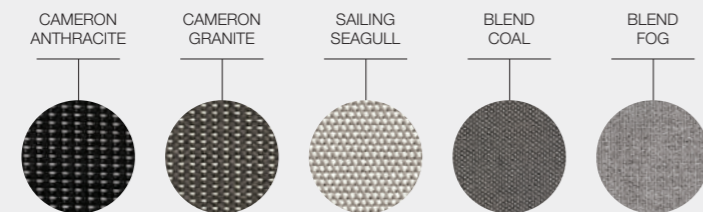

FRAME COLOURS

CUSHION & LOWER PANEL COLOURS