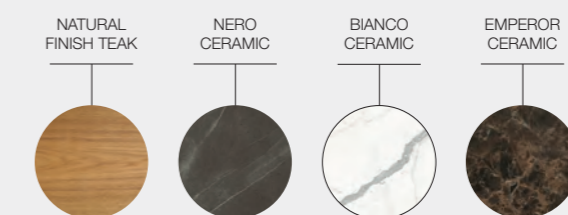

GRID DINING

DESIGNER · HENRIK PEDERSEN · DENMARK

W · 125 D · 86 H · 68 SH · 46 AH · 54

Powder coated aluminium frame.
Upholstered outdoor fabric seat, back & arm cushions included.

ITEM NUMBERS
109587 : Meteor Frame
109588 : White Frame
109589 : Java Frame
109727 : Protective Cover (Arm on Left)
110044 : Protective Cover (Arm on Right)

NOTE : Arm on Left Sofa is shown in product image above.

W · 125 D · 86 H · 68 SH · 46

Powder coated aluminium frame.
Upholstered outdoor fabric seat & back cushions included.

ITEM NUMBERS
109590 : Meteor Frame
109591 : White Frame
109592 : Java Frame
109728 : Protective Cover

GRID DINING

DESIGNER · HENRIK PEDERSEN · DENMARK

W · 90 L · 90 H · 70

Powder coated aluminium frame.
Natural finish slatted teak table top.
Seats 2 (Grid Dining Sofas) / 4 (Standard Dining Chairs).

ITEM NUMBERS
109389 : Meteor Frame / Natural Teak Top
109390 : White Frame / Natural Teak Top
109559 : Java Frame / Natural Teak Top
110012 : Protective Cover

W · 90 L · 90 H · 70

Powder coated aluminium frame.
Bianco, Java or Nero colour ceramic table top.
Seats 2 (Grid Dining Sofas) / 4 (Standard Dining Chairs).

ITEM NUMBERS
109391 : Meteor Frame / Nero Ceramic Top
109392 : Meteor Frame / Bianco Ceramic Top
109393 : White Frame / Nero Ceramic Top
109394 : White Frame / Bianco Ceramic Top
109395 : Java Frame / Emperor Ceramic Top
110012 : Protective Cover

FRAME COLOURS

FRAME COLOURS

TABLE TOPS