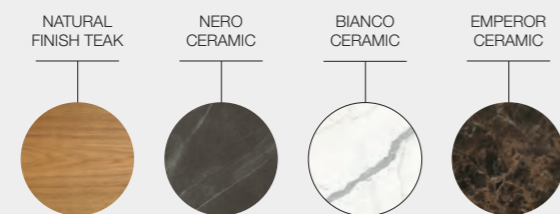

FRAME COLOURS

TABLE TOPS

GRID LOUNGE FABRICS

DESIGNER · HENRIK PEDERSEN · DENMARK

WATER RESISTANT FABRICS

OUTDOOR PERFORMANCE FABRICS

GRID LOUNGE FABRICS

DESIGNER · HENRIK PEDERSEN · DENMARK