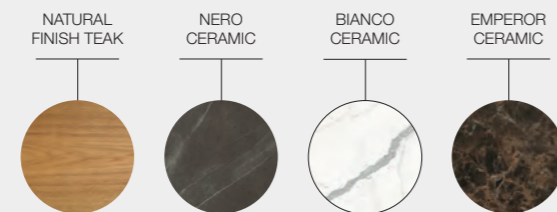

PLATFORMS

GRID LOUNGE

DESIGNER · HENRIK PEDERSEN · DENMARK