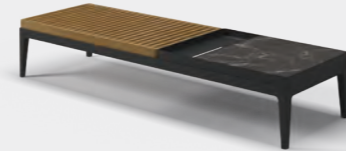

COFFEE TABLE CERAMIC

GRID LOUNGE

DESIGNER · HENRIK PEDERSEN · DENMARK