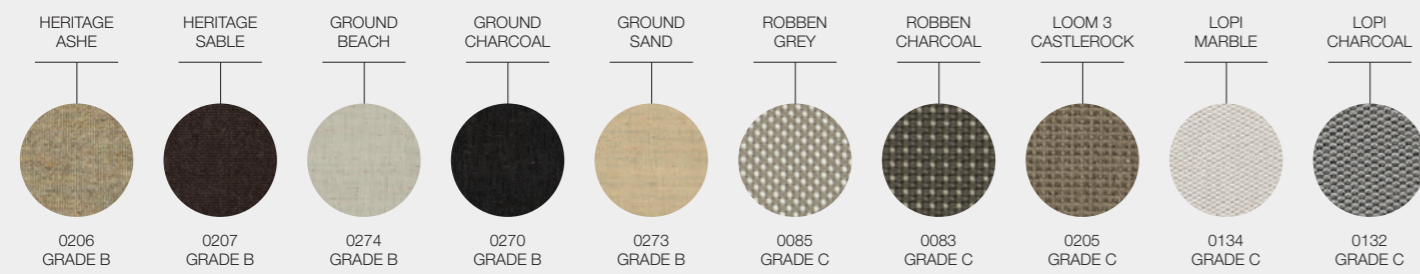

FRAME COLOURS

TABLE TOPS

GRID LOUNGE FABRICS

DESIGNER · HENRIK PEDERSEN · DENMARK

WATER RESISTANT FABRICS

OUTDOOR PERFORMANCE FABRICS

GRID LOUNGE FABRICS

DESIGNER · HENRIK PEDERSEN · DENMARK