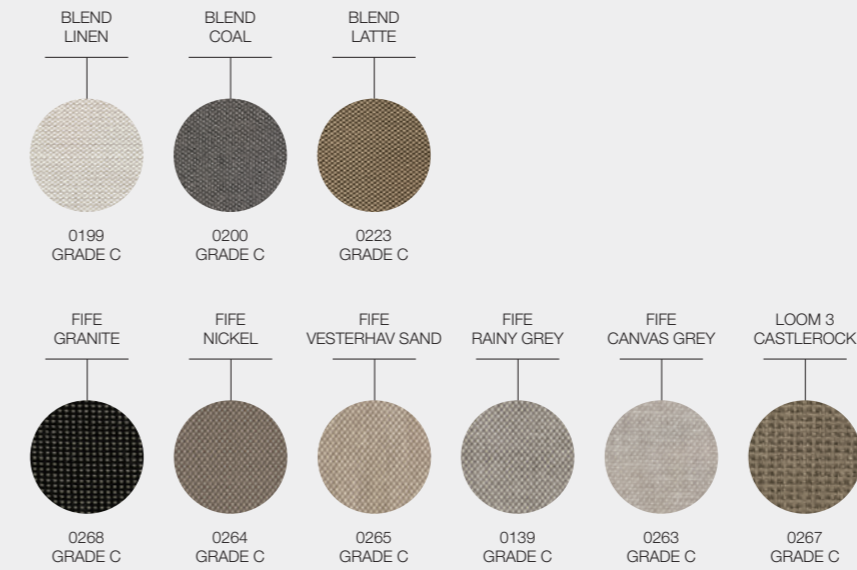

UK FR (FIRE RESISTANT) FABRICS