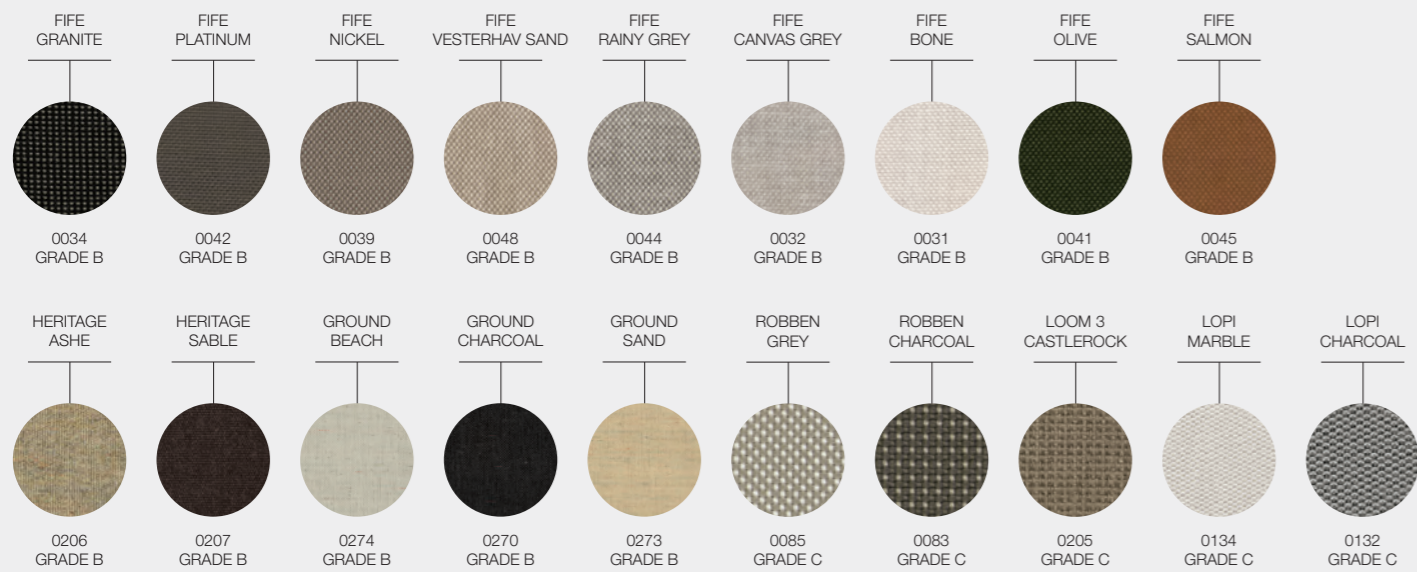

OUTDOOR PERFORMANCE FABRICS