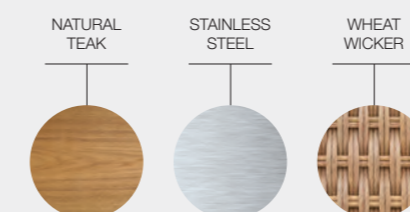

FRAME MATERIALS