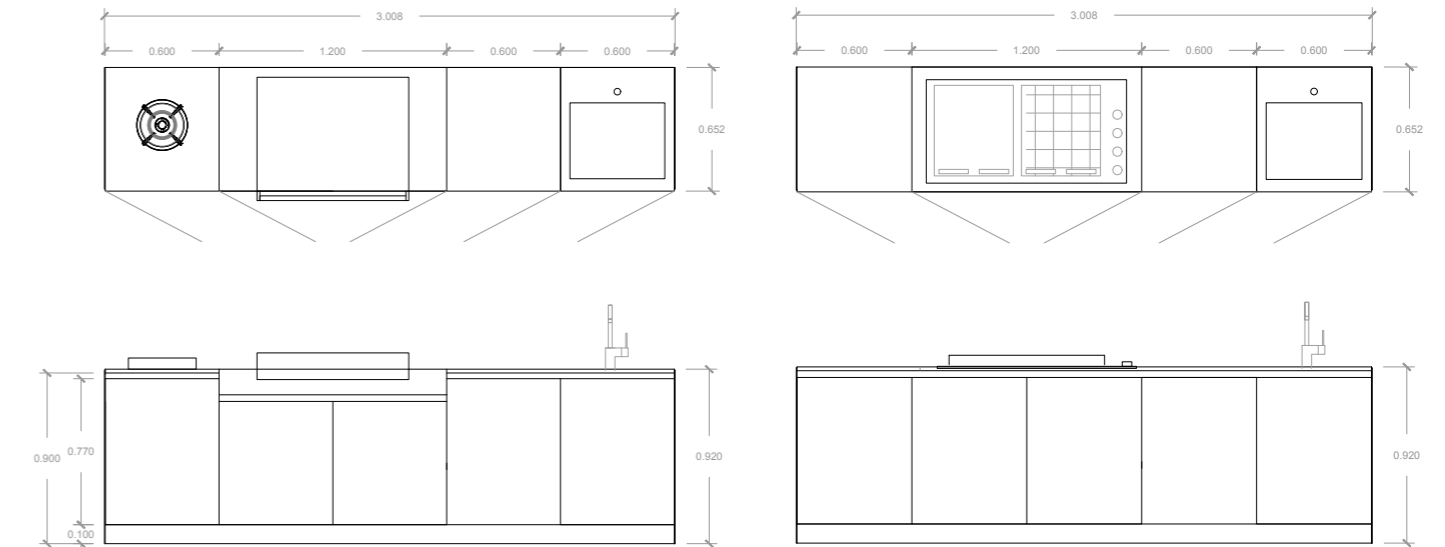

ISLA, PARED, PENÍNSULA O BARRA PARA ASIENTOS.

Disfrute diseñando con Novara Outdoor Kitchens. Como una cocina de interior, Novara se adapta a todas las posibilidades de diseño minimalista y funcional.