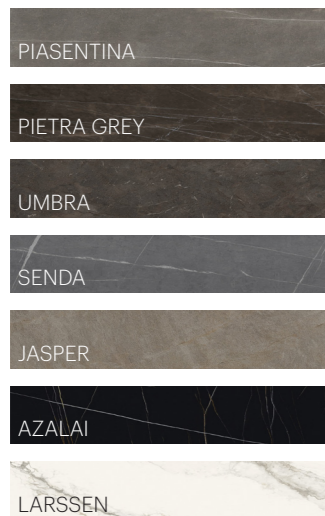

the N3 system

LAQUERED COLOURS

MINERAL surface

DESIGN

N3 has been designed to break any preconceived image of outdoor cooking.

Its floating side cabinets exhibit technique and architecture, a flash of elegance that combines luxury and exclusivity in a unique piece.