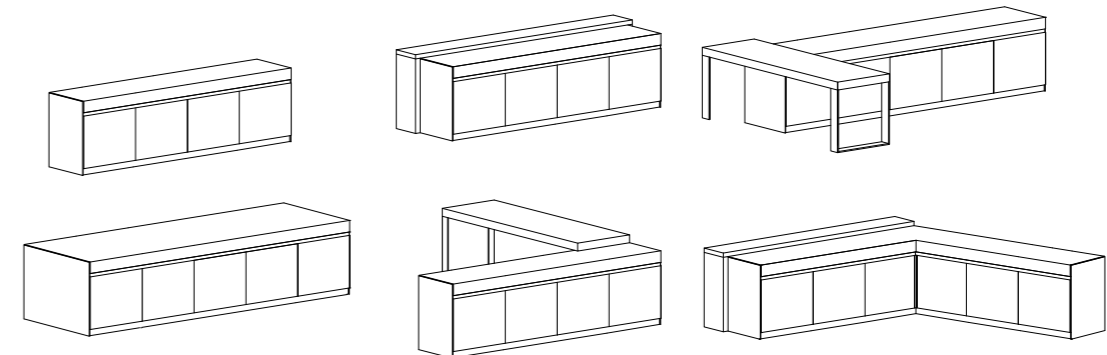

EXAMPLE OF POSSIBLE DISTRIBUTIONS

Island or wall systems. Mix of both. You choose. Novara can reach any distribution for all the spaces and all the projects. Architects and designers will love the possibilities. Novara's owners will too.

Sistemas de islas o muros. Mezcla de ambos. Tu eliges. Novara puede llegar a cualquier distribución para todos los espacios y todos los proyectos. A los arquitectos y diseñadores les encantarán las posibilidades. Los dueños de Novara también lo harán.