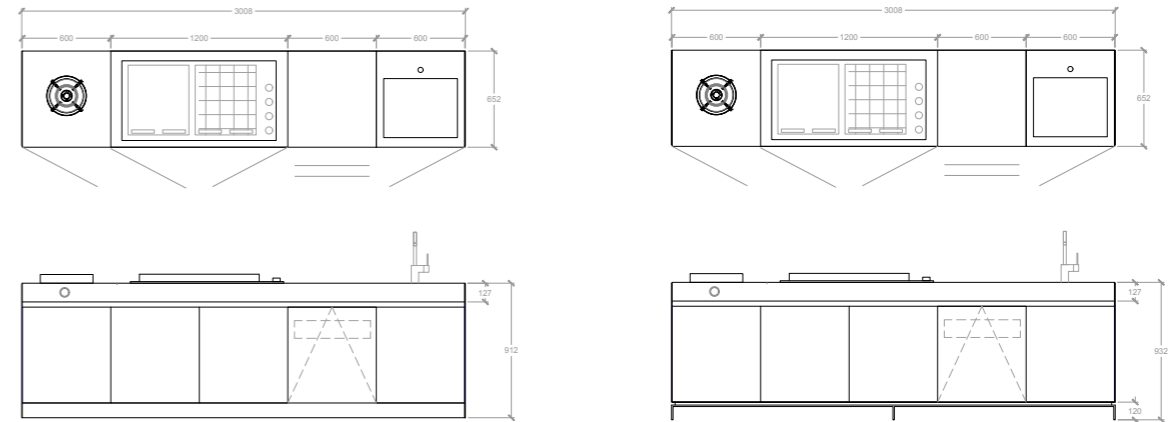

TECHNICAL MEASUREMENTS

The measurements of the modules start from multiples of 60cm. But sometimes the spaces are capricious. This fact is not a complication for Novara. We can make custom furniture if the project requires it.

Las medidas de los módulos parten de múltiplos de 60cm. Pero a veces los espacios son caprichosos. Éste hecho no es una complicación para Novara. Podremos realizar mobiliario a medida si el proyecto lo requiere.