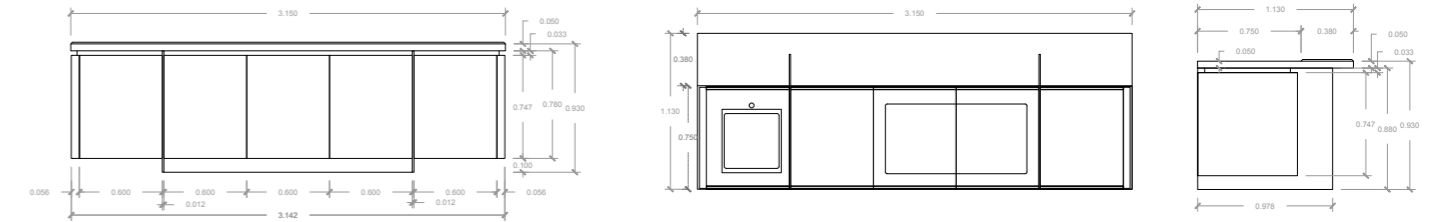

DESIGN

N3 has been designed to break any preconceived image of outdoor cooking.

Its floating side cabinets exhibit technique and architecture, a flash of elegance that combines luxury and exclusivity in a unique piece.

N3 ha sido diseñada para romper cualquier imagen preconcebida sobre la cocción en el exterior.

Sus muebles laterales flotantes exhiben técnica y arquitectura, un destello de elegancia que aúna lujo y exclusividad en una pieza única.